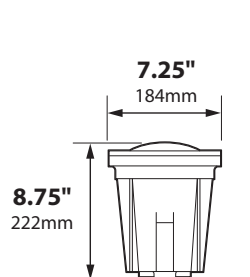

### OPTICS DETAILS:

Beam Type	Angle
Spot	15°
Flood	40°
Wide Flood	60°

SL-20-MDL

SL-20-MDG

SL-20-MDL  
with FA-135MD

BOTTOM

2 Female 3/4" NPS &  
3 Female 1/2" NPS  
threaded ports available