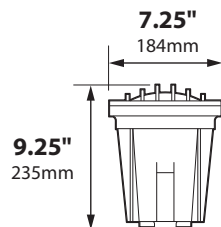

### OPTICS DETAILS:

Beam Type	Angle
Spot	15°
Flood	40°
Wide Flood	60°

SL-20-MDL

SL-20-MDG

SL-20-MDL  
with FA-135MD

BOTTOM

2 Female 3/4" NPS &  
3 Female 1/2" NPS  
threaded ports available