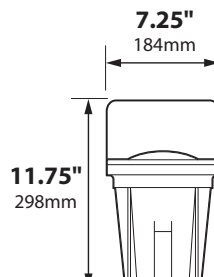

### OPTICS DETAILS:

Beam Type	Angle
Spot	15°
Flood	40°
Wide Flood	60°

SL-20-MDL

SL-20-MDG

SL-20-MDL  
with FA-135MD

BOTTOM

2 Female 3/4" NPS &  
3 Female 1/2" NPS  
threaded ports available