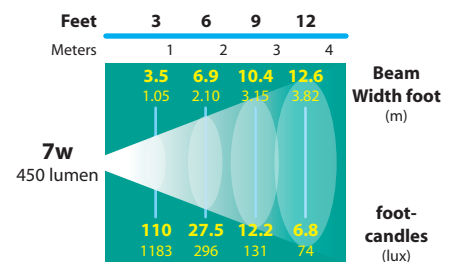

**120v Input: Add "120" to end of part number, prior to color code. For example, SL-20-MDLLEDM715-120-BLT**

**LIGHT DISTRIBUTIONS AND PHOTOMETRICS**

**LEDM715  
15° SPOT**

**LEDM740  
40° FLOOD**

**LEDM760  
60° WIDE FLOOD**