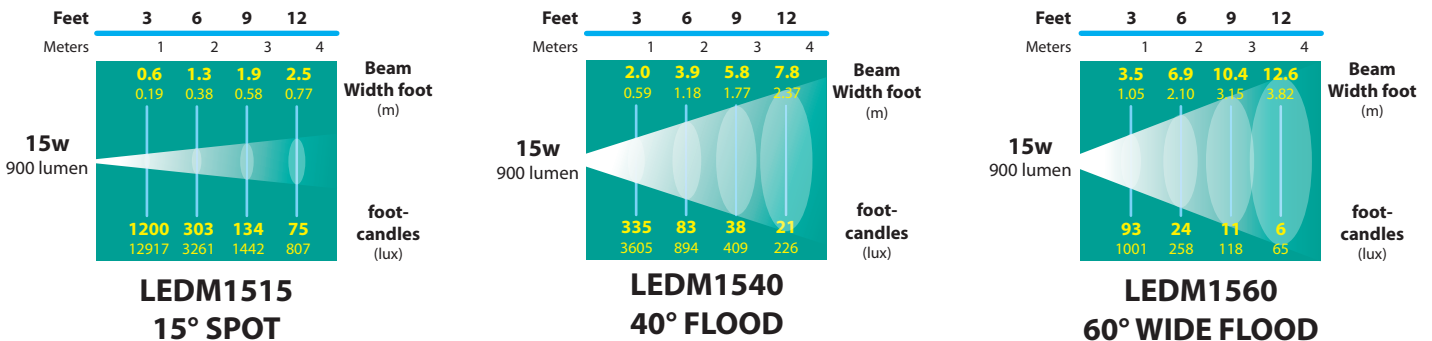

120v Input: Add "120" to end of part number, prior to color code. For example, SL-20-MDLLEDM715-120-BLT

LIGHT DISTRIBUTIONS AND PHOTOMETRICS

Black Texture (Standard)	Antique Verde	Bronze Texture	Camel	White Texture	Hunter Texture	Rust	Weathered Iron	Weathered Brown	Stucco	Rubbed Verde	Chrome Powder	Acid Rust	Acid Verde	Black Acid Treatment
-BLT	-ATV	-BRT	-CAM	-WTX	-HTX	-RST	-WIR	-WBR	-STU	-RBV	-CPR	-BAR/CAR	-BAV/CAV	-BAT