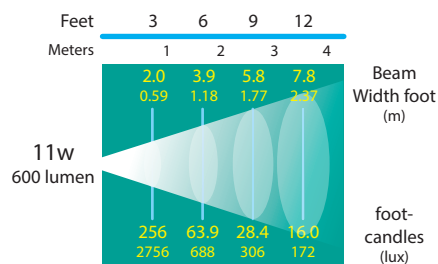

**LEDM1140
40° FLOOD**