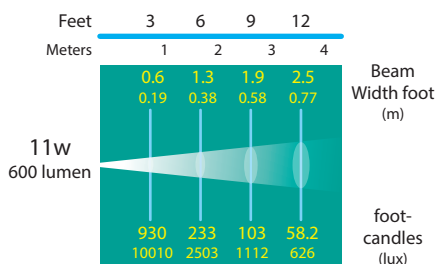

120v Input: Add "120" to end of part number, prior to color code. For example, SL-20-MDLLEDM715-120-BLT

LIGHT DISTRIBUTIONS AND PHOTOMETRICS

**LEDM1115
15° SPOT**