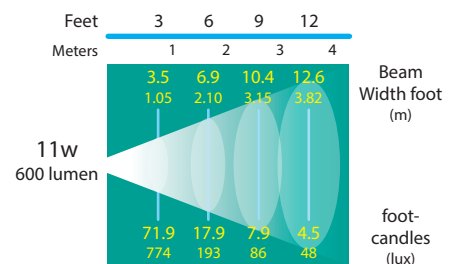

**LEDM1160
60° WIDE FLOOD**

Black Texture (Standard)	Antique Verde	Bronze Texture	Camel	White Texture	Hunter Texture	Rust	Weathered Iron	Weathered Brown	Stucco	Rubbed Verde	Chrome Powder	Acid Rust	Acid Verde	Black Acid Treatment
-BLT	-ATV	-BRT	-CAM	-WTX	-HTX	-RST	-WIR	-WBR	-STU	-RBV	-CPR	-BAR/CAR	-BAV/CAV	-BAT