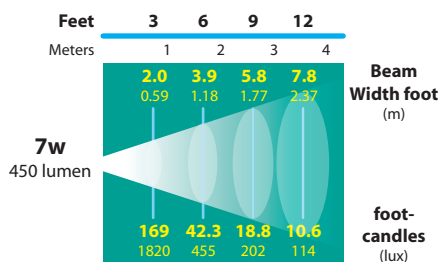

**LEDM740
40° FLOOD**