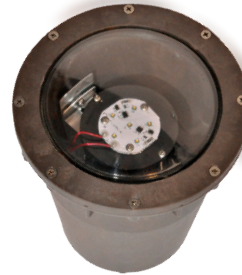

### CONSTRUCTION:

BODY: Fiberglass reinforced bronze composite with molded brass inserts for screws  
LENS HOLDER & GRATE: Fiberglass reinforced bronze composite, cast aluminum or cast brass

### AIMING CAPABILITY: 30°

LENS: High impact clear tempered convex glass

LIGHT SOURCE: Integrated 7w, 11w or 15w LED module (equivalent to 35w, 50w or 75w halogen) with 6 high power Cree XPE LEDs; 50,000 hours average rating

120v DRIVER: Internal 120v input, 12v output, 25w Magnetic Transformer. (Add 120 to end of part number prior to color code)

SOCKET: LED module - integrated hard wire, no socket

WIRING 12v: Black 4 foot 18/2 zip cord from base of fixture  
For 25 foot 16/2 fixture lead wire add -25F to catalog number.

WIRING 120v: Standard 120v Black/White/Green wiring inside fixture housing.

FINISH: Composite - Bronze

Aluminum Lens Holder/Grate - Black texture polyester powder coat. Optional finishes available  
Brass Lens Holder/Grate - Unfinished brass. Optional finishes available