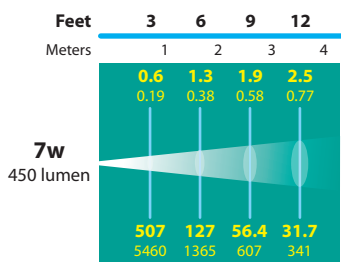

LIGHT DISTRIBUTIONS AND PHOTOMETRICS

**LEDM715
15° SPOT**