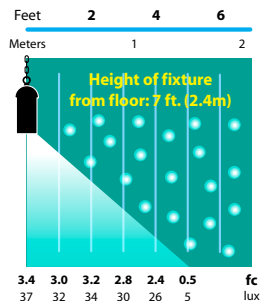

SL-15-BAR

ORDERING INFORMATION

CATALOG NO.	DESCRIPTION	LAMP	SHIP WEIGHT
SL-15-BLT	Aluminum Hanging Starlight Cylinder Light with Chain and J-Box	18w S8 #1141	2.0 lbs.
SL-15-BRS	Brass Hanging Starlight Cylinder with Chain and J-Box	18w S8 #1141	3.0 lbs.
SL-15-COP	Copper Hanging Starlight Cylinder with Chain and J-Box	18w S8 #1141	3.0 lbs.

LIGHT DISTRIBUTIONS AND PHOTOMETRICS

SL-15

Half Spread Photometrics
12 ft. (3.7m) diameter

SL-15

Half Spread Photometrics
12 ft. (3.7m) diameter

FA-111-SMH

JOB INFORMATION

Type: _____ Date: _____