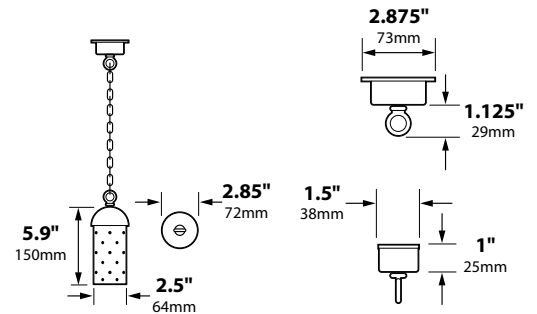

SL-15-BAR

ORDERING INFORMATION

CATALOG NO.	DESCRIPTION	LAMP	SHIP WEIGHT
SL-15-BLT	Aluminum Hanging Starlight Cylinder Light with Chain and J-Box	18w S8 #1141	2.0 lbs.
SL-15-BRS	Brass Hanging Starlight Cylinder with Chain and J-Box	18w S8 #1141	3.0 lbs.
SL-15-COP	Copper Hanging Starlight Cylinder with Chain and J-Box	18w S8 #1141	3.0 lbs.

LIGHT DISTRIBUTIONS AND PHOTOMETRICS

SL-15

Half Spread Photometrics
12 ft. (3.7m) diameter

SL-15

Half Spread Photometrics
12 ft. (3.7m) diameter

FA-111-SMH

JOB INFORMATION

Type: _____ Date: _____