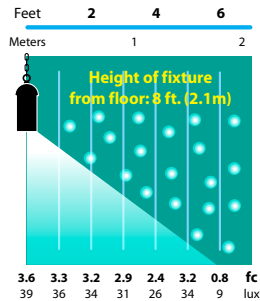

LIGHT DISTRIBUTIONS AND PHOTOMETRICS

SL-15

Half Spread Photometrics
12 ft. (3.7m) diameter

SL-15

Half Spread Photometrics
12 ft. (3.7m) diameter

FA-111-SMH

JOB INFORMATION

Type: _____ Date: _____