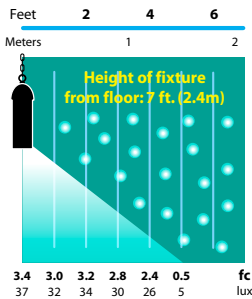

SL-15-10CSMCAR

ORDERING INFORMATION

CATALOG NO.	DESCRIPTION	LAMP	SHIP WEIGHT
SL-15-10CSMBLT	10" Aluminum Hanging Starlight Cylinder Light with Chain and J-Box	18w S8 #1141	2.0 lbs.
SL-15-10CSMBRS	10" Brass Hanging Starlight Cylinder with Chain and J-Box	18w S8 #1141	3.0 lbs.
SL-15-10CSMCOP	10" Copper Hanging Starlight Cylinder with Chain and J-Box	18w S8 #1141	3.0 lbs.

LIGHT DISTRIBUTIONS AND PHOTOMETRICS

SL-15-10CSM
Half Spread Photometrics
12 ft. (3.7m) diameter

SL-15-10CSM
Half Spread Photometrics
12 ft. (3.7m) diameter

JOB INFORMATION	
Type:	Date:
Job Name:	
Cat. No.:	
Lamp(s):	
Specifier:	
Contractor:	
Notes:	
FOCUS INDUSTRIES INC. 25301 COMMERCENTRE DRIVE LAKE FOREST, CA 92630 www.focusindustries.com sales@focusindustries.com (949) 830-1350 • FAX (949) 830-3390	