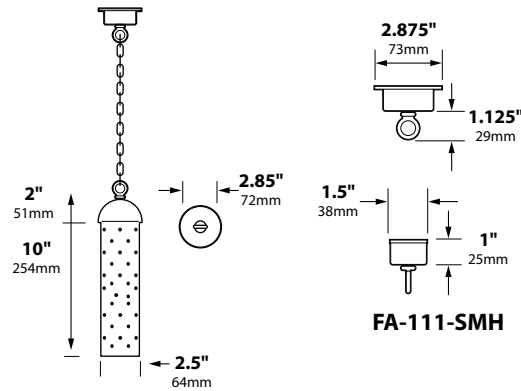

SOCKET: Single contact bayonet, brass nickel plated lamp socket screw shell (Ba15s);

WIRING: Black 2 foot 18/2 zip cord from base of fixture (12v only)

For 25 foot 16/2 fixture lead wire add -25F to catalog number.

SL-15-10CSMCAR

ORDERING INFORMATION

CATALOG NO.	DESCRIPTION	LAMP	SHIP WEIGHT
SL-15-10CSMBLT	10" Aluminum Hanging Starlight Cylinder Light with Chain and J-Box	18w S8 #1141	2.0 lbs.
SL-15-10CSMBRS	10" Brass Hanging Starlight Cylinder with Chain and J-Box	18w S8 #1141	3.0 lbs.
SL-15-10CSMCOP	10" Copper Hanging Starlight Cylinder with Chain and J-Box	18w S8 #1141	3.0 lbs.

LIGHT DISTRIBUTIONS AND PHOTOMETRICS

SL-15-10CSM
Half Spread Photometrics
12 ft. (3.7m) diameter

SL-15-10CSM
Half Spread Photometrics
12 ft. (3.7m) diameter

JOB INFORMATION	
Type:	Date:
Job Name:	
Cat. No.:	
Lamp(s):	
Specifier:	
Contractor:	
Notes:	
FOCUS INDUSTRIES INC. 25301 COMMERCENTRE DRIVE LAKE FOREST, CA 92630 www.focusindustries.com sales@focusindustries.com (949) 830-1350 • FAX (949) 830-3390	