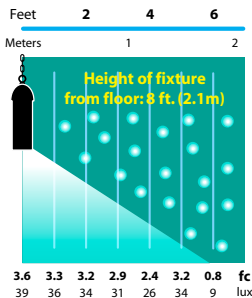

SL-15-10CSMCAR

ORDERING INFORMATION

CATALOG NO.	DESCRIPTION	LAMP	SHIP WEIGHT
SL-15-10CSMBLT	10" Aluminum Hanging Starlight Cylinder Light with Chain and J-Box	18w S8 #1141	2.0 lbs.
SL-15-10CSMBRS	10" Brass Hanging Starlight Cylinder with Chain and J-Box	18w S8 #1141	3.0 lbs.
SL-15-10CSMCOP	10" Copper Hanging Starlight Cylinder with Chain and J-Box	18w S8 #1141	3.0 lbs.

LIGHT DISTRIBUTIONS AND PHOTOMETRICS

SL-15-10CSM
Half Spread Photometrics
12 ft. (3.7m) diameter

SL-15-10CSM
Half Spread Photometrics
12 ft. (3.7m) diameter

JOB INFORMATION	
Type:	Date:
Job Name:	
Cat. No.:	
Lamp(s):	
Specifier:	
Contractor:	
Notes:	
FOCUS INDUSTRIES INC. 25301 COMMERCENTRE DRIVE LAKE FOREST, CA 92630 www.focusindustries.com sales@focusindustries.com (949) 830-1350 • FAX (949) 830-3390	