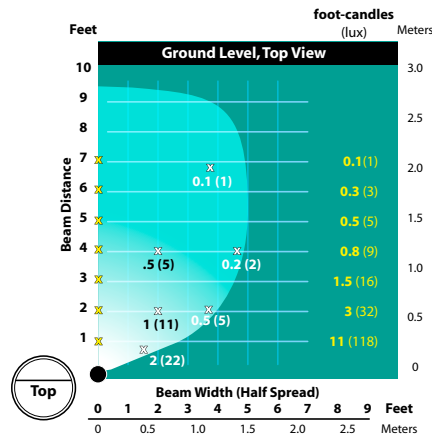

LIGHT DISTRIBUTIONS AND PHOTOMETRICS

SL-07-SMGMLEDM

Ground Mount Application