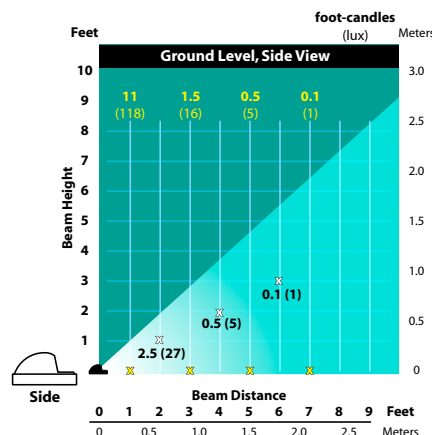

CAUTION: Fixtures must be installed with bottom of SL-07-SM a minimum of 2 inches above grade to prevent water or debris from entering the fixture.

The SL-07-SMGM is not a watertight fixture. Do not install in low grade areas where water will gather. Do not install in In turf applications. Do not install in any area where fixture can get submerged in water. Warranty will be void if installed improperly.

LIGHT DISTRIBUTIONS AND PHOTOMETRICS

SL-07-SMGMLEDM

Ground Mount Application

SL-07-SMGMLEDM

Ground Mount Application

JOB INFORMATION

Type: _____ Date: _____

Job Name: _____