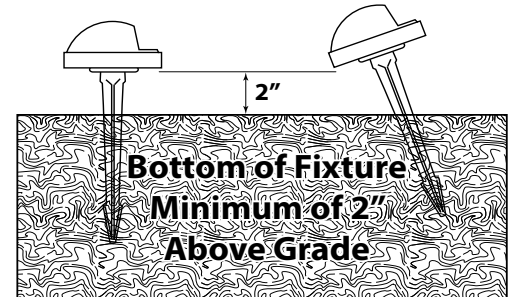

CAUTION: Fixtures must be installed with bottom of SL-07-SM a minimum of 2 inches above grade to prevent water or debris from entering the fixture.

The SL-07-SMGM is not a watertight fixture. Do not install in low grade areas where water will gather. Do not install in In turf applications. Do not install in any area where fixture can get submerged in water. Warranty will be void if installed improperly.

LEDS by CREE

3w LED Module

SL-07-SM-GMX-BRS

ORDERING INFORMATION

CATALOG NO.	DESCRIPTION	LAMP	SHIP WEIGHT
SL-07-SM-GM-X-BLT	Aluminum mini dome light	5w G4 bi-pin Xenon	1.0 lbs.
SL-07-SM-GM-X-BRS	Brass mini dome light	5w G4 bi-pin Xenon	1.0 lbs.
SL-07-SM-GM-LEDM-BLT	Aluminum mini dome light	3w LED module	1.0 lbs.
SL-07-SM-GM-LEDM-BRS	Brass mini dome light	3w LED module	1.0 lbs.