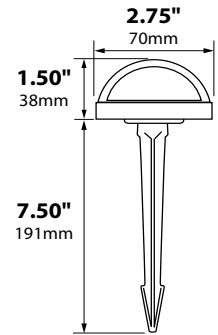

WIRING: Black 3 foot 18/2 zip cord from base of fixture

For 25 foot 16/2 fixture lead wire add -25F to catalog number.

CONNECTION: FA-05 Quick Connector (not supplied) from fixture to main cable (12/2, 10/2 or 8/2 only)

CAUTION: Fixtures must be installed with bottom of SL-07-SM a minimum of 2 inches above grade to prevent water or debris from entering the fixture.

The SL-07-SMGM is not a watertight fixture. Do not install in low grade areas where water will gather. Do not install in In turf applications. Do not install in any area where fixture can get submerged in water. Warranty will be void if installed improperly.

LEDS by CREE

3w LED Module

SL-07-SM-GMX-BRS

ORDERING INFORMATION

CATALOG NO.	DESCRIPTION	LAMP	SHIP WEIGHT
SL-07-SM-GM-X-BLT	Aluminum mini dome light	5w G4 bi-pin Xenon	1.0 lbs.
SL-07-SM-GM-X-BRS	Brass mini dome light	5w G4 bi-pin Xenon	1.0 lbs.
SL-07-SM-GM-LEDM-BLT	Aluminum mini dome light	3w LED module	1.0 lbs.
SL-07-SM-GM-LEDM-BRS	Brass mini dome light	3w LED module	1.0 lbs.