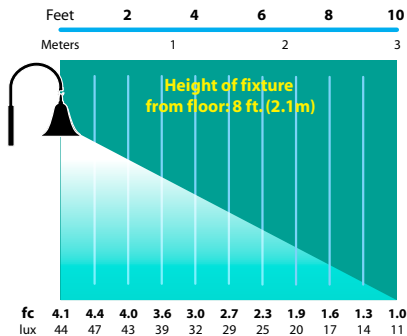

CATALOG NO.	DESCRIPTION	LAMP	SHIP WEIGHT
SL-05-WM-BLT	Spun Aluminum Bell Wall Mount	18w S8 #1141	1.0 lbs.
SL-05-WM-BRS	Spun Brass Bell Wall Mount	18w S8 #1141	1.0 lbs.

LIGHT DISTRIBUTIONS AND PHOTOMETRICS

SL-05-WM

Half Spread Photometrics
10 ft. (3.0m) radius

SL-05-WM

Half Spread Photometrics
7 ft. (2.1m) radius

JOB INFORMATION

Type: _____ Date: _____

Job Name: _____

Cat. No.: _____