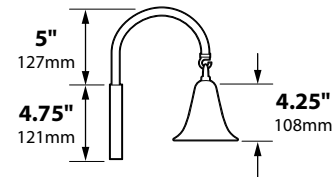

WALL MOUNT LIGHTS SL-05-WM SERIES

TYPE

SPECIFICATIONS

CONSTRUCTION: Cast aluminum or brass hanging bell on wall mount with matching canopy and extruded aluminum or brass arm

LENS: None

LAMP SUPPLIED: 18w S8 #1141; 1200 hours average rating (25w max)

CATALOG NO.	DESCRIPTION	LAMP	SHIP WEIGHT
SL-05-WM-BLT	Spun Aluminum Bell Wall Mount	18w S8 #1141	1.0 lbs.
SL-05-WM-BRS	Spun Brass Bell Wall Mount	18w S8 #1141	1.0 lbs.

LIGHT DISTRIBUTIONS AND PHOTOMETRICS

SL-05-WM

Half Spread Photometrics
10 ft. (3.0m) radius

SL-05-WM

Half Spread Photometrics
7 ft. (2.1m) radius

JOB INFORMATION

Type: _____ Date: _____

Job Name: _____

Cat. No.: _____