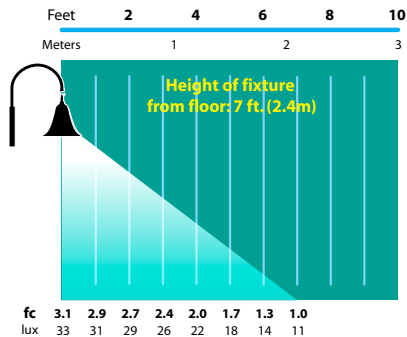

CATALOG NO.	DESCRIPTION	LAMP	SHIP WEIGHT
SL-05-WM-BLT	Spun Aluminum Bell Wall Mount	18w S8 #1141	1.0 lbs.
SL-05-WM-BRS	Spun Brass Bell Wall Mount	18w S8 #1141	1.0 lbs.

LIGHT DISTRIBUTIONS AND PHOTOMETRICS

SL-05-WM

Half Spread Photometrics
10 ft. (3.0m) radius

SL-05-WM

Half Spread Photometrics
7 ft. (2.1m) radius

JOB INFORMATION

Type: _____ Date: _____

Job Name: _____

Cat. No.: _____