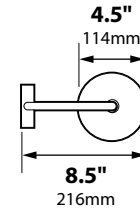

WALL MOUNT LIGHTS SL-05-WM SERIES

TYPE

SPECIFICATIONS

CONSTRUCTION: Cast aluminum or brass hanging bell on wall mount with matching canopy and extruded aluminum or brass arm

LENS: None

LAMP SUPPLIED: 18w S8 #1141; 1200 hours average rating (25w max)

CATALOG NO.	DESCRIPTION	LAMP	SHIP WEIGHT
SL-05-WM-BLT	Spun Aluminum Bell Wall Mount	18w S8 #1141	1.0 lbs.
SL-05-WM-BRS	Spun Brass Bell Wall Mount	18w S8 #1141	1.0 lbs.

LIGHT DISTRIBUTIONS AND PHOTOMETRICS

SL-05-WM

Half Spread Photometrics
10 ft. (3.0m) radius

SL-05-WM

Half Spread Photometrics
7 ft. (2.1m) radius

JOB INFORMATION

Type: _____ Date: _____

Job Name: _____

Cat. No.: _____