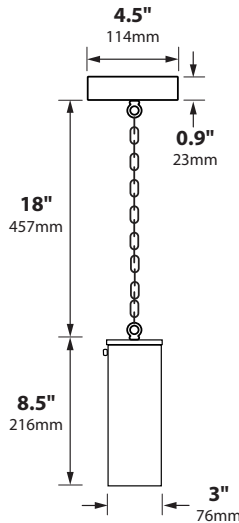

HANGING LIGHTS RXS-11-NL SERIES

TYPE

SPECIFICATIONS

CONSTRUCTION:

ALUMINUM: Aluminum tube shield hanging bullet on 18" long baby oval brass chain and cast brass hoop; includes cast FA-24-LGCST aluminum canopy

BRASS: Brass tube shield hanging bullet on 18" long baby oval brass chain and cast brass hoop; includes cast FA-24-LGCST brass canopy

COPPER: Copper tube shield hanging bullet on 18" long baby oval brass chain and cast brass hoop; includes cast FA-24-LGSPUN copper canopy

LENS: High impact clear tempered flat glass

O-RING: High temperature red silicone

LAMP SUPPLIED: None (50w max); Use only outdoor rated PAR20 lamps

SOCKET: High temperature ceramic medium base with 250° C silicone lead wires

ORDERING INFORMATION

CATALOG NO.	DESCRIPTION	LAMP	SHIP WEIGHT
RXS-11-NL-BLT	Aluminum PAR20 Hanging Bullet	None	3.0 lbs.
RXS-11-NL-BRS	Brass PAR20 Hanging Bullet	None	5.0 lbs.
RXS-11-NL-COP	Copper PAR20 Hanging Bullet	None	4.0 lbs.