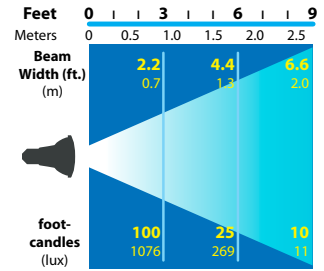

HANGING LIGHTS RXS-11-NL SERIES

TYPE

LIGHT DISTRIBUTIONS AND PHOTOMETRICS

35w PAR20 Flood 30°

50w PAR20 Spot 10°

50w PAR20 Narrow Flood 30°

50w PAR20 Flood 40°