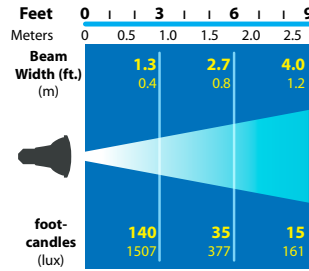

HANGING LIGHTS RXS-11-NL SERIES

TYPE

LIGHT DISTRIBUTIONS AND PHOTOMETRICS

35w PAR20 Flood 30°

50w PAR20 Spot 10°

50w PAR20 Narrow Flood 30°

50w PAR20 Flood 40°