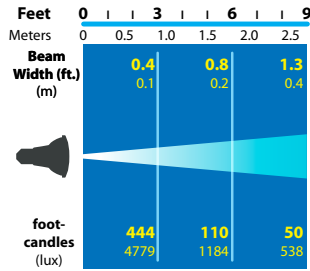

HANGING LIGHTS RXS-11-NL SERIES

TYPE

LIGHT DISTRIBUTIONS AND PHOTOMETRICS

35w PAR20 Flood 30°

50w PAR20 Spot 10°

50w PAR20 Narrow Flood 30°

50w PAR20 Flood 40°