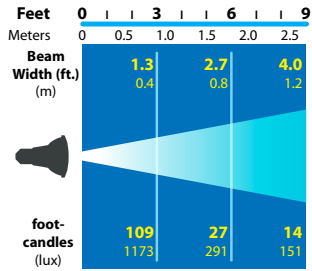

HANGING LIGHTS RXS-11-NL SERIES

TYPE

LIGHT DISTRIBUTIONS AND PHOTOMETRICS

35w PAR20 Flood 30°

50w PAR20 Spot 10°

50w PAR20 Narrow Flood 30°

50w PAR20 Flood 40°