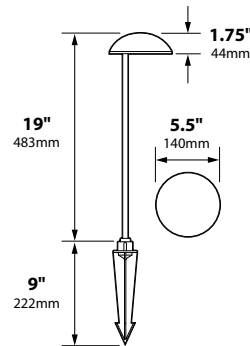

SOCKET: Single contact bayonet, brass nickel plated lamp socket screw shell (Ba15s); double contact bayonet base (Ba15d) for 120v, both with 200°C silicone lead wires

WIRING: Black 3 foot 18/2 zip cord from base of fixture (12v only)

For 25 foot 16/2 fixture lead wire add -25F to catalog number.

120v standard wiring

CONNECTION: FA-05 Quick Connector (not supplied) from fixture to main cable (12/2, 10/2 or 8/2 only) 12v only

MOUNTING: FA-03 black 9" ABS stake, tapped 1/2" NPS

FINISH: Aluminum - Black texture polyester powder coat. Optional finishes available
Brass - Unfinished brass. Optional finishes available

PL-05-BRT
mounted on
FA-24-BRT

ORDERING INFORMATION

CATALOG NO.	DESCRIPTION	LAMP	SHIP WEIGHT
PL-05-BLT	Cast Aluminum 5.5" Mushroom	18w S8 #1141	2.0 lbs.
PL-05-BRS	Cast Brass 5.5" Mushroom	18w S8 #1141	3.0 lbs.

LIGHT DISTRIBUTIONS AND PHOTOMETRICS

PL-05
Half Spread Photometrics
10 ft. (3.0m) diameter

JOB INFORMATION

Type: _____ Date: _____

Job Name: _____

Cat. No.: _____

Lamp(s): _____

Specifier: _____