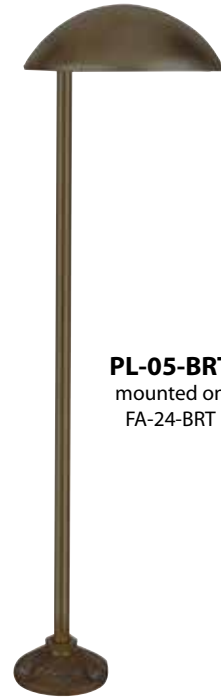

landscape • entertainment • architectural • hospitality • illumination

PL-05 PATH LIGHT

PATH LIGHTS PL-05 SERIES

TYPE

SPECIFICATIONS

CONSTRUCTION: Cast aluminum or cast brass 5.5" Mushroom hat; matching extruded aluminum or brass stanchion

SOCKET: Single contact bayonet, brass nickel plated lamp socket screw shell (Ba15s); double contact bayonet base (Ba15d) for 120v, both with 200°C silicone lead wires

WIRING: Black 3 foot 18/2 zip cord from base of fixture (12v only)

For 25 foot 16/2 fixture lead wire add -25F to catalog number.

120v standard wiring

CONNECTION: FA-05 Quick Connector (not supplied) from fixture to main cable (12/2, 10/2 or 8/2 only) 12v only

MOUNTING: FA-03 black 9" ABS stake, tapped 1/2" NPS

FINISH: Aluminum - Black texture polyester powder coat. Optional finishes available
Brass - Unfinished brass. Optional finishes available

PL-05-BRT
mounted on
FA-24-BRT

ORDERING INFORMATION

CATALOG NO.	DESCRIPTION	LAMP	SHIP WEIGHT
PL-05-BLT	Cast Aluminum 5.5" Mushroom	18w S8 #1141	2.0 lbs.
PL-05-BRS	Cast Brass 5.5" Mushroom	18w S8 #1141	3.0 lbs.