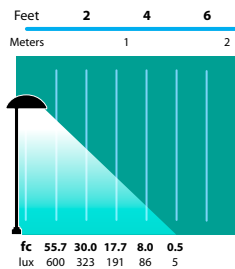

LIGHT DISTRIBUTIONS AND PHOTOMETRICS

PL-05
Half Spread Photometrics
10 ft. (3.0m) diameter

JOB INFORMATION

Type: _____ Date: _____

Job Name: _____

Cat. No.: _____

Lamp(s): _____

Specifier: _____