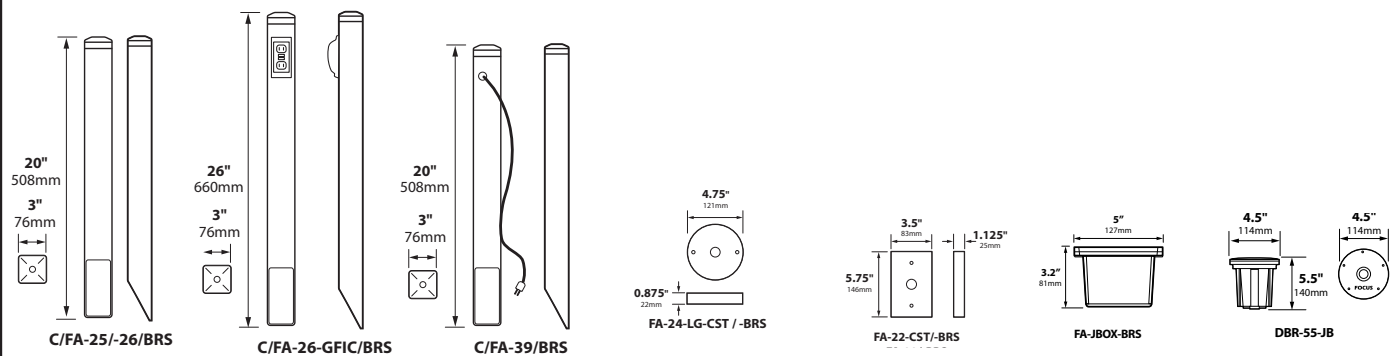

MOUNTING ACCESSORIES

BEAM/GLARE CONTROL ACCESSORIES

-HE Add to catalog number for Hood Extension

ORDERING INFORMATION

CATALOG NO.	DESCRIPTION	LAMP	SHIP WEIGHT
LFL016LEDM1027MVBLT	Aluminum Floodlight	90w, 2700K 120v-277v LED Modules	12.0 lbs.
LFL016LEDM1041MVBLT	Aluminum Floodlight	90w, 4100K 120v-277v LED Modules	12.0 lbs.

JOB INFORMATION

Type: _____ Date: _____

Job Name: _____

Cat. No.: _____

Lamp(s): _____

Specifier: _____

Contractor: _____

Notes: _____

FOCUS INDUSTRIES INC.
25301 COMMERCENTRE DRIVE
LAKE FOREST, CA 92630

www.focusindustries.com
sales@focusindustries.com
(949) 830-1350 • FAX (949) 830-3390

Black Texture (Standard)	Antique Verde	Bronze Texture	Camel	White Texture	Hunter Texture	Rust	Weathered Iron	Weathered Brown	Stucco	Rubbed Verde	Chrome Powder	Acid Rust	Acid Verde	Black Acid Treatment
-BLT	-ATV	-BRT	-CAM	-WTX	-HTX	-RST	-WIR	-WBR	-STU	-RBV	-CPR	-BAR/CAR	-BAV/CAV	-BAT