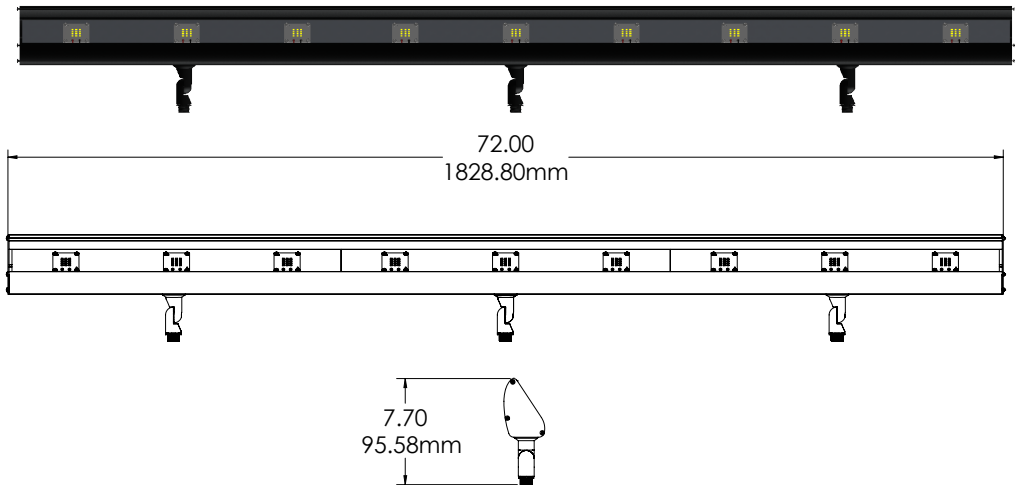

LED FLOOD LIGHTS

LFL-01-6LEDM10-MV SERIES

TYPE

SPECIFICATIONS

CONSTRUCTION: Extruded aluminum floodlight with cast aluminum adjustable swivel. Heavy-duty stamped aluminum Hood Extension available (add -HE to part number)

LENS: High impact clear acrylic

LIGHT SOURCE: 9x 10w integrated LED module, warm white 2700K, (7767 total lumens) or 9x 10w integrated LED module, cool white 4100K, (7767 total lumens)

LIFETIME RATING: 50,000 hours

SOCKET: None

120V-277v INTEGRATED DRIVER: 9x10w output, 120v-277v 50/60Hz input.

WIRING 120v: Standard 120v Black, White and Ground 9" lead wires

MOUNTING 120v: None supplied. See Mounting Accessories below for options

FINISH: Black texture polyester powder coat. Optional finishes available

MOUNTING ACCESSORIES

BEAM/GLARE CONTROL ACCESSORIES

-HE Add to catalog number for Hood Extension

ORDERING INFORMATION

CATALOG NO.	DESCRIPTION	LAMP	SHIP WEIGHT
LFL016LEDM1027MVBLT	Aluminum Floodlight	90w, 2700K 120v-277v LED Modules	12.0 lbs.
LFL016LEDM1041MVBLT	Aluminum Floodlight	90w, 4100K 120v-277v LED Modules	12.0 lbs.

JOB INFORMATION

Type: _____ Date: _____

Job Name: _____

Cat. No.: _____

Lamp(s): _____

Specifier: _____

Contractor: _____

Notes: _____

FOCUS INDUSTRIES INC.
25301 COMMERCENTRE DRIVE
LAKE FOREST, CA 92630

www.focusindustries.com
sales@focusindustries.com
(949) 830-1350 • FAX (949) 830-3390

Black Texture (Standard)	Antique Verde	Bronze Texture	Camel	White Texture	Hunter Texture	Rust	Weathered Iron	Weathered Brown	Stucco	Rubbed Verde	Chrome Powder	Acid Rust	Acid Verde	Black Acid Treatment
-BLT	-ATV	-BRT	-CAM	-WTX	-HTX	-RST	-WIR	-WBR	-STU	-RBV	-CPR	-BAR/CAR	-BAV/CAV	-BAT