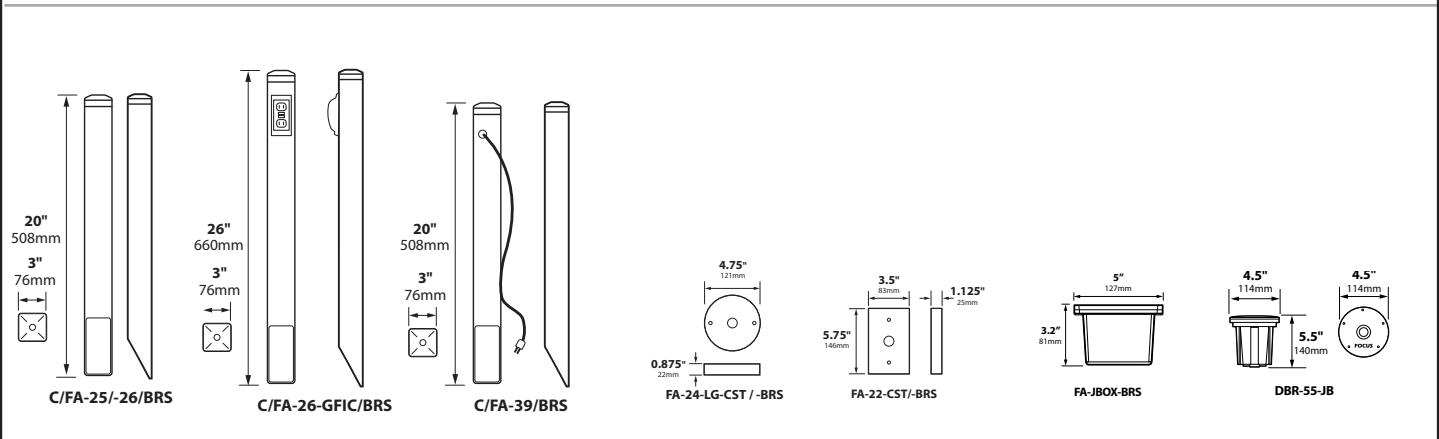

MOUNTING ACCESSORIES

BEAM/GLARE CONTROL ACCESSORIES

-HE Add to catalog number for Hood Extension

ORDERING INFORMATION

CATALOG NO.	DESCRIPTION	LAMP	SHIP WEIGHT
LFL014LEDM1027MVBTL	Aluminum Floodlight	60w, 2700K 120v-277v LED Modules	5.0 lbs.
LFL014LEDM1041MVBTL	Aluminum Floodlight	60w, 4100K 120v-277v LED Modules	5.0 lbs.

JOB INFORMATION

Type: _____ Date: _____

Job Name: _____

Cat. No.: _____

Lamp(s): _____

Specifier: _____

Contractor: _____

Notes: _____

FOCUS INDUSTRIES INC. 25301 COMMERCENTRE DRIVE LAKE FOREST, CA 92630
www.focusindustries.com sales@focusindustries.com (949) 830-1350 • FAX (949) 830-3390

Black Texture (Standard)	Antique Verde	Bronze Texture	Camel	White Texture	Hunter Texture	Rust	Weathered Iron	Weathered Brown	Stucco	Rubbed Verde	Chrome Powder	Acid Rust	Acid Verde	Black Acid Treatment
-BLT	-ATV	-BRT	-CAM	-WTX	-HTX	-RST	-WIR	-WBR	-STU	-RBV	-CPR	-BAR/CAR	-BAV/CAV	-BAT