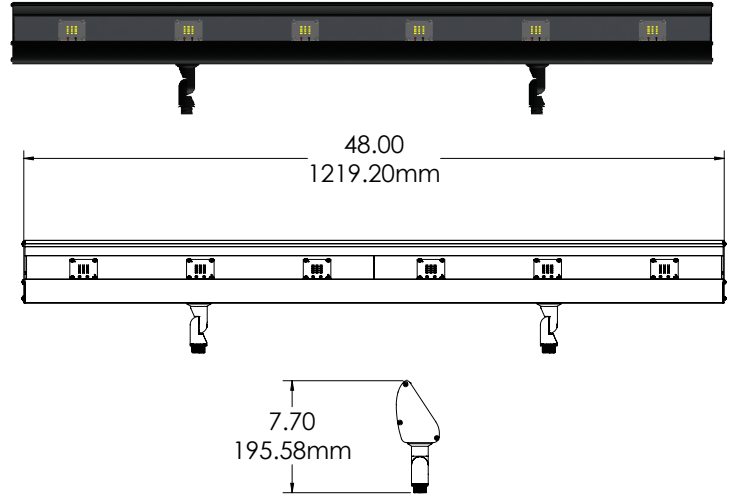

LED FLOOD LIGHTS

LFL-01-4LEDM10-MV SERIES

TYPE

SPECIFICATIONS

CONSTRUCTION: Extruded aluminum floodlight with cast aluminum adjustable swivel. Heavy-duty stamped aluminum Hood Extension available (add -HE to part number)

LENS: High impact clear acrylic

LIGHT SOURCE: 6x 10w integrated LED module, warm white 2700K, (5178 total lumens) or 6x 10w integrated LED module, cool white 4100K, (5178 total lumens)

LIFETIME RATING: 50,000 hours

SOCKET: None

WIRING 120v: Standard 120v Black, White and Ground 9" lead wires

MOUNTING 120v: None supplied. See Mounting Accessories below for options

MOUNTING ACCESSORIES

BEAM/GLARE CONTROL ACCESSORIES

-HE Add to catalog number for Hood Extension

ORDERING INFORMATION

CATALOG NO.	DESCRIPTION	LAMP	SHIP WEIGHT
LFL014LEDM1027MVBTL	Aluminum Floodlight	60w, 2700K 120v-277v LED Modules	5.0 lbs.
LFL014LEDM1041MVBTL	Aluminum Floodlight	60w, 4100K 120v-277v LED Modules	5.0 lbs.

JOB INFORMATION

Type: _____ Date: _____

Job Name: _____

Cat. No.: _____

Lamp(s): _____

Specifier: _____

Contractor: _____

Notes: _____

FOCUS INDUSTRIES INC. 25301 COMMERCENTRE DRIVE LAKE FOREST, CA 92630
www.focusindustries.com sales@focusindustries.com (949) 830-1350 • FAX (949) 830-3390

Black Texture (Standard)	Antique Verde	Bronze Texture	Camel	White Texture	Hunter Texture	Rust	Weathered Iron	Weathered Brown	Stucco	Rubbed Verde	Chrome Powder	Acid Rust	Acid Verde	Black Acid Treatment
-BLT	-ATV	-BRT	-CAM	-WTX	-HTX	-RST	-WIR	-WBR	-STU	-RBV	-CPR	-BAR/CAR	-BAV/CAV	-BAT