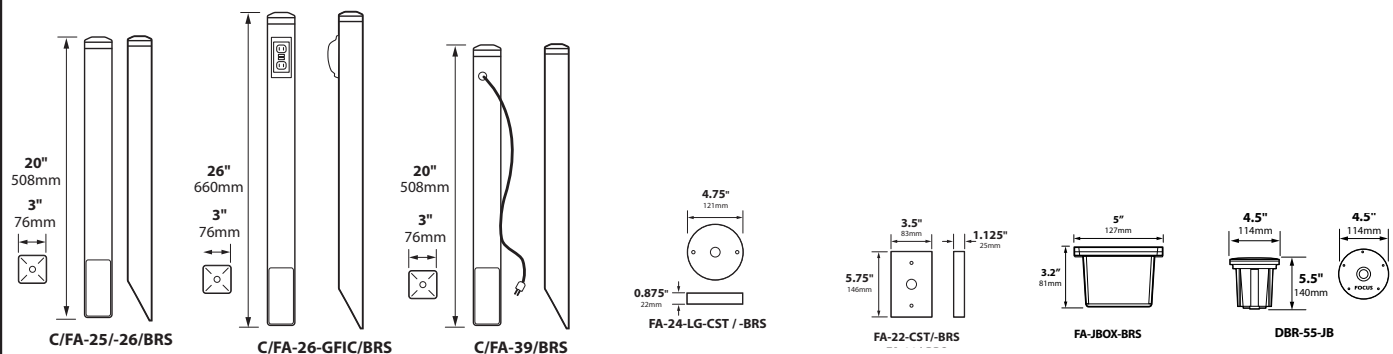

SOCKET: None

120V-277v INTEGRATED DRIVER: 4x10w output, 120v-277v 50/60Hz input.

WIRING 120v: Standard 120v Black, White and Ground 9" lead wires

MOUNTING 120v: None supplied. See Mounting Accessories below for options

FINISH: Black texture polyester powder coat. Optional finishes available

MOUNTING ACCESSORIES

BEAM/GLARE CONTROL ACCESSORIES

-HE Add to catalog number for Hood Extension

ORDERING INFORMATION

CATALOG NO.	DESCRIPTION	LAMP	SHIP WEIGHT
LFL013LEDM1027MVBLT	Aluminum Floodlight	40w, 2700K 120v-277v LED Modules	5.0 lbs.
LFL013LEDM1041MVBLT	Aluminum Floodlight	40w, 4100K 120v-277v LED Panel Modules	5.0 lbs.