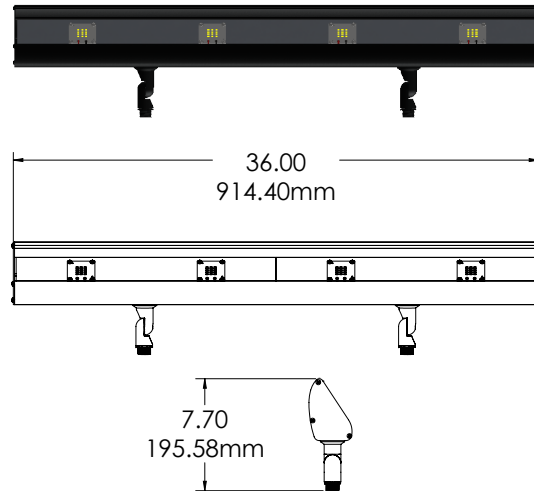

LED FLOOD LIGHTS

LFL-01-3LEDM10-MV SERIES

TYPE

SPECIFICATIONS

CONSTRUCTION: Extruded aluminum floodlight with cast aluminum adjustable swivel. Heavy-duty stamped aluminum Hood Extension available (add -HE to part number)

LENS: High impact clear acrylic

LIGHT SOURCE: 4x 10w integrated LED module, warm white 2700K, (3452 total lumens) or 4x 10w integrated LED module, cool white 4100K, (3452 total lumens)

LIFETIME RATING: 50,000 hours

SOCKET: None

120V-277v INTEGRATED DRIVER: 4x10w output, 120v-277v 50/60Hz input.

WIRING 120v: Standard 120v Black, White and Ground 9" lead wires

MOUNTING 120v: None supplied. See Mounting Accessories below for options

FINISH: Black texture polyester powder coat. Optional finishes available

MOUNTING ACCESSORIES

BEAM/GLARE CONTROL ACCESSORIES

-HE Add to catalog number for Hood Extension

ORDERING INFORMATION

CATALOG NO.	DESCRIPTION	LAMP	SHIP WEIGHT
LFL013LEDM1027MVBLT	Aluminum Floodlight	40w, 2700K 120v-277v LED Modules	5.0 lbs.
LFL013LEDM1041MVBLT	Aluminum Floodlight	40w, 4100K 120v-277v LED Panel Modules	5.0 lbs.

JOB INFORMATION

Type: _____ Date: _____

Job Name: _____

Cat. No.: _____

Lamp(s): _____

Specifier: _____

Contractor: _____

Notes: _____

FOCUS INDUSTRIES INC.
25301 COMMERCENTRE DRIVE
LAKE FOREST, CA 92630

www.focusindustries.com
sales@focusindustries.com
(949) 830-1350 • FAX (949) 830-3390

Black Texture (Standard)	Antique Verde	Bronze Texture	Camel	White Texture	Hunter Texture	Rust	Weathered Iron	Weathered Brown	Stucco	Rubbed Verde	Chrome Powder	Acid Rust	Acid Verde	Black Acid Treatment
-BLT	-ATV	-BRT	-CAM	-WTX	-HTX	-RST	-WIR	-WBR	-STU	-RBV	-CPR	-BAR/CAR	-BAV/CAV	-BAT