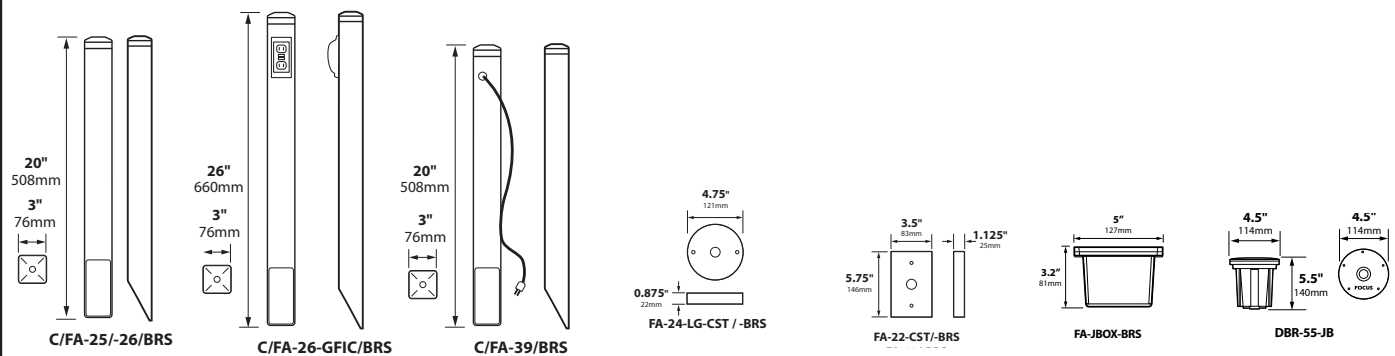

MOUNTING ACCESSORIES

BEAM/GLARE CONTROL ACCESSORIES

-HE Add to catalog number for Hood Extension

ORDERING INFORMATION

CATALOG NO.	DESCRIPTION	LAMP	SHIP WEIGHT
LFL012LEDM1027MVBLT	Aluminum Floodlight	30w, 2700K 120v-277v LED Modules	5.0 lbs.
LFL012LEDM1041MVBLT	Aluminum Floodlight	30w, 4100K 120v-277v LED Modules	5.0 lbs.

JOB INFORMATION

Type: _____ Date: _____

Job Name: _____

Cat. No.: _____

Lamp(s): _____

Specifier: _____

Contractor: _____

Notes: _____

FOCUS INDUSTRIES INC.
25301 COMMERCENTRE DRIVE
LAKE FOREST, CA 92630

www.focusindustries.com
sales@focusindustries.com
(949) 830-1350 • FAX (949) 830-3390

Black Texture (Standard)	Antique Verde	Bronze Texture	Camel	White Texture	Hunter Texture	Rust	Weathered Iron	Weathered Brown	Stucco	Rubbed Verde	Chrome Powder	Acid Rust	Acid Verde	Black Acid Treatment
-BLT	-ATV	-BRT	-CAM	-WTX	-HTX	-RST	-WIR	-WBR	-STU	-RBV	-CPR	-BAR/CAR	-BAV/CAV	-BAT