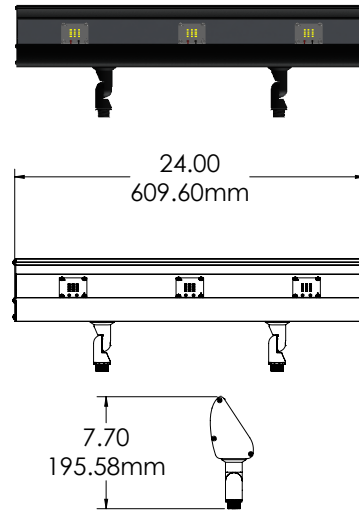

LED FLOOD LIGHTS

LFL-01-2LEDM10-MV SERIES

TYPE

SPECIFICATIONS

CONSTRUCTION: Extruded aluminum floodlight with cast aluminum adjustable swivel. Heavy-duty stamped aluminum Hood Extension available (add -HE to part number)

LENS: High impact clear acrylic

LIGHT SOURCE: 3x 10w integrated LED module, warm white 2700K, (2589 total lumens) or 3x 10w integrated LED module, cool white 4100K, (2589 total lumens)

LIFETIME RATING: 50,000 hours

SOCKET: None

120V-277v INTEGRATED DRIVER: 3x10w output, 120v-277v 50/60Hz input.

WIRING 120v: Standard 120v Black, White and Ground 9" lead wires

MOUNTING 120v: None supplied. See Mounting Accessories below for options

FINISH: Black texture polyester powder coat. Optional finishes available

MOUNTING ACCESSORIES

BEAM/GLARE CONTROL ACCESSORIES

-HE Add to catalog number for Hood Extension

ORDERING INFORMATION

CATALOG NO.	DESCRIPTION	LAMP	SHIP WEIGHT
LFL012LEDM1027MVBLT	Aluminum Floodlight	30w, 2700K 120v-277v LED Modules	5.0 lbs.
LFL012LEDM1041MVBLT	Aluminum Floodlight	30w, 4100K 120v-277v LED Modules	5.0 lbs.

JOB INFORMATION

Type: _____ Date: _____

Job Name: _____

Cat. No.: _____

Lamp(s): _____

Specifier: _____

Contractor: _____

Notes: _____

FOCUS INDUSTRIES INC.
25301 COMMERCENTRE DRIVE
LAKE FOREST, CA 92630

www.focusindustries.com
sales@focusindustries.com
(949) 830-1350 • FAX (949) 830-3390

Black Texture (Standard)	Antique Verde	Bronze Texture	Camel	White Texture	Hunter Texture	Rust	Weathered Iron	Weathered Brown	Stucco	Rubbed Verde	Chrome Powder	Acid Rust	Acid Verde	Black Acid Treatment
-BLT	-ATV	-BRT	-CAM	-WTX	-HTX	-RST	-WIR	-WBR	-STU	-RBV	-CPR	-BAR/CAR	-BAV/CAV	-BAT