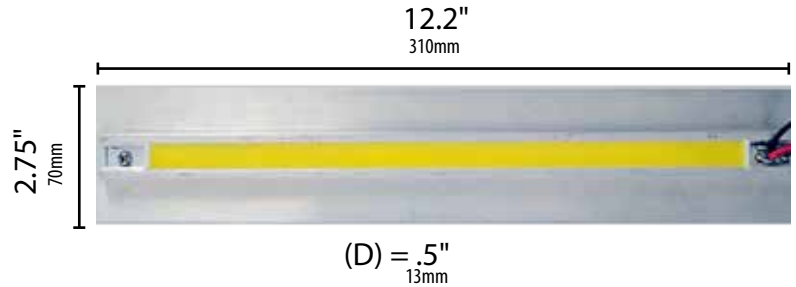

FLAT PANEL LED FL-LEDP-12W

TYPE

GOGREEN

12v/120v/277v
12w Flat Panel LED

- Long Life - 50,000 Hours L7 Average Rating (rated life to 70% initial light output)
- High Power White LED Light Source
- 1080 Lumens / 1160 Lumens at 5200K
- CRI 85 (Color Rendering Index)
- 3000K Warm White Color or 5200K Cool White
- Cool Beam, No UV or IR
- Non-Dimmable
- LM80 Compliant LEDs
- 5 Year Limited Warranty
- RoHS Compliant - Energy Efficient - Environmentally Friendly
- Must be installed in sealed fixture outdoors
- External driver required (see below)
- 12v driver must be powered by a magnetic transformer
- 8" 22AWG, 150C, 600v lead wires, Red (positive), Black (negative)

ORDERING INFORMATION

CATALOG NO.	WATTAGE	VOLTAGE	CURRENT	LUMEN OUTPUT	COLOR TEMP
FL-LEDP-12W	12w	12v DC	1000 mA	1080	3000K
FL-LEDP-12W52	12w	12v DC	1000 mA	1160	5200K

DRIVERS

CATALOG NO.	WATTAGE	INPUT VOLTAGE RANGE	APPLICATION
HW-12-20MVLED	20w	90v-277v AC	Rated For Damp Location