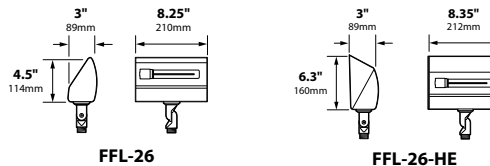

FFL-26-BLT
mounted on
FA-26-BLT

IP44

CE

MOUNTING ACCESSORIES