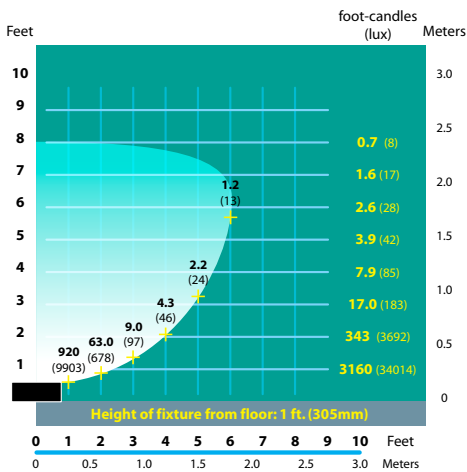

COMPACT FLUORESCENT LIGHTS FFL-26 SERIES

TYPE

LIGHT DISTRIBUTIONS AND PHOTOMETRICS

FFL-26 Half Spread Photometrics

FFL-26 Half Spread Photometrics

FFL-26 Half Spread Photometrics

FFL-26-HE Half Spread Photometrics