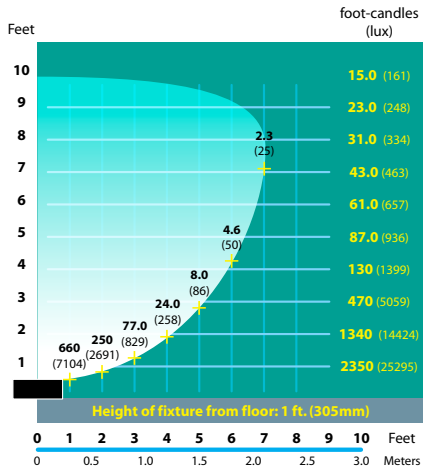

COMPACT FLUORESCENT LIGHTS FFL-26 SERIES

TYPE

LIGHT DISTRIBUTIONS AND PHOTOMETRICS

FFL-26 Half Spread Photometrics

FFL-26 Half Spread Photometrics

FFL-26 Half Spread Photometrics

FFL-26-HE Half Spread Photometrics