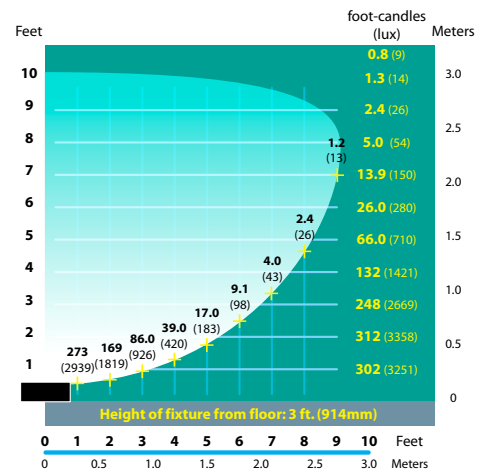

FFL-26-HE Half Spread Photometrics

Black Texture (Standard)	Antique Verde	Bronze Texture	Camel	White Texture	Hunter Texture	Rust	Weathered Iron	Weathered Brown	Stucco	Rubbed Verde	Chrome Powder	Terra Cotta	Acid Rust	Acid Verde	Black Acid Treatment
-BLT	-ATV	-BRT	-CAM	-WTX	-HTX	-RST	-WIR	-WBR	-STU	-RBV	-CPR	-TRC	-BAR/CAR	-BAV/CAV	-BAT