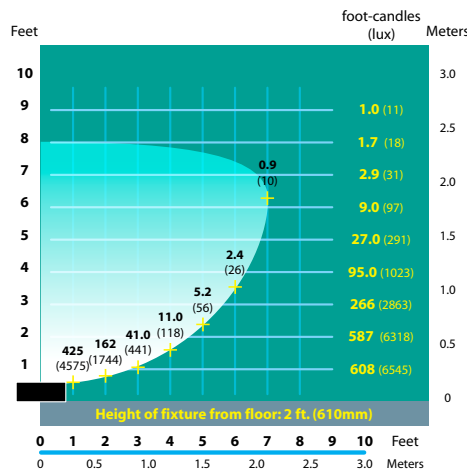

COMPACT FLUORESCENT LIGHTS FFL-26 SERIES

TYPE

LIGHT DISTRIBUTIONS AND PHOTOMETRICS

FFL-26 Half Spread Photometrics

FFL-26 Half Spread Photometrics

FFL-26 Half Spread Photometrics

FFL-26-HE Half Spread Photometrics