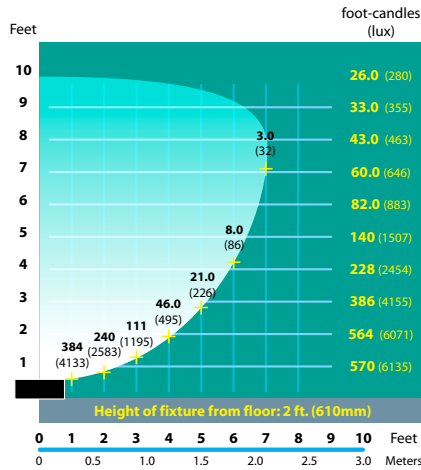

COMPACT FLUORESCENT LIGHTS FFL-26 SERIES

TYPE

LIGHT DISTRIBUTIONS AND PHOTOMETRICS

FFL-26 Half Spread Photometrics

FFL-26 Half Spread Photometrics

FFL-26 Half Spread Photometrics

FFL-26-HE Half Spread Photometrics