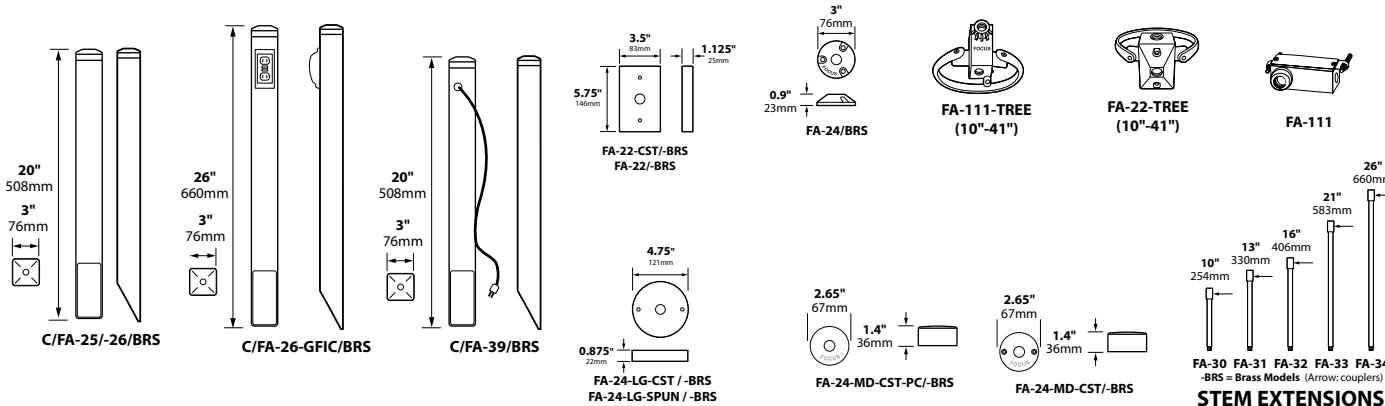

BEAM/GLARE CONTROL ACCESSORIES

FA-06-26	1/4" Mini Hex Cell Louver
FA-09-26-BLUE	Blue Plastic Gel
FA-09-9, 13-GREEN	Green Plastic Gel
-HE	Add to catalog number for Hood Extension

JOB INFORMATION

Type: _____ Date: _____

Job Name: _____

Cat. No.: _____

Lamp(s): _____

Specifier: _____

Contractor: _____

Notes: _____

FOCUS INDUSTRIES INC.
25301 COMMERCENTRE DRIVE
LAKE FOREST, CA 92630

www.focusindustries.com
sales@focusindustries.com
(949) 830-1350 • FAX (949) 830-3390

Black Texture (Standard)	Antique Verde	Bronze Texture	Camel	White Texture	Hunter Texture	Rust	Weathered Iron	Weathered Brown	Stucco	Rubbed Verde	Chrome Powder	Terra Cotta	Acid Rust	Acid Verde	Black Acid Treatment
-BLT	-ATV	-BRT	-CAM	-WTX	-HTX	-RST	-WIR	-WBR	-STU	-RBV	-CPR	-TRC	-BAR/CAR	-BAV/CAV	-BAT