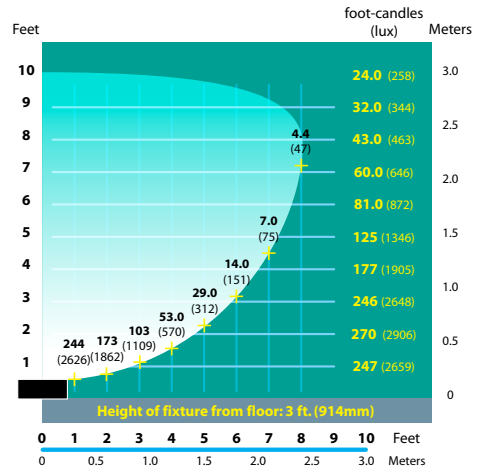

COMPACT FLUORESCENT LIGHTS FFL-26 SERIES

TYPE

LIGHT DISTRIBUTIONS AND PHOTOMETRICS

FFL-26 Half Spread Photometrics

FFL-26 Half Spread Photometrics

FFL-26 Half Spread Photometrics

FFL-26-HE Half Spread Photometrics