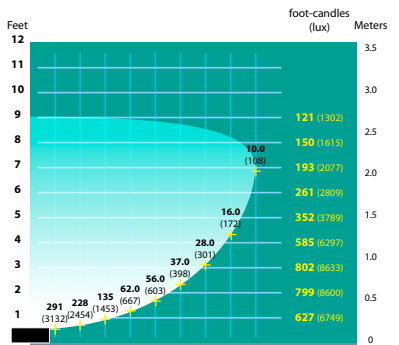

LIGHT DISTRIBUTIONS AND PHOTOMETRICS

Black Texture (Standard)	Antique Verde	Bronze Texture	Camel	White Texture	Hunter Texture	Rust	Weathered Iron	Weathered Brown	Stucco	Rubbed Verde	Chrome Powder	Acid Rust	Acid Verde	Black Acid Treatment
-BLT	-ATV	-BRT	-CAM	-WTX	-HTX	-RST	-WIR	-WBR	-STU	-RBV	-CPR	-BAR/CAR	-BAV/CAV	-BAT