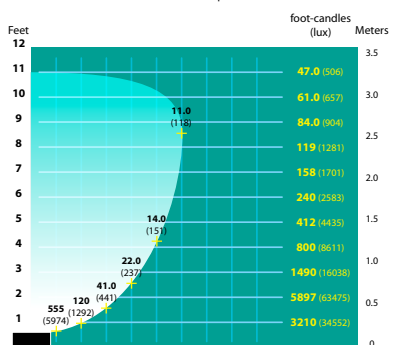

LIGHT DISTRIBUTIONS AND PHOTOMETRICS

Black Texture (Standard)	Antique Verde	Bronze Texture	Camel	White Texture	Hunter Texture	Rust	Weathered Iron	Weathered Brown	Stucco	Rubbed Verde	Chrome Powder	Acid Rust	Acid Verde	Black Acid Treatment
-BLT	-ATV	-BRT	-CAM	-WTX	-HTX	-RST	-WIR	-WBR	-STU	-RBV	-CPR	-BAR/CAR	-BAV/CAV	-BAT