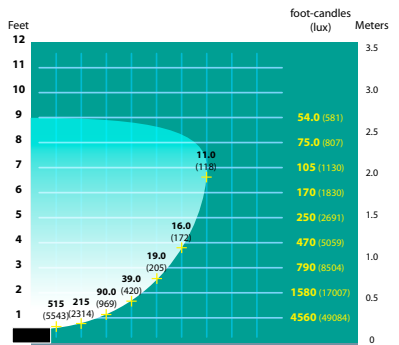

LIGHT DISTRIBUTIONS AND PHOTOMETRICS

Black Texture (Standard)	Antique Verde	Bronze Texture	Camel	White Texture	Hunter Texture	Rust	Weathered Iron	Weathered Brown	Stucco	Rubbed Verde	Chrome Powder	Acid Rust	Acid Verde	Black Acid Treatment
-BLT	-ATV	-BRT	-CAM	-WTX	-HTX	-RST	-WIR	-WBR	-STU	-RBV	-CPR	-BAR/CAR	-BAV/CAV	-BAT