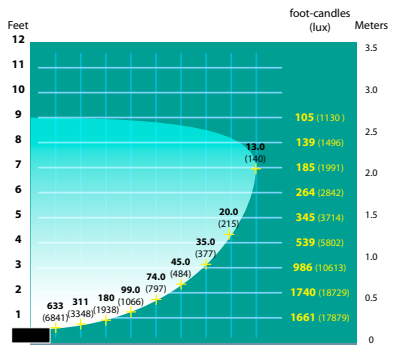

LIGHT DISTRIBUTIONS AND PHOTOMETRICS

Black Texture (Standard)	Antique Verde	Bronze Texture	Camel	White Texture	Hunter Texture	Rust	Weathered Iron	Weathered Brown	Stucco	Rubbed Verde	Chrome Powder	Acid Rust	Acid Verde	Black Acid Treatment
-BLT	-ATV	-BRT	-CAM	-WTX	-HTX	-RST	-WIR	-WBR	-STU	-RBV	-CPR	-BAR/CAR	-BAV/CAV	-BAT