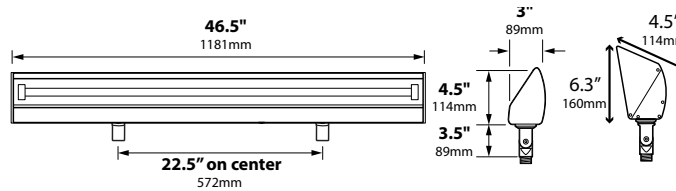

FFL-39-T5HO
mounted on
FA-26-BLT

FFL-54-T5HO
mounted on
FA-26-BLT

ORDERING INFORMATION

CATALOG NO.	DESCRIPTION	LAMP	SHIP WEIGHT
FFL-24-T5HO30K-BLT	Aluminum T5HO Floodlight	24w, T5HO 3000K	4.0 lbs.
FFL-24-T5HO35K-BLT	Aluminum T5HO Floodlight	24w, T5HO 3500K	4.0 lbs.
FFL-24-T5HO41K-BLT	Aluminum T5HO Floodlight	24w, T5HO 4100K	4.0 lbs.
FFL-39-T5HO30K-BLT	Aluminum T5HO Floodlight	39w, T5HO 3000K	8.0 lbs.
FFL-39-T5HO35K-BLT	Aluminum T5HO Floodlight	39w, T5HO 3500K	8.0 lbs.
FFL-39-T5HO41K-BLT	Aluminum T5HO Floodlight	39w, T5HO 4100K	8.0 lbs.
FFL-54-T5HO30K-MV-BLT	Aluminum T5HO Floodlight	54w, T5HO 3000K	13.0 lbs.
FFL-54-T5HO35K-MV-BLT	Aluminum T5HO Floodlight	54w, T5HO 3500K	13.0 lbs.
FFL-54-T5HO41K-MV-BLT	Aluminum T5HO Floodlight	54w, T5HO 4100K	13.0 lbs.

24w T5HO

39w T5HO

54w T5HO

BEAM/GLARE CONTROL ACCESSORIES

- FA-06-24** 24" long, 1/4" Mini Hex Cell Louver for FFL-24
- FA-06-35** 35" long, 1/4" Mini Hex Cell Louver for FFL-39
- FA-06-47** 47" long, 1/4" Mini Hex Cell Louver for FFL-54