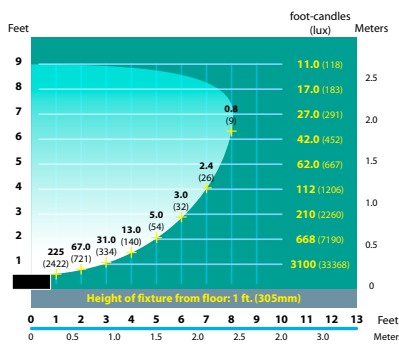

LIGHT DISTRIBUTIONS AND PHOTOMETRICS

Black Texture (Standard)	Antique Verde	Bronze Texture	Camel	White Texture	Hunter Texture	Rust	Weathered Iron	Weathered Brown	Stucco	Rubbed Verde	Chrome Powder	Acid Rust	Acid Verde	Black Acid Treatment
-BLT	-ATV	-BRT	-CAM	-WTX	-HTX	-RST	-WIR	-WBR	-STU	-RBV	-CPR	-BAR/CAR	-BAV/CAV	-BAT