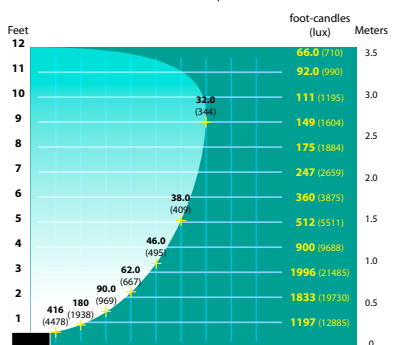

LIGHT DISTRIBUTIONS AND PHOTOMETRICS

Black Texture (Standard)	Antique Verde	Bronze Texture	Camel	White Texture	Hunter Texture	Rust	Weathered Iron	Weathered Brown	Stucco	Rubbed Verde	Chrome Powder	Acid Rust	Acid Verde	Black Acid Treatment
-BLT	-ATV	-BRT	-CAM	-WTX	-HTX	-RST	-WIR	-WBR	-STU	-RBV	-CPR	-BAR/CAR	-BAV/CAV	-BAT