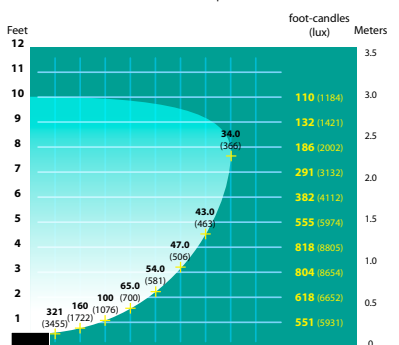

LIGHT DISTRIBUTIONS AND PHOTOMETRICS

Black Texture (Standard)	Antique Verde	Bronze Texture	Camel	White Texture	Hunter Texture	Rust	Weathered Iron	Weathered Brown	Stucco	Rubbed Verde	Chrome Powder	Acid Rust	Acid Verde	Black Acid Treatment
-BLT	-ATV	-BRT	-CAM	-WTX	-HTX	-RST	-WIR	-WBR	-STU	-RBV	-CPR	-BAR/CAR	-BAV/CAV	-BAT