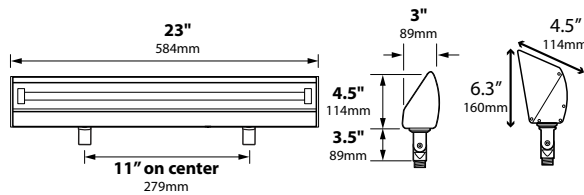

FFL-39-T5HO
mounted on
FA-26-BLT

FFL-54-T5HO
mounted on
FA-26-BLT

ORDERING INFORMATION

CATALOG NO.	DESCRIPTION	LAMP	SHIP WEIGHT
FFL-24-T5HO30K-BLT	Aluminum T5HO Floodlight	24w, T5HO 3000K	4.0 lbs.
FFL-24-T5HO35K-BLT	Aluminum T5HO Floodlight	24w, T5HO 3500K	4.0 lbs.
FFL-24-T5HO41K-BLT	Aluminum T5HO Floodlight	24w, T5HO 4100K	4.0 lbs.
FFL-39-T5HO30K-BLT	Aluminum T5HO Floodlight	39w, T5HO 3000K	8.0 lbs.
FFL-39-T5HO35K-BLT	Aluminum T5HO Floodlight	39w, T5HO 3500K	8.0 lbs.
FFL-39-T5HO41K-BLT	Aluminum T5HO Floodlight	39w, T5HO 4100K	8.0 lbs.
FFL-54-T5HO30K-MV-BLT	Aluminum T5HO Floodlight	54w, T5HO 3000K	13.0 lbs.
FFL-54-T5HO35K-MV-BLT	Aluminum T5HO Floodlight	54w, T5HO 3500K	13.0 lbs.
FFL-54-T5HO41K-MV-BLT	Aluminum T5HO Floodlight	54w, T5HO 4100K	13.0 lbs.