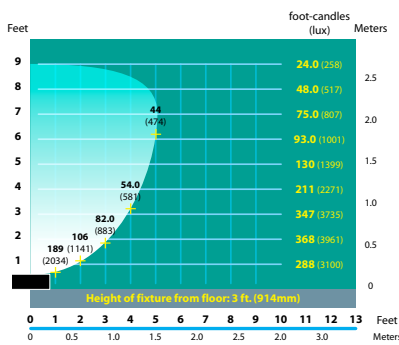

LIGHT DISTRIBUTIONS AND PHOTOMETRICS

Black Texture (Standard)	Antique Verde	Bronze Texture	Camel	White Texture	Hunter Texture	Rust	Weathered Iron	Weathered Brown	Stucco	Rubbed Verde	Chrome Powder	Acid Rust	Acid Verde	Black Acid Treatment
-BLT	-ATV	-BRT	-CAM	-WTX	-HTX	-RST	-WIR	-WBR	-STU	-RBV	-CPR	-BAR/CAR	-BAV/CAV	-BAT