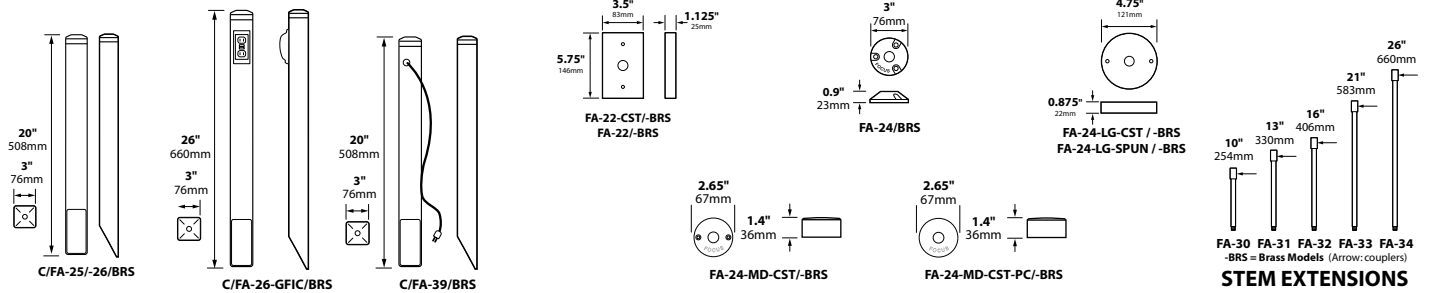

T5HO FLUORESCENT LIGHTS FFL-24, FFL-39, FFL-54 SERIES

TYPE

MOUNTING ACCESSORIES