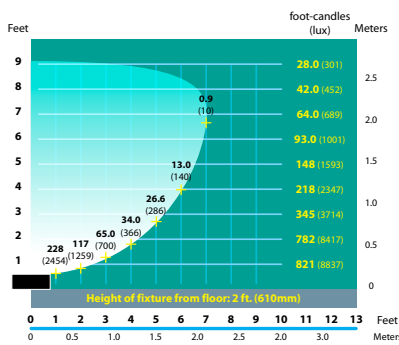

LIGHT DISTRIBUTIONS AND PHOTOMETRICS

Black Texture (Standard)	Antique Verde	Bronze Texture	Camel	White Texture	Hunter Texture	Rust	Weathered Iron	Weathered Brown	Stucco	Rubbed Verde	Chrome Powder	Acid Rust	Acid Verde	Black Acid Treatment
-BLT	-ATV	-BRT	-CAM	-WTX	-HTX	-RST	-WIR	-WBR	-STU	-RBV	-CPR	-BAR/CAR	-BAV/CAV	-BAT