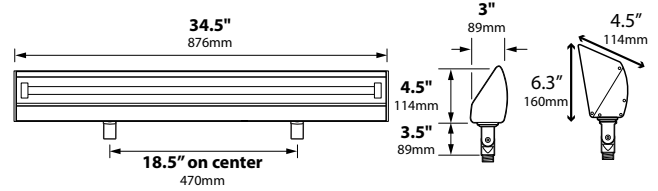

FFL-39-T5HO
mounted on
FA-26-BLT

FFL-54-T5HO
mounted on
FA-26-BLT

ORDERING INFORMATION

CATALOG NO.	DESCRIPTION	LAMP	SHIP WEIGHT
FFL-24-T5HO30K-BLT	Aluminum T5HO Floodlight	24w, T5HO 3000K	4.0 lbs.
FFL-24-T5HO35K-BLT	Aluminum T5HO Floodlight	24w, T5HO 3500K	4.0 lbs.
FFL-24-T5HO41K-BLT	Aluminum T5HO Floodlight	24w, T5HO 4100K	4.0 lbs.
FFL-39-T5HO30K-BLT	Aluminum T5HO Floodlight	39w, T5HO 3000K	8.0 lbs.
FFL-39-T5HO35K-BLT	Aluminum T5HO Floodlight	39w, T5HO 3500K	8.0 lbs.
FFL-39-T5HO41K-BLT	Aluminum T5HO Floodlight	39w, T5HO 4100K	8.0 lbs.
FFL-54-T5HO30K-MV-BLT	Aluminum T5HO Floodlight	54w, T5HO 3000K	13.0 lbs.
FFL-54-T5HO35K-MV-BLT	Aluminum T5HO Floodlight	54w, T5HO 3500K	13.0 lbs.
FFL-54-T5HO41K-MV-BLT	Aluminum T5HO Floodlight	54w, T5HO 4100K	13.0 lbs.

24w T5HO

39w T5HO

54w T5HO

BEAM/GLARE CONTROL ACCESSORIES

- FA-06-24** 24" long, 1/4" Mini Hex Cell Louver for FFL-24
- FA-06-35** 35" long, 1/4" Mini Hex Cell Louver for FFL-39
- FA-06-47** 47" long, 1/4" Mini Hex Cell Louver for FFL-54