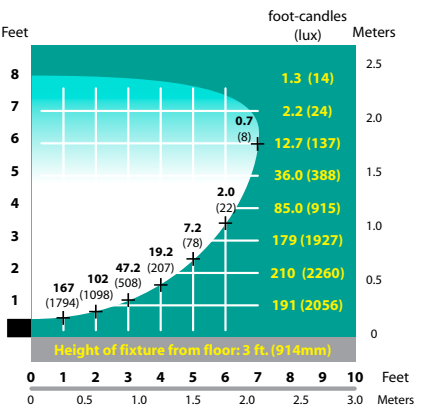

FFL-13HE Half Spread Photometrics

Black Texture (Standard)	Antique Verde	Bronze Texture	Camel	White Texture	Hunter Texture	Rust	Weathered Iron	Weathered Brown	Stucco	Rubbed Verde	Chrome Powder	Terra Cotta	Acid Rust	Acid Verde	Black Acid Treatment
-BLT	-ATV	-BRT	-CAM	-WTX	-HTX	-RST	-WIR	-WBR	-STU	-RBV	-CPR	-TRC	-BAR/CAR	-BAV/CAV	-BAT