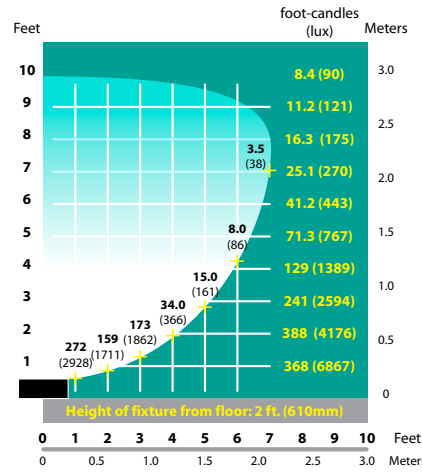

COMPACT FLUORESCENT LIGHTS FFL-09 / FFL-13 SERIES

TYPE

LIGHT DISTRIBUTIONS AND PHOTOMETRICS

FFL-13 Half Spread Photometrics

FFL-13 Half Spread Photometrics

FFL-13 Half Spread Photometrics

FFL-13HE Half Spread Photometrics