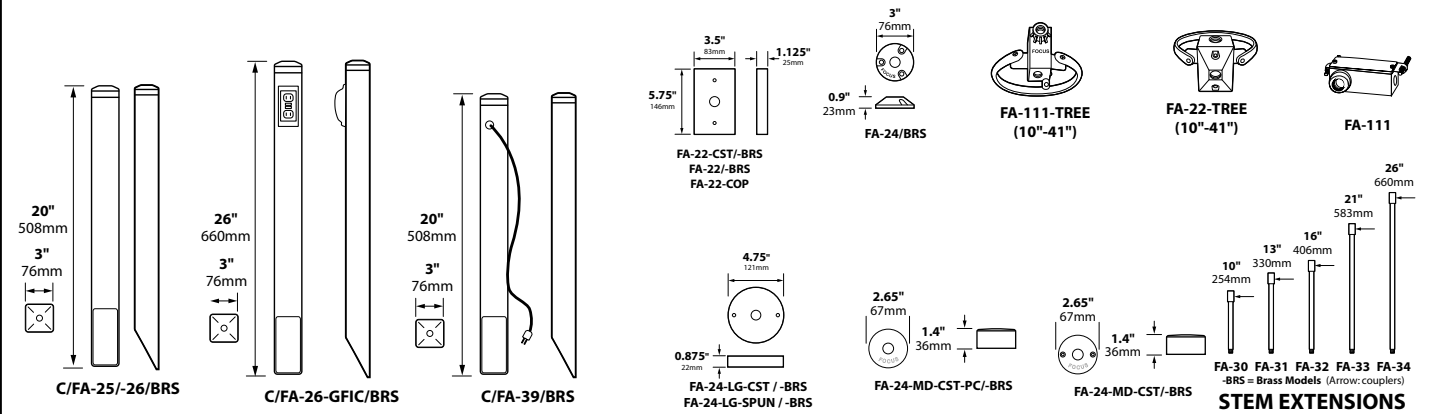

MOUNTING ACCESSORIES

BEAM/GLARE CONTROL ACCESSORIES

- FA-06-9, 13** 1/4" Mini Hex Cell Louver
- FA-09-9, 13-BLUE** Blue Plastic Gel
- FA-09-9, 13-GREEN** Green Plastic Gel

-HE Add to catalog number for Hood Extension