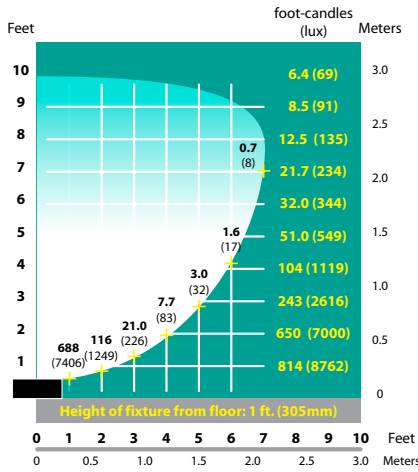

COMPACT FLUORESCENT LIGHTS FFL-09 / FFL-13 SERIES

TYPE

LIGHT DISTRIBUTIONS AND PHOTOMETRICS

FFL-13 Half Spread Photometrics

FFL-13 Half Spread Photometrics

FFL-13 Half Spread Photometrics

FFL-13HE Half Spread Photometrics