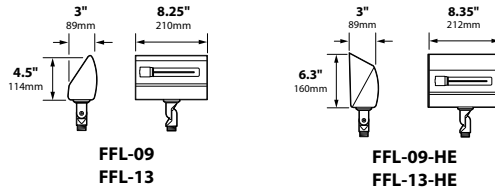

FFL-13-CAM
mounted on
FA-26-WBR

IP44

ORDERING INFORMATION

CATALOG NO.	DESCRIPTION	LAMP	SHIP WEIGHT
FFL-09-BLT	Aluminum Floodlight	9w, 4100K CFL	2.0 lbs.
FFL-09HE-BLT	Aluminum Floodlight, hood extension	9w, 4100K CFL	2.0 lbs.
FFL-13-120VBLT	Aluminum Floodlight	13w, 4100K CFL	2.0 lbs.
FFL-13HE-120VBLT	Aluminum Floodlight, hood extension	13w, 4100K CFL	2.0 lbs.