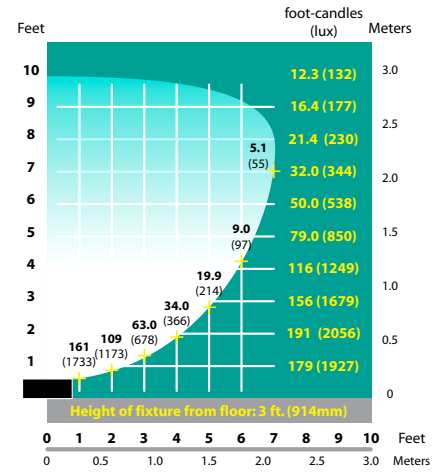

COMPACT FLUORESCENT LIGHTS FFL-09 / FFL-13 SERIES

TYPE

LIGHT DISTRIBUTIONS AND PHOTOMETRICS

FFL-13 Half Spread Photometrics

FFL-13 Half Spread Photometrics

FFL-13 Half Spread Photometrics

FFL-13HE Half Spread Photometrics