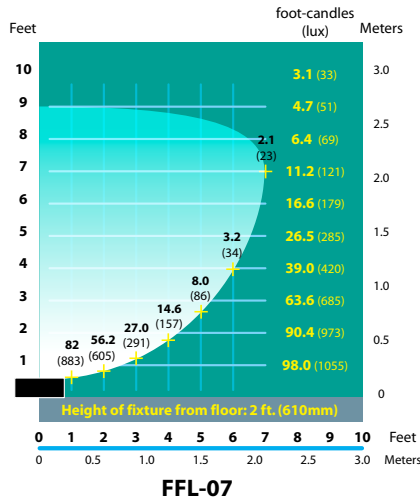

COMPACT FLUORESCENT LIGHTS FFL-07 SERIES

TYPE

LIGHT DISTRIBUTIONS AND PHOTOMETRICS

FFL-07

Black Texture (Standard)	Antique Verde	Bronze Texture	Camel	White Texture	Hunter Texture	Rust	Weathered Iron	Weathered Brown	Stucco	Rubbed Verde	Chrome Powder	Acid Rust	Acid Verde	Black Acid Treatment
-BLT	-ATV	-BRT	-CAM	-WTX	-HTX	-RST	-WIR	-WBR	-STU	-RBV	-CPR	-BAR/CAR	-BAV/CAV	-BAT