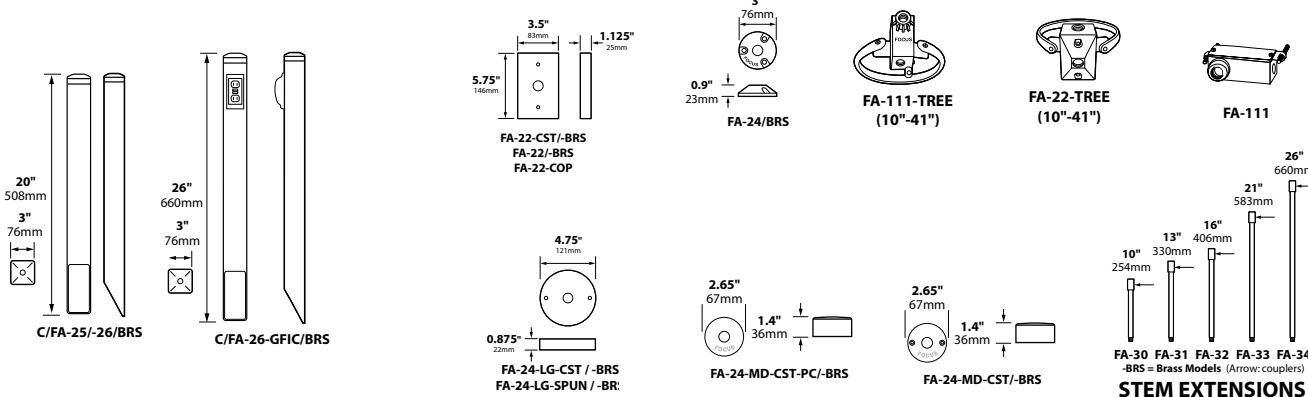

LAMP SUPPLIED: CFL T4 single tube, 4100°K, 10,000 hour (7w max)

SOCKET: G23 2-pin

WIRING: Standard 120 volt Black, White and Ground

MOUNTING: None supplied. See Mounting Accessories below for options

FINISH: Black texture polyester powder coat. Optional finishes available

IP44

ORDERING INFORMATION

CATALOG NO.	DESCRIPTION	LAMP	SHIP WEIGHT
FFL-07-BLT	Aluminum Floodlight	7w, 4100°K CFL	2.0 lbs.
FFL-07HE-BLT	Aluminum Floodlight, hood extension	7w, 4100°K CFL	2.0 lbs.

MOUNTING ACCESSORIES

BEAM/GLARE CONTROL ACCESSORIES

- FA-06-7 1/4" Mini Hex Cell Louver
- FA-09-7-BLUE Blue Plastic Gel
- FA-09-7-GREEN Green Plastic Gel

-HE Add to catalog number for Hood Extension

JOB INFORMATION

Type: _____ Date: _____