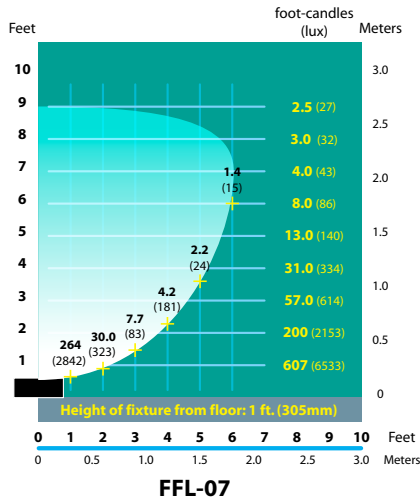

COMPACT FLUORESCENT LIGHTS FFL-07 SERIES

TYPE

LIGHT DISTRIBUTIONS AND PHOTOMETRICS

FFL-07

Black Texture (Standard)	Antique Verde	Bronze Texture	Camel	White Texture	Hunter Texture	Rust	Weathered Iron	Weathered Brown	Stucco	Rubbed Verde	Chrome Powder	Acid Rust	Acid Verde	Black Acid Treatment
-BLT	-ATV	-BRT	-CAM	-WTX	-HTX	-RST	-WIR	-WBR	-STU	-RBV	-CPR	-BAR/CAR	-BAV/CAV	-BAT