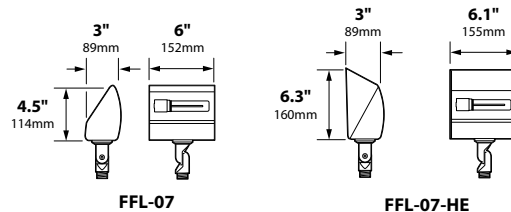

IP44

ORDERING INFORMATION

CATALOG NO.	DESCRIPTION	LAMP	SHIP WEIGHT
FFL-07-BLT	Aluminum Floodlight	7w, 4100°K CFL	2.0 lbs.
FFL-07HE-BLT	Aluminum Floodlight, hood extension	7w, 4100°K CFL	2.0 lbs.

MOUNTING ACCESSORIES