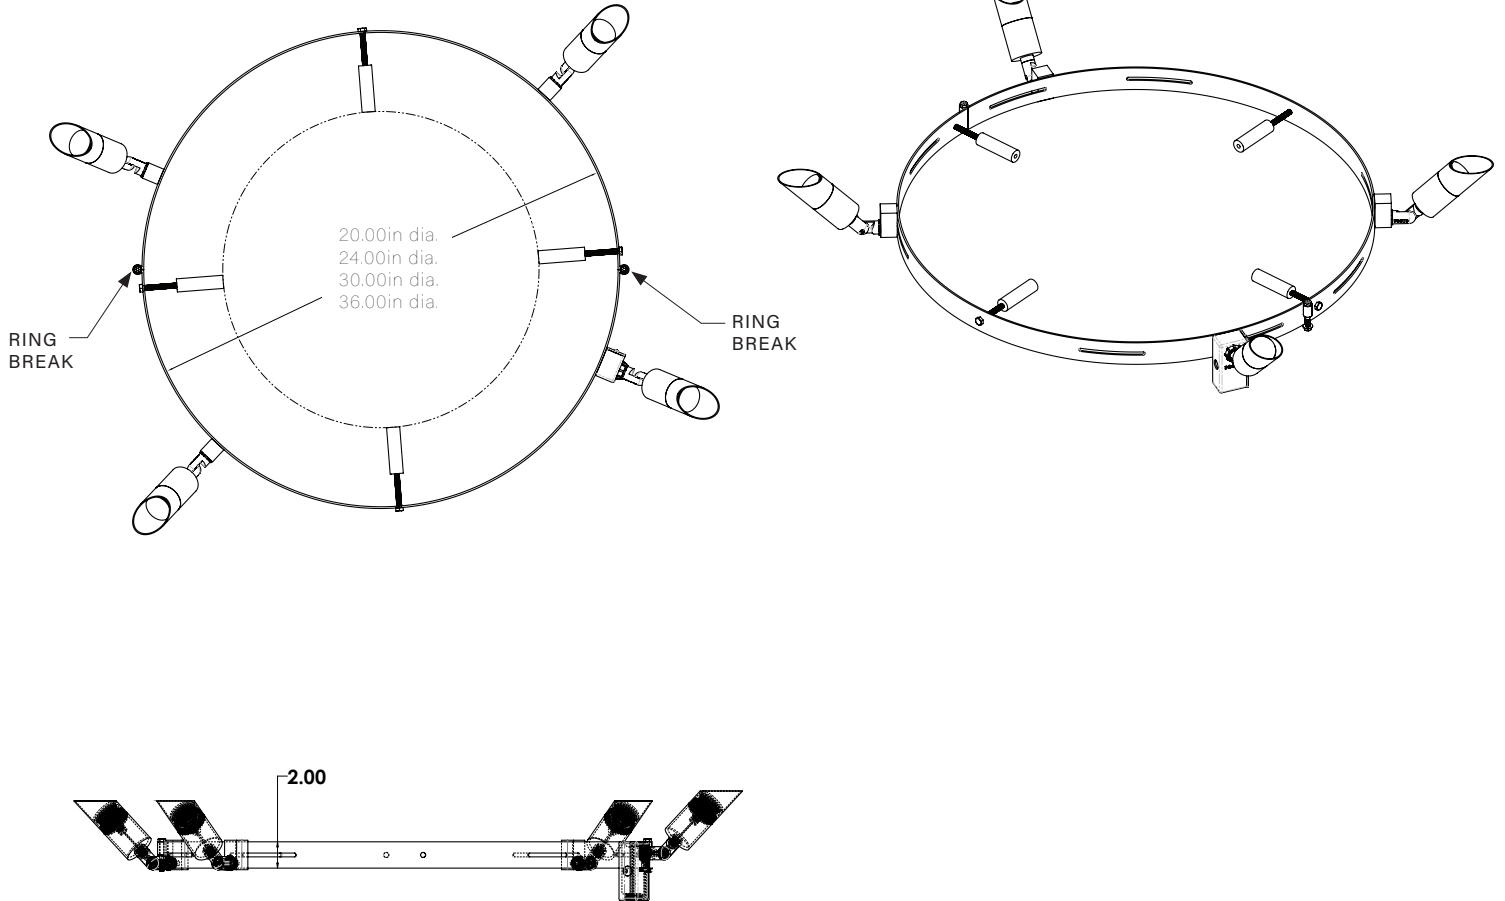

DESIGNED
MANUFACTURED
IN THE USA

FATR TREE RING

FATR

PROJECT:

TYPE:

DATE:

CATALOG NUMBER:

DIMENSIONS

CATALOG NUMBER:

SPECIFICATIONS

EXTERNALS	MATERIAL	Option 1: Aluminum Option 2: Brass
	SIZES	20in / 24in / 30in / 36in Diameter
	VOLTAGE	12v or 120v options
	HUBS	Up to 6 hubs
	MAIN HUB	FA111 Brass or Composite Junction Box w/ 1/2" NPS-F
	SECONDARY HUBS	Tree ring hub 1/2" NPS-F (x3)
	TREE RING SPACER	Black Delrin, 1" dia. x 3.5" L Threaded one end
	RING HARDWARE	(x2) 1/4-20 Stainless Steel Hex Nut, Socket set cup point 10-32 x 1/4" Stainless Steel, Socket button head 3/8-16 x 2" 316 Stainless Steel, Phillips pan head 8-32 x 3/8" Stainless Steel, Flat washer 1/4", .727 OD x .324 ID x .058 t Stainless Steel
	HUB HARDWARE	(x4) 1/2" NPT fittings
	GASKET	113mm x 38mm Black Silicone .032, 60 Durometer
	FINISH	Option 1: Aluminum: Standard Bronze Texture (BRT) Option 2: Brass: Brass Acid Rust (BAR)
	ADDITIONAL INFO	Drivers, transformers and fixtures sold separately