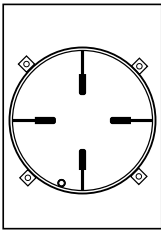

FATR TREE RING

12 -120VOLT

ALUMINUM / BRASS

Fixtures and drivers sold separately (Up to 6 Hubs can be used)

FATR204HBRT

MATERIAL
ALUMINUM

SIZE
20.00" dia.

FITS TRUNK
6.00" - 11.00"

VOLTS
12-VOLTS

FATR244H120BRS

MATERIAL
BRASS

SIZE
24.00" dia.

FITS TRUNK
10.00" - 15.00"

VOLTS
120-VOLTS

FATR204HBLT

20IN 12-VOLT ALUMINUM TREE RING WITH 4 FIXTURE HUBS (12V)

FATR244HBLT

24IN 12-VOLT ALUMINUM TREE RING WITH 4 FIXTURE HUBS (12V)

FATR204HBRS

20IN 12-VOLT BRASS TREE RING WITH 4 FIXTURE HUBS (12V)

FATR244HBRS

24IN 12-VOLT BRASS TREE RING WITH 4 FIXTURE HUBS (12V)

FATR204H120BLT

20IN 120-VOLT ALUMINUM TREE RING WITH 4 FIXTURE HUBS (120V)

FATR244H120BLT

24IN 120-VOLT ALUMINUM TREE RING WITH 4 FIXTURE HUBS (120V)

FATR204H120BRS

20IN 120-VOLT BRASS TREE RING WITH 4 FIXTURE HUBS (120V)

FATR244H120BRS

24IN 120-VOLT BRASS TREE RING WITH 4 FIXTURE HUBS (120V)

Individual hubs for adding fixtures:

FATRHUBBLT 12v Aluminum tree ring hub, 1/2" NPS Black Texture

FATRHUBBRS 12v Brass three ring hub, 1/2" NPS Brass

FATRJBXX 12-120v Composite tree ring J Box (CFA111), 1/2" NPS