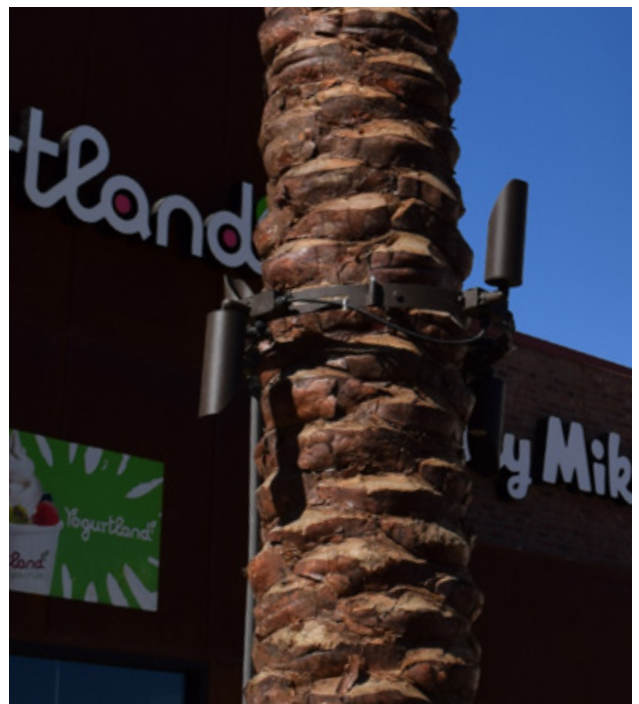

FATR TREE RING

12 -120VOLT

ALUMINUM / BRASS

Fixtures and drivers sold separately (Up to 6 Hubs can be used)

FATR204HBRT

MATERIAL
ALUMINUM

SIZE
20.00" dia.

FITS TRUNK
6.00" - 11.00"

VOLTS
12-VOLTS

FATR244H120BRS

MATERIAL
BRASS

SIZE
24.00" dia.

FITS TRUNK
10.00" - 15.00"

VOLTS
120-VOLTS

FATR204HBLT

20IN 12-VOLT ALUMINUM TREE RING WITH 4 FIXTURE HUBS (12V)

FATR244HBLT

24IN 12-VOLT ALUMINUM TREE RING WITH 4 FIXTURE HUBS (12V)

FATR204HBRS

20IN 12-VOLT BRASS TREE RING WITH 4 FIXTURE HUBS (12V)

FATR244HBRS

24IN 12-VOLT BRASS TREE RING WITH 4 FIXTURE HUBS (12V)

FATR204H120BLT

20IN 120-VOLT ALUMINUM TREE RING WITH 4 FIXTURE HUBS (120V)

FATR244H120BLT

24IN 120-VOLT ALUMINUM TREE RING WITH 4 FIXTURE HUBS (120V)

FATR204H120BRS

20IN 120-VOLT BRASS TREE RING WITH 4 FIXTURE HUBS (120V)

FATR244H120BRS

24IN 120-VOLT BRASS TREE RING WITH 4 FIXTURE HUBS (120V)

Individual hubs for adding fixtures:

FATRHUBBLT 12v Aluminum tree ring hub, 1/2" NPS Black Texture

FATRHUBBRS 12v Brass three ring hub, 1/2" NPS Brass

FATRJBXX 12-120v Composite tree ring J Box (CFA111), 1/2" NPS