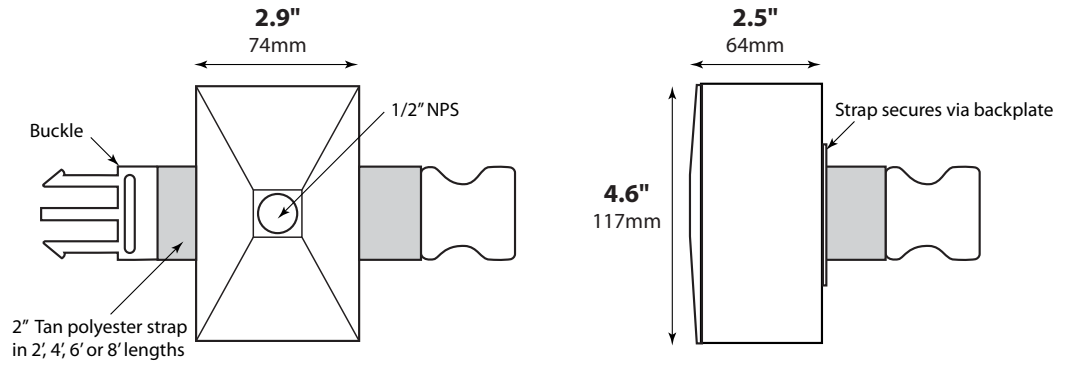

2" POLYESTER STRAP TREE MOUNTS FA-22, FA-111 & CFA-111

TYPE

FA-22-TPS2