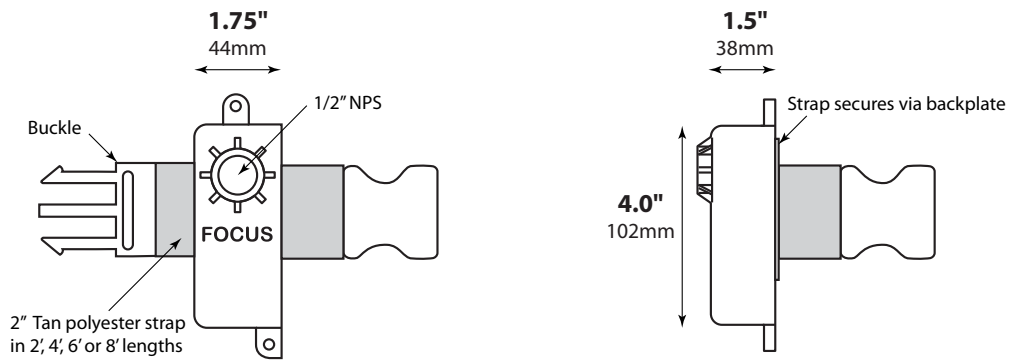

FA-111-TPS2