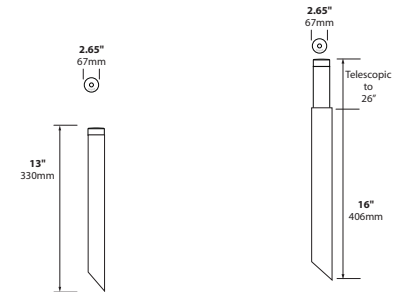

## ORDERING INFORMATION

CATALOG NO.	DESCRIPTION	SHIP WEIGHT
FA-24-MDCST-BLT	2.65" Round Cast Aluminum Canopy	1.0 lbs.
FA-24-MDCST-BRS	2.65" Round Cast Brass Canopy	1.0 lbs.
FA-24-MDCSTPC-BLT	2.65" Round Cast Aluminum Post Cap	1.0 lbs.
FA-24-MDCSTPC-BRS	2.65" Round Cast Brass Post Cap	1.0 lbs.
FA-24-MDCSTT-BLT	2.65" Round Cast Aluminum Tree Mount Canopy	1.0 lbs.
FA-24-MDCSTT-BRS	2.65" Round Cast Brass Tree Mount Canopy	2.0 lbs.
FA-24-MDCSTPOST-BLT	13" Angle Cut PVC Post, Cast Aluminum Cap	2.0 lbs.
FA-24-MDCSTPOST-BRS	13" Angle Cut PVC Post, Cast Brass Cap	2.0 lbs.
FA-24-MDCSTPOST2-BLT	16" Angle Cut Telescopic PVC Post, Cast Aluminum Cap	2.0 lbs.
FA-24-MDCSTPOST2-BRS	16" Angle Cut Telescopic PVC Post, Cast Brass Cap	3.0 lbs.
FA-24-MDCSTPOST2T-BLT	16" Angle Cut Telescopic PVC Post, Cast Aluminum Cap w/ Large T Handle	2.0 lbs.
FA-24-MDCSTPOST2T-BRS	16" Angle Cut Telescopic PVC Post, Cast Brass Cap w/ Large T Handle	3.0 lbs.