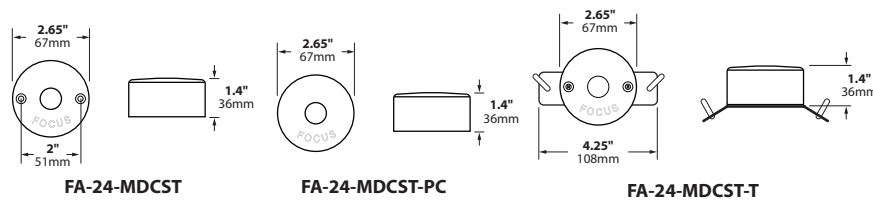

FA-24-MDCST

FA-24-MDCST-PC

FA-24-MDCST-T

Black Rubber (EPDM) Tree Straps Only

CATALOG NO.	DESCRIPTION
FA-24-STRAP10	10" length rubber strap stretches to 15"
FA-24-STRAP15	15" length rubber strap stretches to 22"
FA-24-STRAP21	21" length rubber strap stretches to 30"
FA-24-STRAP31	31" length rubber strap stretches to 45"
FA-24-STRAP41	41" length rubber strap stretches to 61"

JOB INFORMATION	
Type:	Date:
Job Name:	
Cat. No.:	
Lamp(s):	
Specifier:	
Contractor:	
Notes:	
FOCUS INDUSTRIES INC. 25301 COMMERCENTRE DRIVE LAKE FOREST, CA 92630	
www.focusindustries.com sales@focusindustries.com (949) 830-1350 • FAX (949) 830-3390	

Black Texture (Standard)	Antique Verde	Bronze Texture	Camel	White Texture	Hunter Texture	Rust	Weathered Iron	Weathered Brown	Stucco	Rubbed Verde	Chrome Powder	Acid Rust	Acid Verde	Black Acid Treatment
-BLT	-ATV	-BRT	-CAM	-WTX	-HTX	-RST	-WIR	-WBR	-STU	-RBV	-CPR	-BAR/CAR	-BAV/CAV	-BAT

FA-24-MD Cut Sheets 041719

BRASS & COPPER ONLY