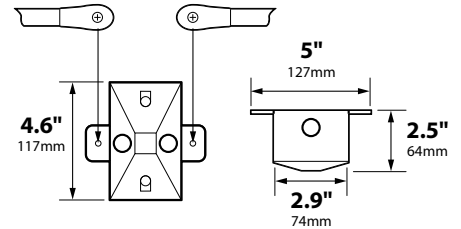

FA-23-T

JOB INFORMATION	
Type:	Date:
Job Name:	
Cat. No.:	
Lamp(s):	
Specifier:	
Contractor:	
Notes:	
FOCUS INDUSTRIES INC. 25301 COMMERCENTRE DRIVE LAKE FOREST, CA 92630	
www.focusindustries.com sales@focusindustries.com (949) 830-1350 • FAX (949) 830-3390	

Black Texture (Standard)	Antique Verde	Bronze Texture	Camel	White Texture	Hunter Texture	Rust	Weathered Iron	Weathered Brown	Stucco	Rubbed Verde	Chrome Powder	Terra Cotta	Acid Rust	Acid Verde	Black Acid Treatment
-BLT	-ATV	-BRT	-CAM	-WTX	-HTX	-RST	-WIR	-WBR	-STU	-RBV	-CPR	-TRC	-BAR/CAR	-BAV/CAV	-BAT