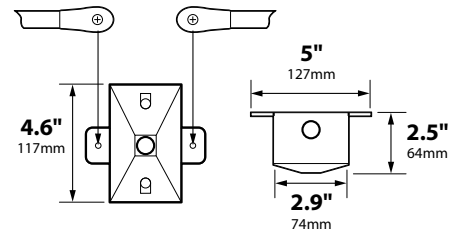

**FA-23-T** - Cast aluminum tree mount junction box with double female 1/2"NPS and matching mounting bracket. Rated for 12v and 120v. Rubber straps sold separately - see details below

**GASKET:** Black neosponge closed cell; .190" thickness

**STRAP:** Black rubber (EPDM)

10" - stretches to 15"

15" - stretches to 22"

21" - stretches to 30"

31" - stretches to 45"

41" - stretches to 60"

**FINISHES:**

Black texture polyester powder coat; optional finishes available

### ORDERING INFORMATION

CATALOG NO.	DESCRIPTION	SHIP WEIGHT
FA-22-T10-BLT	Cast Aluminum Tree Mount J-Box, Single Hole, 10" Strap	1.0 lbs.
FA-22-T15-BLT	Cast Aluminum Tree Mount J-Box, Single Hole, 15" Strap	1.0 lbs.
FA-22-T21-BLT	Cast Aluminum Tree Mount J-Box, Single Hole, 21" Strap	1.0 lbs.
FA-22-T31-BLT	Cast Aluminum Tree Mount J-Box, Single Hole, 31" Strap	2.0 lbs.
FA-22-T41-BLT	Cast Aluminum Tree Mount J-Box, Single Hole, 41" Strap	2.0 lbs.
FA-23-T10-BLT	Cast Aluminum Tree Mount J-Box, Double Hole, 10" Strap	1.0 lbs.
FA-23-T15-BLT	Cast Aluminum Tree Mount J-Box, Double Hole, 15" Strap	1.0 lbs.
FA-23-T21-BLT	Cast Aluminum Tree Mount J-Box, Double Hole, 21" Strap	1.0 lbs.
FA-23-T31-BLT	Cast Aluminum Tree Mount J-Box, Double Hole, 31" Strap	2.0 lbs.
FA-23-T41-BLT	Cast Aluminum Tree Mount J-Box, Double Hole, 41" Strap	2.0 lbs.