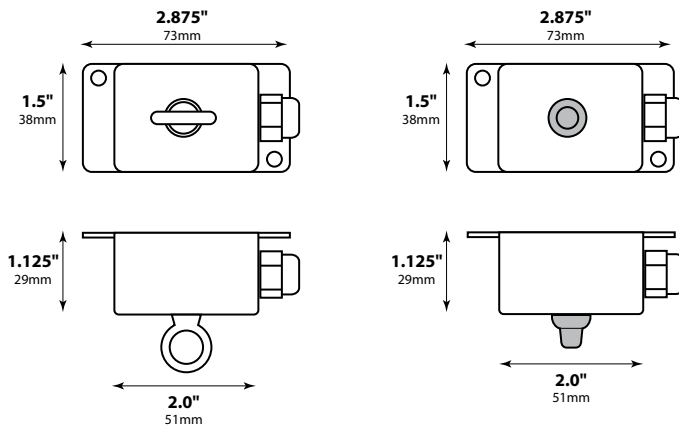

FA-111-SM

FA-111-SMH

FA-111-SMSW

JOB INFORMATION	
Type:	Date:
Job Name:	
Cat. No.:	
Lamp(s):	
Specifier:	
Contractor:	
Notes:	
FOCUS INDUSTRIES INC. 25301 COMMERCENTRE DRIVE LAKE FOREST, CA 92630	
www.focusindustries.com sales@focusindustries.com (949) 830-1350 • FAX (949) 830-3390	

Black Texture (Standard)	Antique Verde	Bronze Texture	Camel	White Texture	Hunter Texture	Rust	Weathered Iron	Weathered Brown	Stucco	Rubbed Verde	Chrome Powder	Acid Rust	Acid Verde	Black Acid Treatment
-BLT	-ATV	-BRT	-CAM	-WTX	-HTX	-RST	-WIR	-WBR	-STU	-RBV	-CPR	-BAR/CAR	-BAV/CAV	-BAT