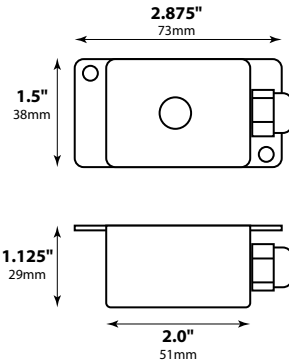

SMALL 12V JUNCTION BOX FA-111-SM SERIES

TYPE

SPECIFICATIONS

CONSTRUCTION: Stamped aluminum, brass or copper

CONNECTOR: Plastic Liquid-tight

HOOP (H MODEL ONLY): Cast Brass with center hole for wire feed through

SWITCH (SW MODEL ONLY): 12V On/Off push button with rubber boot cover

MOUNTING: Two #6 stainless steel wood screws included

FINISH: Aluminum - Black texture polyester powder coat. Optional finishes available
Brass & Copper - Unfinished. Optional finishes available

ORDERING INFORMATION

CATALOG NO.	DESCRIPTION
FA-111-SM-BLT	12v Small Aluminum Surface Mount J-Box, 7/16" Center Hole
FA-111-SM-BRS	12v Small Brass Surface Mount J-Box, 7/16" Center Hole
FA-111-SM-COP	12v Small Copper Surface Mount J-Box, 7/16" Center Hole
FA-111-SMH-BLT	12v Small Aluminum Surface Mount J-Box with Hoop
FA-111-SMH-BRS	12v Small Brass Surface Mount J-Box, 1/2" with Hoop
FA-111-SMH-COP	12v Small Copper Surface Mount J-Box, 1/2" with Hoop
FA-111-SMSW-BLT	12v Small Aluminum Surface Mount J-Box with On/Off Switch
FA-111-SMSW-BRS	12v Small Brass Surface Mount J-Box, 1/2" with On/Off Switch
FA-111-SMSW-COP	12v Small Copper Surface Mount J-Box, 1/2" with On/Off Switch

FA-111-SM

JOB INFORMATION	
Type:	Date:
Job Name:	
Cat. No.:	
Lamp(s):	
Specifier:	
Contractor:	
Notes:	
FOCUS INDUSTRIES INC. 25301 COMMERCENTRE DRIVE LAKE FOREST, CA 92630	
www.focusindustries.com sales@focusindustries.com (949) 830-1350 • FAX (949) 830-3390	

Black Texture (Standard)	Antique Verde	Bronze Texture	Camel	White Texture	Hunter Texture	Rust	Weathered Iron	Weathered Brown	Stucco	Rubbed Verde	Chrome Powder	Acid Rust	Acid Verde	Black Acid Treatment
-BLT	-ATV	-BRT	-CAM	-WTX	-HTX	-RST	-WIR	-WBR	-STU	-RBV	-CPR	-BAR/CAR	-BAV/CAV	-BAT