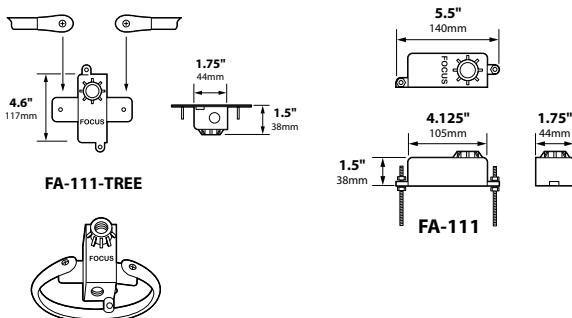

JOB INFORMATION	
Type:	Date:
Job Name:	
Cat. No.:	
Lamp(s):	
Specifier:	
Contractor:	
Notes:	
FOCUS INDUSTRIES INC. 25301 COMMERCENTRE DRIVE LAKE FOREST, CA 92630	
www.focusindustries.com sales@focusindustries.com (949) 830-1350 • FAX (949) 830-3390	

Black Texture (Standard)	Antique Verde	Bronze Texture	Camel	White Texture	Hunter Texture	Rust	Weathered Iron	Weathered Brown	Stucco	Rubbed Verde	Chrome Powder	Acid Rust	Acid Verde	Black Acid Treatment
-BLT	-ATV	-BRT	-CAM	-WTX	-HTX	-RST	-WIR	-WBR	-STU	-RBV	-CPR	-BAR/CAR	-BAV/CAV	-BAT