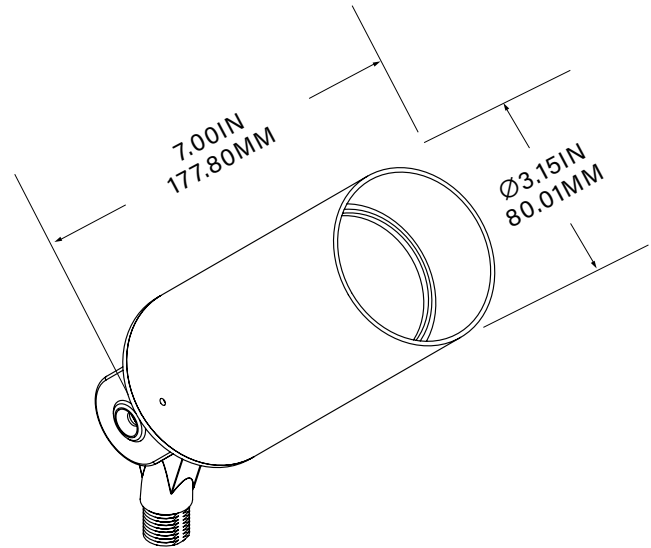

Dimensions Shown

RXD05NLL142

MOUNTING OPTION DIMENSIONS

For fixture dimensions, see above.

FA26 Post

FAJBOX

FA24LGCST

FOCUS INDUSTRIES INC.
25301 COMMERCENTRE DRIVE
LAKE FOREST, CA. 92630
949.830.1350 | TOLL FREE: 888.882.1350
WWW.FOCUSINDUSTRIES.COM

DESIGNED
MANUFACTURED
IN THE USA

RXD05 DIRECTIONAL LIGHT

RXD05

PROJECT:	TYPE:	DATE:
CATALOG NUMBER:		

SPECIFICATIONS

INTERNALS	VOLTAGE	120 Volt / 120-277 Volt
	WIRING	120v standard: Black, white, green (ground) with M4 ring terminal UL 1007-16"
	O-RING	Red silicone 568-037 70 durometer
	HARDWARE	Phillips flat head screw 8-32 x 1-3/4" stainless steel Phillips pan head screw M3 x 45mm stainless steel Phillips pan head screw M3 x 5mm stainless steel Flat washer #6 .140" ID x .312" OD x .030" th white nylon
EXTERNALS	BASE	Machined aluminum or brass with top swivel attached
	CAP	Machined aluminum or brass angle cap or tube shield cap
	THUMB SCREW	Screw, socket set cup point 10-32 x 3/16" stainless steel
	LENS	Clear tempered convex glass lens, 2.8" OD x .775" th, ±.03
	SWIVEL	Cast aluminum swivel with lock nut washer, 1/2" threaded male
	SWIVEL PLUG	Rubber plug for swivel
	MOUNT	Mounting not supplied. Devices are ordered separately. See page 4 for more options.
	FINISH	Aluminum standard: BLT/BRT (Black or Bronze Texture) See page 5 for more options.
	LISTINGS	IP66. Rated for indoor and outdoor use. Suitable for wet locations. ETL.