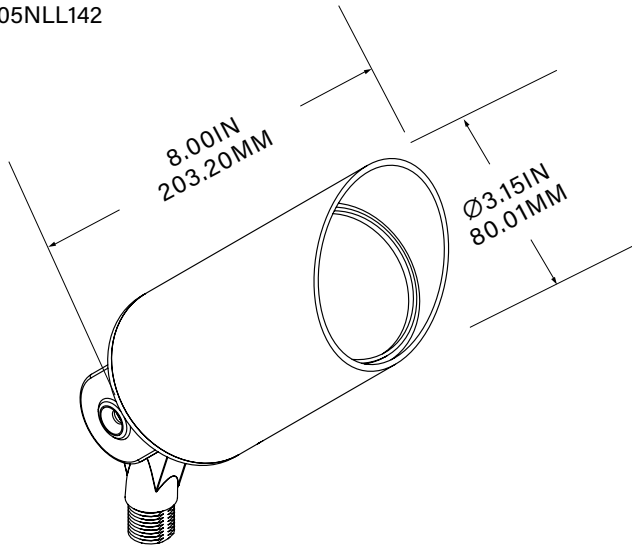

Dimensions Shown

RXD05NLL142

MOUNTING OPTION DIMENSIONS

For fixture dimensions, see above.

FA26 Post

FAJBOX

FA24LGCST

FOCUS INDUSTRIES INC.
25301 COMMERCENTRE DRIVE
LAKE FOREST, CA. 92630
949.830.1350 | TOLL FREE: 888.882.1350
WWW.FOCUSINDUSTRIES.COM

DESIGNED
MANUFACTURED
IN THE USA

RXD05 DIRECTIONAL LIGHT

RXD05

PROJECT:	TYPE:	DATE:
CATALOG NUMBER:		

SPECIFICATIONS

INTERNALS	VOLTAGE	120 Volt / 120-277 Volt
	WIRING	120v standard: Black, white, green (ground) with M4 ring terminal UL 1007-16"
	O-RING	Red silicone 568-037 70 durometer
	HARDWARE	Phillips flat head screw 8-32 x 1-3/4" stainless steel Phillips pan head screw M3 x 45mm stainless steel Phillips pan head screw M3 x 5mm stainless steel Flat washer #6 .140" ID x .312" OD x .030" th white nylon
EXTERNALS	BASE	Machined aluminum or brass with top swivel attached
	CAP	Machined aluminum or brass angle cap or tube shield cap
	THUMB SCREW	Screw, socket set cup point 10-32 x 3/16" stainless steel
	LENS	Clear tempered convex glass lens, 2.8" OD x .775" th, ±.03
	SWIVEL	Cast aluminum swivel with lock nut washer, 1/2" threaded male
	SWIVEL PLUG	Rubber plug for swivel
	MOUNT	Mounting not supplied. Devices are ordered separately. See page 4 for more options.
	FINISH	Aluminum standard: BLT/BRT (Black or Bronze Texture) See page 5 for more options.
	LISTINGS	IP66. Rated for indoor and outdoor use. Suitable for wet locations. ETL.