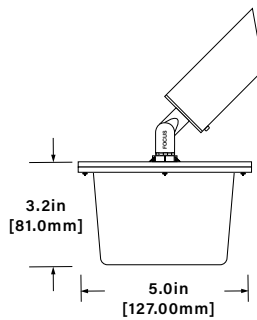

Dimensions Shown

RXD05NLL142

MOUNTING OPTION DIMENSIONS

For fixture dimensions, see above.

FA26 Post

FAJBOX

FA24LGCST

FOCUS INDUSTRIES INC.
25301 COMMERCENTRE DRIVE
LAKE FOREST, CA. 92630
949.830.1350 | TOLL FREE: 888.882.1350
WWW.FOCUSINDUSTRIES.COM