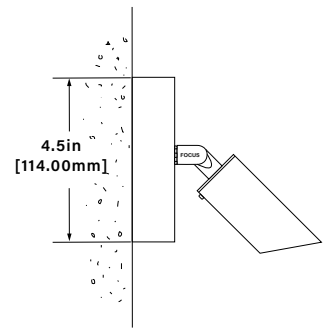

Dimensions Shown

RXD05NLL142

MOUNTING OPTION DIMENSIONS

For fixture dimensions, see above.

FA26 Post

FAJBOX

FA24LGCST

FOCUS INDUSTRIES INC.
25301 COMMERCENTRE DRIVE
LAKE FOREST, CA. 92630
949.830.1350 | TOLL FREE: 888.882.1350
WWW.FOCUSINDUSTRIES.COM

DESIGNED
MANUFACTURED
IN THE USA

RXD05 DIRECTIONAL LIGHT

RXD05

PROJECT:	TYPE:	DATE:
CATALOG NUMBER:		

SPECIFICATIONS

INTERNALS	VOLTAGE	120 Volt / 120-277 Volt
	WIRING	120v standard: Black, white, green (ground) with M4 ring terminal UL 1007-16"
	O-RING	Red silicone 568-037 70 durometer
	HARDWARE	Phillips flat head screw 8-32 x 1-3/4" stainless steel Phillips pan head screw M3 x 45mm stainless steel Phillips pan head screw M3 x 5mm stainless steel Flat washer #6 .140" ID x .312" OD x .030" th white nylon
EXTERNALS	BASE	Machined aluminum or brass with top swivel attached
	CAP	Machined aluminum or brass angle cap or tube shield cap
	THUMB SCREW	Screw, socket set cup point 10-32 x 3/16" stainless steel
	LENS	Clear tempered convex glass lens, 2.8" OD x .775" th, ±.03
	SWIVEL	Cast aluminum swivel with lock nut washer, 1/2" threaded male
	SWIVEL PLUG	Rubber plug for swivel
	MOUNT	Mounting not supplied. Devices are ordered separately. See page 4 for more options.
	FINISH	Aluminum standard: BLT/BRT (Black or Bronze Texture) See page 5 for more options.
	LISTINGS	IP66. Rated for indoor and outdoor use. Suitable for wet locations. ETL.