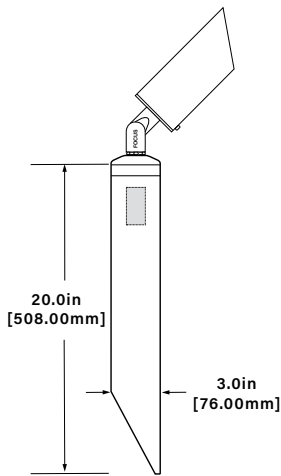

Dimensions Shown

RXD05NLL142

MOUNTING OPTION DIMENSIONS

For fixture dimensions, see above.

FA26 Post

FAJBOX

FA24LGCST

FOCUS INDUSTRIES INC.
25301 COMMERCENTRE DRIVE
LAKE FOREST, CA. 92630
949.830.1350 | TOLL FREE: 888.882.1350
WWW.FOCUSINDUSTRIES.COM

DESIGNED
MANUFACTURED
IN THE USA

RXD05 DIRECTIONAL LIGHT

RXD05

PROJECT:	TYPE:	DATE:
CATALOG NUMBER:		

SPECIFICATIONS

INTERNALS	VOLTAGE	120 Volt / 120-277 Volt
	WIRING	120v standard: Black, white, green (ground) with M4 ring terminal UL 1007-16"
	O-RING	Red silicone 568-037 70 durometer
	HARDWARE	Phillips flat head screw 8-32 x 1-3/4" stainless steel Phillips pan head screw M3 x 45mm stainless steel Phillips pan head screw M3 x 5mm stainless steel Flat washer #6 .140" ID x .312" OD x .030" th white nylon
EXTERNALS	BASE	Machined aluminum or brass with top swivel attached
	CAP	Machined aluminum or brass angle cap or tube shield cap
	THUMB SCREW	Screw, socket set cup point 10-32 x 3/16" stainless steel
	LENS	Clear tempered convex glass lens, 2.8" OD x .775" th, ±.03
	SWIVEL	Cast aluminum swivel with lock nut washer, 1/2" threaded male
	SWIVEL PLUG	Rubber plug for swivel
	MOUNT	Mounting not supplied. Devices are ordered separately. See page 4 for more options.
	FINISH	Aluminum standard: BLT/BRT (Black or Bronze Texture) See page 5 for more options.
	LISTINGS	IP66. Rated for indoor and outdoor use. Suitable for wet locations. ETL.