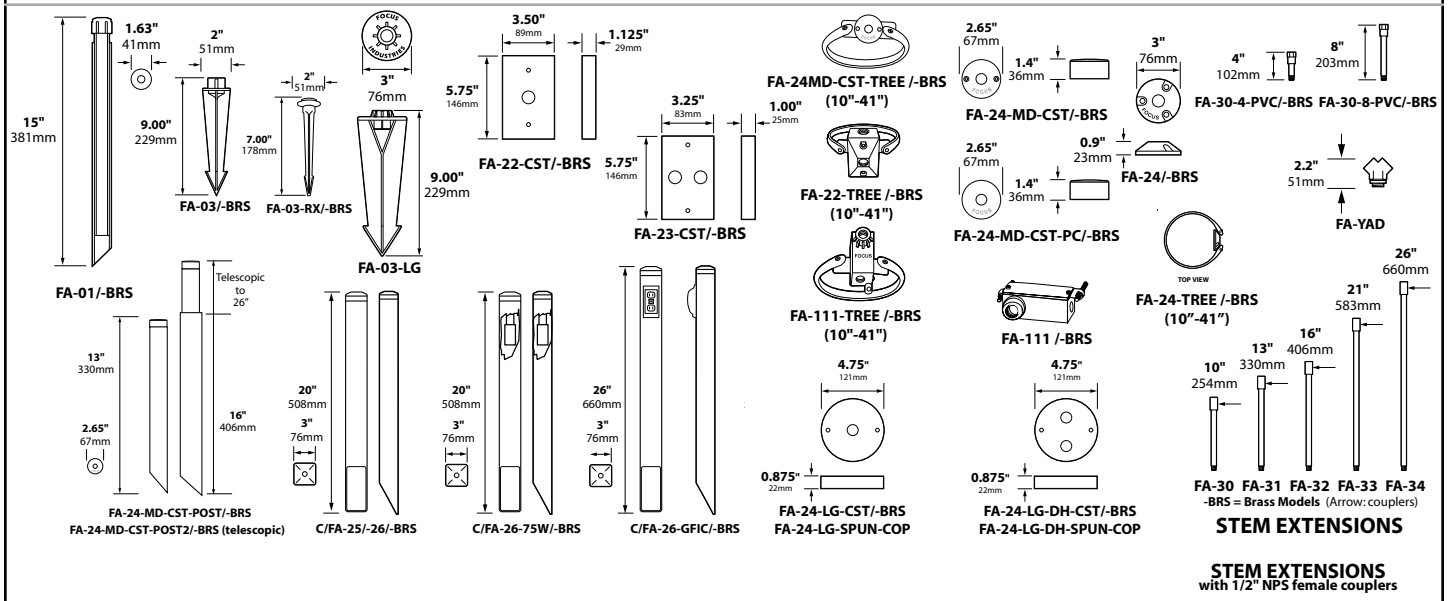

RXD-04: 20w MR8 NSP 2000 hours average rating

SOCKET: High temperature ceramic GU5.3 bi-pin with 250°C silicone lead wires

WIRING: Black 3 foot 18/2 zip cord from base of fixture (12v only)

For 25 foot 16/2 fixture lead wire add **-25F** to catalog number.

CONNECTION: FA-05 Quick Connector (not supplied) from fixture to main cable (12/2, 10/2 or 8/2 only)

MOUNTING: FA-03 black 9" ABS stake threaded 1/2" NPS

FINISH: Copper - Unfinished only

ORDERING INFORMATION

CATALOG NO.	DESCRIPTION	LAMP	SHIP WEIGHT
RXD-03-COP	Copper Bullet	20w MR11 FL(FTD)	2.0 lbs.
RXD-04-COP	Copper Bullet	20w MR8 NFL	2.0 lbs.

LAMP AND STAKE **INSTALLED** TO SAVE YOU TIME AND MONEY

MOUNTING ACCESSORIES