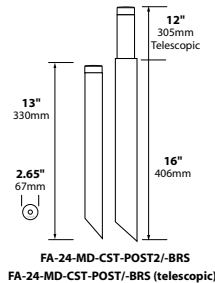

STEM EXTENSIONS