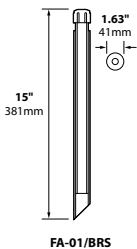

LENS: High impact acrylic lens

LAMP SUPPLIED: 5w G4 bi-pin Xenon; 10,000 hours average rating (5w Max)

SOCKET: High temperature ceramic G4 with 250°C silicone lead wires

WIRING: Black 3 foot 18/2 zip cord from base of fixture
For 25 foot 16/2 fixture lead wire add **-25F** to catalog number.

CONNECTION: FA-05 Quick Connector (not supplied) from fixture to main cable (12/2, 10/2 or 8/2 only)

MOUNTING: FA-03-RX-BLT (Aluminum models) or FA-03-RX-BRS (Brass models)

FINISH: Aluminum - Black texture polyester powder coat. Optional finishes available
Brass - Unfinished brass. Optional finishes available

DL-09-SM

DL-09-SM-X-BRS

ORDERING INFORMATION

CATALOG NO.	DESCRIPTION	LAMP	SHIP WEIGHT
DL-09-SM-X-BLT	Aluminum Mini Directional Flood	5w G4 bi-pin Xenon	1.0 lbs.
DL-09-SM-X-BRS	Brass Mini Directional Flood	5w G4 bi-pin Xenon	1.0 lbs.

IP53

CE

MOUNTING ACCESSORIES

STEM EXTENSIONS

LIGHT DISTRIBUTIONS AND PHOTOMETRICS

DL-09-SM Half Spread Photometrics

JOB INFORMATION

Type: _____ Date: _____