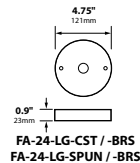

DL-09-SM

DL-09-SM-X-BRS

ORDERING INFORMATION

CATALOG NO.	DESCRIPTION	LAMP	SHIP WEIGHT
DL-09-SM-X-BLT	Aluminum Mini Directional Flood	5w G4 bi-pin Xenon	1.0 lbs.
DL-09-SM-X-BRS	Brass Mini Directional Flood	5w G4 bi-pin Xenon	1.0 lbs.

IP53

CE

MOUNTING ACCESSORIES

STEM EXTENSIONS

LIGHT DISTRIBUTIONS AND PHOTOMETRICS

DL-09-SM Half Spread Photometrics

JOB INFORMATION

Type: _____ Date: _____