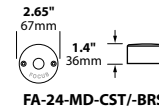

MOUNTING ACCESSORIES

STEM EXTENSIONS