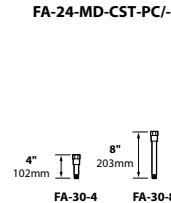

LENS: High impact acrylic lens

LAMP SUPPLIED: 5w G4 bi-pin Xenon; 10,000 hours average rating (5w Max)

SOCKET: High temperature ceramic G4 with 250°C silicone lead wires

WIRING: Black 3 foot 18/2 zip cord from base of fixture
For 25 foot 16/2 fixture lead wire add **-25F** to catalog number.

DL-09-SM

DL-09-SM-X-BRS

ORDERING INFORMATION

CATALOG NO.	DESCRIPTION	LAMP	SHIP WEIGHT
DL-09-SM-X-BLT	Aluminum Mini Directional Flood	5w G4 bi-pin Xenon	1.0 lbs.
DL-09-SM-X-BRS	Brass Mini Directional Flood	5w G4 bi-pin Xenon	1.0 lbs.

IP53

CE

MOUNTING ACCESSORIES

STEM EXTENSIONS

LIGHT DISTRIBUTIONS AND PHOTOMETRICS

DL-09-SM Half Spread Photometrics

JOB INFORMATION

Type: _____ Date: _____