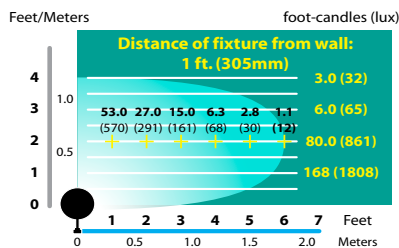

IP53

CE

MOUNTING ACCESSORIES

STEM EXTENSIONS

LIGHT DISTRIBUTIONS AND PHOTOMETRICS

DL-09-SM Half Spread Photometrics

JOB INFORMATION

Type: _____ Date: _____