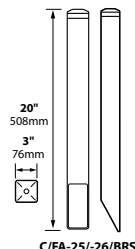

LENS: High impact acrylic lens

LAMP SUPPLIED: 5w G4 bi-pin Xenon; 10,000 hours average rating (5w Max)

SOCKET: High temperature ceramic G4 with 250°C silicone lead wires

WIRING: Black 3 foot 18/2 zip cord from base of fixture
For 25 foot 16/2 fixture lead wire add **-25F** to catalog number.

CONNECTION: FA-05 Quick Connector (not supplied) from fixture to main cable (12/2, 10/2 or 8/2 only)

MOUNTING: FA-03-RX-BLT (Aluminum models) or FA-03-RX-BRS (Brass models)

FINISH: Aluminum - Black texture polyester powder coat. Optional finishes available
Brass - Unfinished brass. Optional finishes available

DL-09-SM

DL-09-SM-X-BRS

ORDERING INFORMATION

CATALOG NO.	DESCRIPTION	LAMP	SHIP WEIGHT
DL-09-SM-X-BLT	Aluminum Mini Directional Flood	5w G4 bi-pin Xenon	1.0 lbs.
DL-09-SM-X-BRS	Brass Mini Directional Flood	5w G4 bi-pin Xenon	1.0 lbs.

IP53

CE

MOUNTING ACCESSORIES

STEM EXTENSIONS

LIGHT DISTRIBUTIONS AND PHOTOMETRICS

DL-09-SM Half Spread Photometrics

JOB INFORMATION

Type: _____ Date: _____