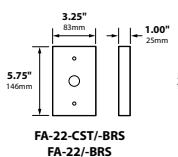

DL-09-SM

DL-09-SM-X-BRS

ORDERING INFORMATION

CATALOG NO.	DESCRIPTION	LAMP	SHIP WEIGHT
DL-09-SM-X-BLT	Aluminum Mini Directional Flood	5w G4 bi-pin Xenon	1.0 lbs.
DL-09-SM-X-BRS	Brass Mini Directional Flood	5w G4 bi-pin Xenon	1.0 lbs.

IP53

CE

MOUNTING ACCESSORIES

STEM EXTENSIONS

LIGHT DISTRIBUTIONS AND PHOTOMETRICS

DL-09-SM Half Spread Photometrics

JOB INFORMATION

Type: _____ Date: _____