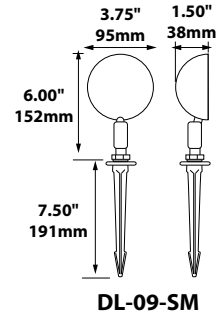

LENS: High impact acrylic lens

LAMP SUPPLIED: 5w G4 bi-pin Xenon; 10,000 hours average rating (5w Max)

SOCKET: High temperature ceramic G4 with 250°C silicone lead wires

WIRING: Black 3 foot 18/2 zip cord from base of fixture
For 25 foot 16/2 fixture lead wire add **-25F** to catalog number.

CONNECTION: FA-05 Quick Connector (not supplied) from fixture to main cable (12/2, 10/2 or 8/2 only)

MOUNTING: FA-03-RX-BLT (Aluminum models) or FA-03-RX-BRS (Brass models)

FINISH: Aluminum - Black texture polyester powder coat. Optional finishes available
Brass - Unfinished brass. Optional finishes available

DL-09-SM

DL-09-SM-X-BRS

ORDERING INFORMATION

CATALOG NO.	DESCRIPTION	LAMP	SHIP WEIGHT
DL-09-SM-X-BLT	Aluminum Mini Directional Flood	5w G4 bi-pin Xenon	1.0 lbs.
DL-09-SM-X-BRS	Brass Mini Directional Flood	5w G4 bi-pin Xenon	1.0 lbs.