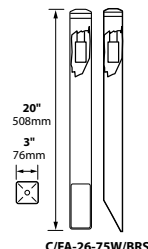

LENS: High impact acrylic lens

LAMP SUPPLIED: 5w G4 bi-pin Xenon; 10,000 hours average rating (5w Max)

SOCKET: High temperature ceramic G4 with 250°C silicone lead wires

WIRING: Black 3 foot 18/2 zip cord from base of fixture
For 25 foot 16/2 fixture lead wire add **-25F** to catalog number.

CONNECTION: FA-05 Quick Connector (not supplied) from fixture to main cable (12/2, 10/2 or 8/2 only)

MOUNTING: FA-03-RX-BLT (Aluminum models) or FA-03-RX-BRS (Brass models)

FINISH: Aluminum - Black texture polyester powder coat. Optional finishes available
Brass - Unfinished brass. Optional finishes available

DL-09-SM

DL-09-SM-X-BRS

ORDERING INFORMATION

CATALOG NO.	DESCRIPTION	LAMP	SHIP WEIGHT
DL-09-SM-X-BLT	Aluminum Mini Directional Flood	5w G4 bi-pin Xenon	1.0 lbs.
DL-09-SM-X-BRS	Brass Mini Directional Flood	5w G4 bi-pin Xenon	1.0 lbs.

IP53

CE

MOUNTING ACCESSORIES

STEM EXTENSIONS

LIGHT DISTRIBUTIONS AND PHOTOMETRICS

DL-09-SM Half Spread Photometrics

JOB INFORMATION

Type: _____ Date: _____