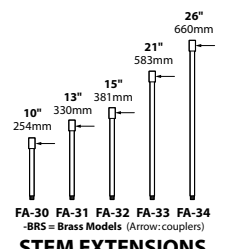

LENS: High impact acrylic lens

LAMP SUPPLIED: 5w G4 bi-pin Xenon; 10,000 hours average rating (5w Max)

SOCKET: High temperature ceramic G4 with 250°C silicone lead wires

WIRING: Black 3 foot 18/2 zip cord from base of fixture
For 25 foot 16/2 fixture lead wire add **-25F** to catalog number.

DL-09-SM

DL-09-SM-X-BRS

ORDERING INFORMATION

CATALOG NO.	DESCRIPTION	LAMP	SHIP WEIGHT
DL-09-SM-X-BLT	Aluminum Mini Directional Flood	5w G4 bi-pin Xenon	1.0 lbs.
DL-09-SM-X-BRS	Brass Mini Directional Flood	5w G4 bi-pin Xenon	1.0 lbs.

IP53

CE

MOUNTING ACCESSORIES

STEM EXTENSIONS

LIGHT DISTRIBUTIONS AND PHOTOMETRICS

DL-09-SM Half Spread Photometrics

JOB INFORMATION

Type: _____ Date: _____