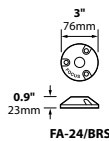

DL-09-SM

DL-09-SM-X-BRS

ORDERING INFORMATION

CATALOG NO.	DESCRIPTION	LAMP	SHIP WEIGHT
DL-09-SM-X-BLT	Aluminum Mini Directional Flood	5w G4 bi-pin Xenon	1.0 lbs.
DL-09-SM-X-BRS	Brass Mini Directional Flood	5w G4 bi-pin Xenon	1.0 lbs.

IP53

CE

MOUNTING ACCESSORIES

STEM EXTENSIONS

LIGHT DISTRIBUTIONS AND PHOTOMETRICS

DL-09-SM Half Spread Photometrics

JOB INFORMATION

Type: _____ Date: _____