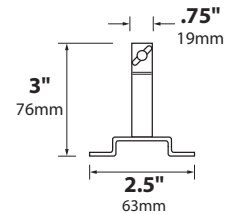

Bracket Detail