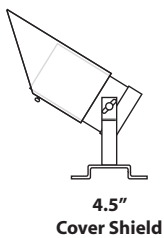

JOB INFORMATION	
Type:	Date:
Job Name:	
Cat. No.:	
Lamp(s):	
Specifier:	
Contractor:	
Notes:	

FOCUS INDUSTRIES INC.
25301 COMMERCENTRE DRIVE
LAKE FOREST, CA 92630

www.focusindustries.com
sales@focusindustries.com
(949) 830-1350 • FAX (949) 830-3390

Black Texture (Standard)	Antique Verde	Bronze Texture	Camel	White Texture	Hunter Texture	Rust	Weathered Iron	Weathered Brown	Stucco	Rubbed Verde	Chrome Powder	Acid Rust	Acid Verde	Black Acid Treatment
-BLT	-ATV	-BRT	-CAM	-WTX	-HTX	-RST	-WIR	-WBR	-STU	-RBV	-CPR	-BAR/CAR	-BAV/CAV	-BAT