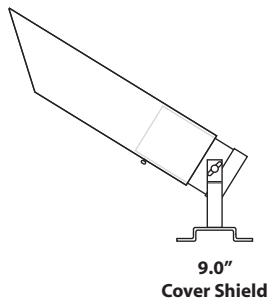

JOB INFORMATION	
Type:	Date:
Job Name:	
Cat. No.:	
Lamp(s):	
Specifier:	
Contractor:	
Notes:	

FOCUS INDUSTRIES INC.
25301 COMMERCENTRE DRIVE
LAKE FOREST, CA 92630

www.focusindustries.com
sales@focusindustries.com
(949) 830-1350 • FAX (949) 830-3390

Black Texture (Standard)	Antique Verde	Bronze Texture	Camel	White Texture	Hunter Texture	Rust	Weathered Iron	Weathered Brown	Stucco	Rubbed Verde	Chrome Powder	Acid Rust	Acid Verde	Black Acid Treatment
-BLT	-ATV	-BRT	-CAM	-WTX	-HTX	-RST	-WIR	-WBR	-STU	-RBV	-CPR	-BAR/CAR	-BAV/CAV	-BAT