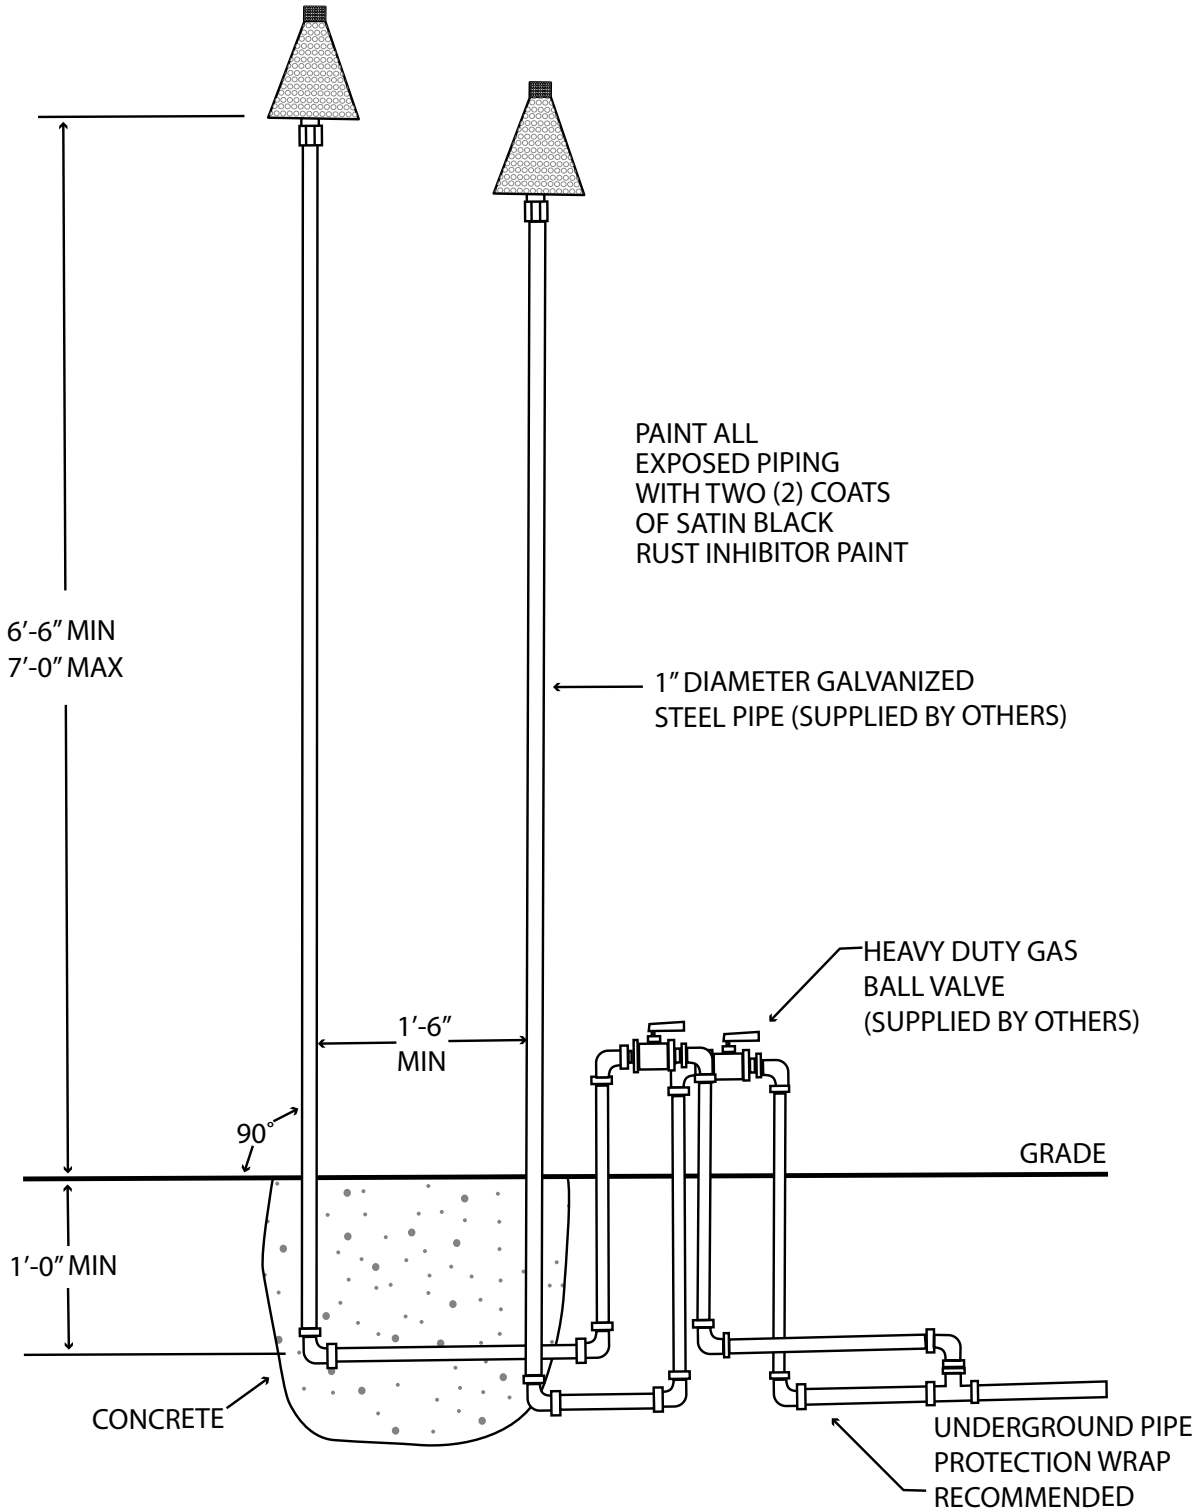

FOCUS TORCH AL-18-LG GAS SERIES

TYPE

Installation Diagram #2

PLEASE CONSULT A LICENSED PLUMBER FOR GAS PIPE LAYOUT AND INSTALLATION