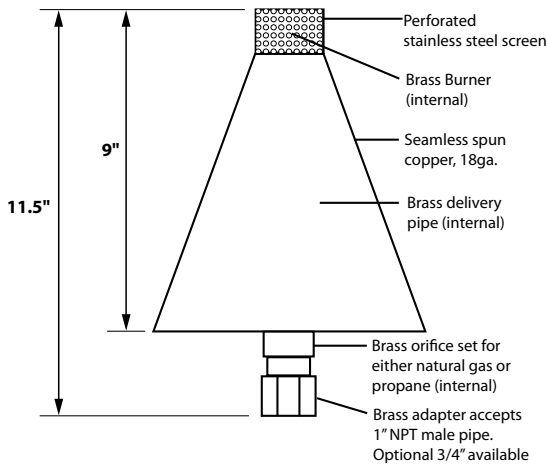

FA-AL-18LG-GASBPC-COP

ORDERING INFORMATION

CATALOG NO.	DESCRIPTION	SHIP WEIGHT
AL-18-LGNG-COP	Large Copper Natural Gas Fed Torch	5.0 lbs.
AL-18-LGP-COP	Large Copper Propane Fed Torch	5.0 lbs.
AL-18-LGHHNG-COP	Large Hammered Copper Natural Gas Fed Torch	5.0 lbs.
AL-18-LGHHHP-COP	Large Hammered Copper Propane Fed Torch	5.0 lbs.

ACCESSORIES

FA-SB-PVC6U	PVC Bamboo Sleeve, Unfinished (3/4" pipe only - see 3/4 pipe option above)
FA-SB-PVC6P	PVC Bamboo Sleeve, Brown (3/4" pipe only - see 3/4 pipe option above)
FA-SB-PVC6B	PVC Bamboo Sleeve, Black (3/4" pipe only - see 3/4 pipe option above)
FA-SB-PVC6G	PVC Bamboo Sleeve, Green (3/4" pipe only - see 3/4 pipe option above)

FA-AL-18LG-GASBPC-COP Copper protective cover, aids in reducing bird droppings

FA-AL-18LGNGPSKIRTBRS SKIRT, BRASS HOLDER, FOR AL-18 GAS
Optional Finishes Available