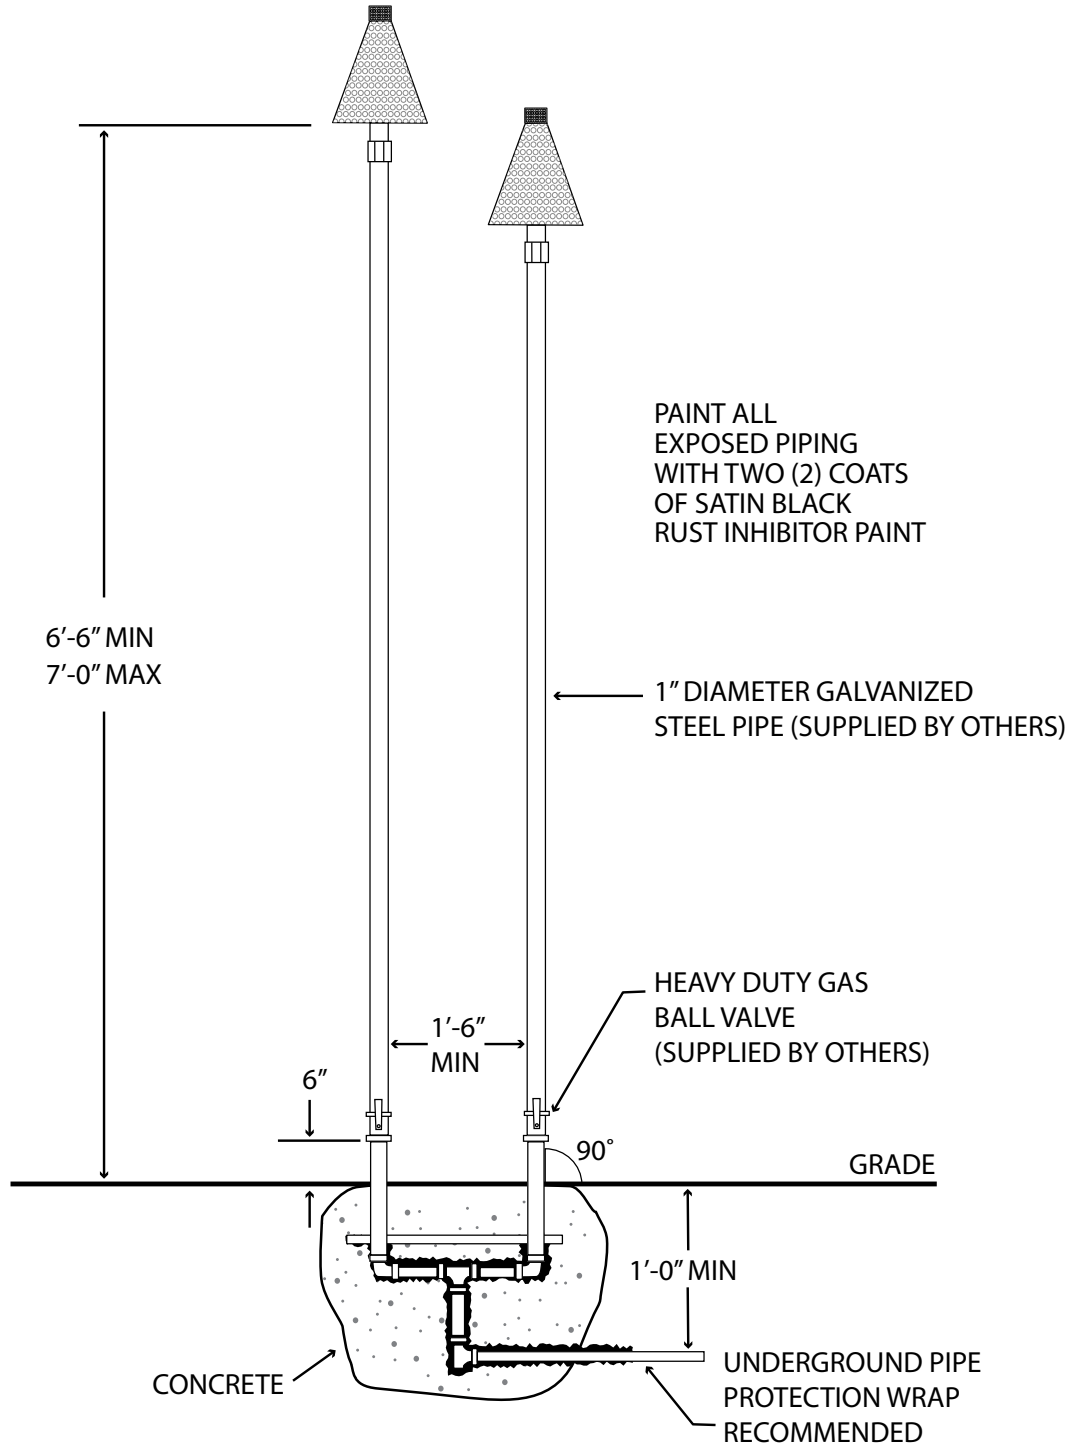

FOCUS TORCH AL-18-LG GAS SERIES

TYPE

Installation Diagram #1

PLEASE CONSULT A LICENSED PLUMBER FOR GAS PIPE LAYOUT AND INSTALLATION