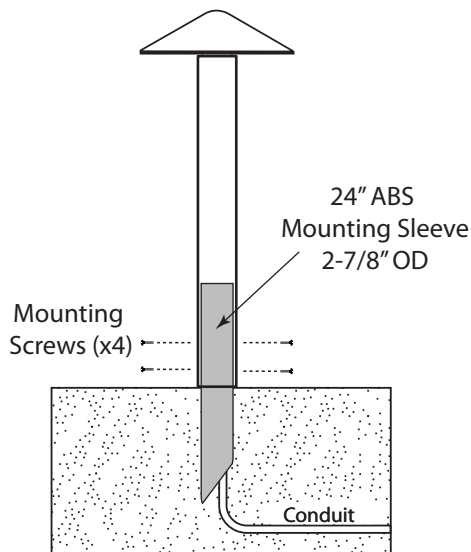

HORIZONTAL FOOTCANDLES • FIXTURE HEIGHT 36"

AL-17-CP36LM

HORIZONTAL FOOTCANDLES • FIXTURE HEIGHT 36"

COMMERCIAL POST AREA LIGHTS AL-17-CP SERIES

TYPE

U-BRACKET DECK MOUNT MODELS

Concrete Mounting Bolts/Anchors
Supplied by Others

Post Dimensions

Steel U-Bracket Detail

STAKE MOUNT MODELS (-S)

EARTH MOUNT

Attach ABS Mounting Sleeve to post with four supplied screws.
Stake fixture into ground and pack down ground around post.

CONCRETE FOOTING MOUNT