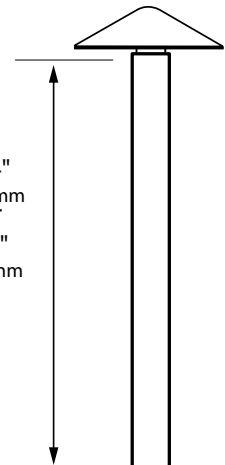

CATALOG NO.	DESCRIPTION	LAMP	SHIP WEIGHT
STANDARD DECK MOUNT:			
12v			
AL-17-CP24MR-BLT	Aluminum China Hat & 24" Post, Deck Mount, Black Texture	7w MR16 LED	10 lbs.
AL-17-CP36MR-BLT	Aluminum China Hat & 36" Post, Deck Mount, Black Texture	7w MR16 LED	10 lbs.
AL-17-CP24LM-BLT	Aluminum China Hat & 24" Post, Deck Mount, Black Texture	15W LED MODULE	10 lbs.
AL-17-CP36LM-BLT	Aluminum China Hat & 36" Post, Deck Mount, Black Texture	15W LED MODULE	10 lbs.
120v			
AL-17-CP24MR120-BLT	Aluminum China Hat & 24" Post, Deck Mount, Black Texture	7w MR16 LED	10 lbs.
AL-17-CP36MR120-BLT	Aluminum China Hat & 36" Post, Deck Mount, Black Texture	7w MR16 LED	10 lbs.
AL-17-CP24LM120-BLT	Aluminum China Hat & 24" Post, Deck Mount, Black Texture	15W LED MODULE	10 lbs.
AL-17-CP36LM120-BLT	Aluminum China Hat & 36" Post, Deck Mount, Black Texture	15W LED MODULE	10 lbs.
AL-17-CP24MR120-BRS	Brass China Hat & 24" Post, Deck Mount	7w MR16 LED	10 lbs.
AL-17-CP36MR120-BRS	Brass China Hat & 36" Post, Deck Mount	7w MR16 LED	10 lbs.
AL-17-CP24LM120-BRS	Brass China Hat & 24" Post, Deck Mount	15W LED MODULE	10 lbs.
AL-17-CP36LM120-BRS	Brass China Hat & 36" Post, Deck Mount	15W LED MODULE	10 lbs.
STAKE MOUNT SERIES:			
12v			
AL-17-CP24S-MR-BLT	Aluminum China Hat & 24" Post, Stake Mount, Black Texture	7w MR16 LED	10 lbs.
AL-17-CP36S-MR-BLT	Aluminum China Hat & 36" Post, Stake Mount, Black Texture	7w MR16 LED	10 lbs.
AL-17-CP24S-LM-BLT	Aluminum China Hat & 24" Post, Stake Mount, Black Texture	15W LED MODULE	10 lbs.
AL-17-CP36S-LM-BLT	Aluminum China Hat & 36" Post, Stake Mount, Black Texture	15W LED MODULE	10 lbs.
120v			
AL-17-CP24S-MR120-BLT	Aluminum China Hat & 24" Post, Stake Mount, Black Texture	7w MR16 LED	10 lbs.
AL-17-CP36S-MR120-BLT	Aluminum China Hat & 36" Post, Stake Mount, Black Texture	7w MR16 LED	10 lbs.
AL-17-CP24S-LM120-BLT	Aluminum China Hat & 24" Post, Stake Mount, Black Texture	15W LED MODULE	10 lbs.
AL-17-CP36S-LM120-BLT	Aluminum China Hat & 36" Post, Stake Mount, Black Texture	15W LED MODULE	10 lbs.
AL-17-CP24S-MR120-BRS	Brass China Hat & 24" Post, Stake Mount	7w MR16 LED	10 lbs.
AL-17-CP36S-MR120-BRS	Brass China Hat & 36" Post, Stake Mount	7w MR16 LED	10 lbs.
AL-17-CP24S-LM120-BRS	Brass China Hat & 24" Post, Stake Mount	15W LED MODULE	10 lbs.
AL-17-CP36S-LM120-BRS	Brass China Hat & 36" Post, Stake Mount	15W LED MODULE	10 lbs.