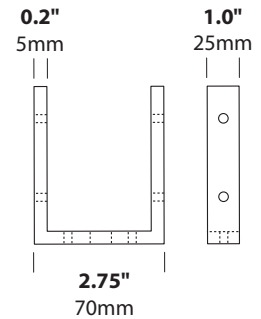

Post Dimensions

Steel U-Bracket Detail