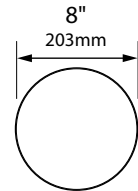

CATALOG NO.	DESCRIPTION	LAMP	SHIP WEIGHT
STANDARD DECK MOUNT:			
12v			
AL-17-CP24MR-BLT	Aluminum China Hat & 24" Post, Deck Mount, Black Texture	7w MR16 LED	10 lbs.
AL-17-CP36MR-BLT	Aluminum China Hat & 36" Post, Deck Mount, Black Texture	7w MR16 LED	10 lbs.
AL-17-CP24LM-BLT	Aluminum China Hat & 24" Post, Deck Mount, Black Texture	15W LED MODULE	10 lbs.
AL-17-CP36LM-BLT	Aluminum China Hat & 36" Post, Deck Mount, Black Texture	15W LED MODULE	10 lbs.
120v			
AL-17-CP24MR120-BLT	Aluminum China Hat & 24" Post, Deck Mount, Black Texture	7w MR16 LED	10 lbs.
AL-17-CP36MR120-BLT	Aluminum China Hat & 36" Post, Deck Mount, Black Texture	7w MR16 LED	10 lbs.
AL-17-CP24LM120-BLT	Aluminum China Hat & 24" Post, Deck Mount, Black Texture	15W LED MODULE	10 lbs.
AL-17-CP36LM120-BLT	Aluminum China Hat & 36" Post, Deck Mount, Black Texture	15W LED MODULE	10 lbs.
AL-17-CP24MR120-BRS	Brass China Hat & 24" Post, Deck Mount	7w MR16 LED	10 lbs.
AL-17-CP36MR120-BRS	Brass China Hat & 36" Post, Deck Mount	7w MR16 LED	10 lbs.
AL-17-CP24LM120-BRS	Brass China Hat & 24" Post, Deck Mount	15W LED MODULE	10 lbs.
AL-17-CP36LM120-BRS	Brass China Hat & 36" Post, Deck Mount	15W LED MODULE	10 lbs.
STAKE MOUNT SERIES:			
12v			
AL-17-CP24S-MR-BLT	Aluminum China Hat & 24" Post, Stake Mount, Black Texture	7w MR16 LED	10 lbs.
AL-17-CP36S-MR-BLT	Aluminum China Hat & 36" Post, Stake Mount, Black Texture	7w MR16 LED	10 lbs.
AL-17-CP24S-LM-BLT	Aluminum China Hat & 24" Post, Stake Mount, Black Texture	15W LED MODULE	10 lbs.
AL-17-CP36S-LM-BLT	Aluminum China Hat & 36" Post, Stake Mount, Black Texture	15W LED MODULE	10 lbs.
120v			
AL-17-CP24S-MR120-BLT	Aluminum China Hat & 24" Post, Stake Mount, Black Texture	7w MR16 LED	10 lbs.
AL-17-CP36S-MR120-BLT	Aluminum China Hat & 36" Post, Stake Mount, Black Texture	7w MR16 LED	10 lbs.
AL-17-CP24S-LM120-BLT	Aluminum China Hat & 24" Post, Stake Mount, Black Texture	15W LED MODULE	10 lbs.
AL-17-CP36S-LM120-BLT	Aluminum China Hat & 36" Post, Stake Mount, Black Texture	15W LED MODULE	10 lbs.
AL-17-CP24S-MR120-BRS	Brass China Hat & 24" Post, Stake Mount	7w MR16 LED	10 lbs.
AL-17-CP36S-MR120-BRS	Brass China Hat & 36" Post, Stake Mount	7w MR16 LED	10 lbs.
AL-17-CP24S-LM120-BRS	Brass China Hat & 24" Post, Stake Mount	15W LED MODULE	10 lbs.
AL-17-CP36S-LM120-BRS	Brass China Hat & 36" Post, Stake Mount	15W LED MODULE	10 lbs.