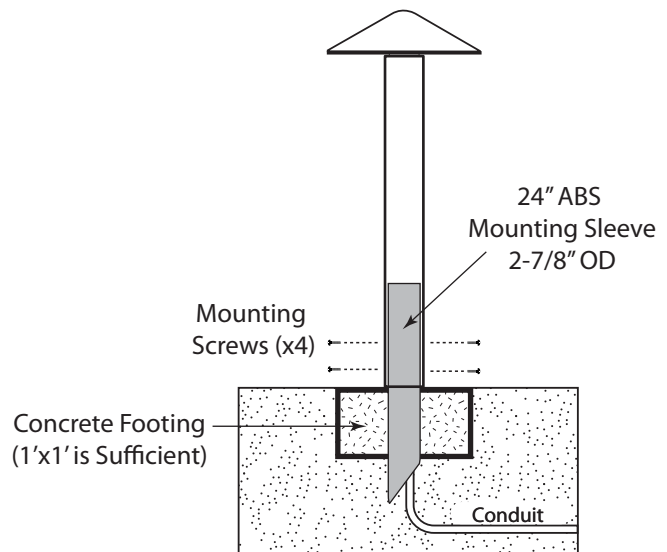

Post Dimensions

Steel U-Bracket Detail

STAKE MOUNT MODELS (-S)

EARTH MOUNT

Attach ABS Mounting Sleeve to post with four supplied screws.
Stake fixture into ground and pack down ground around post.

CONCRETE FOOTING MOUNT

Set ABS Mounting Sleeve into ground.
Pour concrete footing around Mounting Sleeve 1 foot by 1 foot is sufficient.
After concrete dries, slide fixture post over Mounting Sleeve and attach with four supplied screws