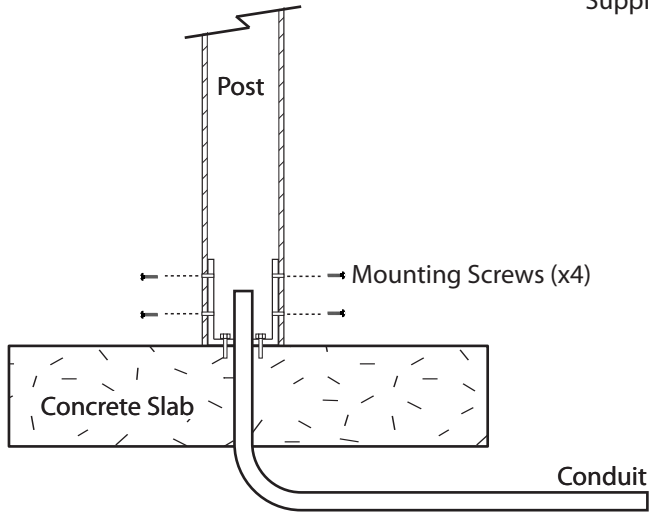

HORIZONTAL FOOTCANDLES • FIXTURE HEIGHT 36"

AL-17-CP36LM

HORIZONTAL FOOTCANDLES • FIXTURE HEIGHT 36"

COMMERCIAL POST AREA LIGHTS AL-17-CP SERIES

TYPE

U-BRACKET DECK MOUNT MODELS

Concrete Mounting Bolts/Anchors
Supplied by Others

Post Dimensions

Steel U-Bracket Detail

STAKE MOUNT MODELS (-S)

EARTH MOUNT

Attach ABS Mounting Sleeve to post with four supplied screws.
Stake fixture into ground and pack down ground around post.

CONCRETE FOOTING MOUNT

Set ABS Mounting Sleeve into ground.
Pour concrete footing around Mounting Sleeve 1 foot by 1 foot is sufficient.
After concrete dries, slide fixture post over Mounting Sleeve and attach with four supplied screws