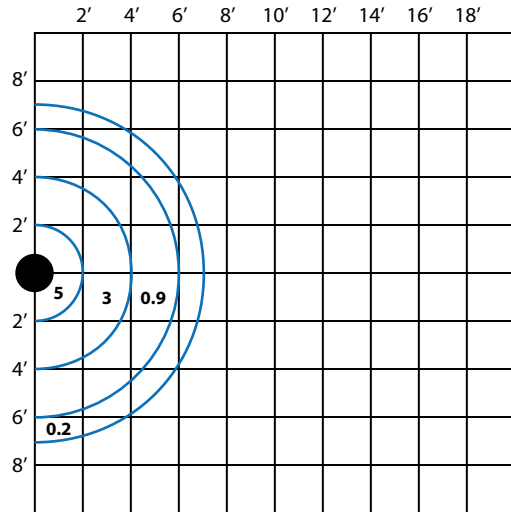

COMMERCIAL POST AREA LIGHTS AL-17-CP SERIES

TYPE

LIGHT DISTRIBUTIONS AND PHOTOMETRICS

AL-17-CP24MR

HORIZONTAL FOOTCANDLES • FIXTURE HEIGHT 24"

AL-17-CP24LM