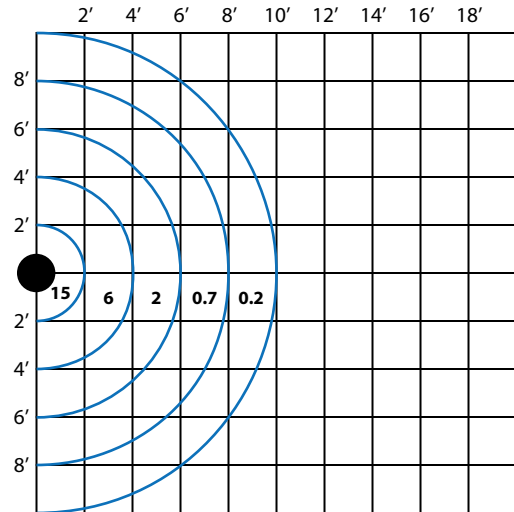

COMMERCIAL POST AREA LIGHTS AL-17-CP SERIES

TYPE

LIGHT DISTRIBUTIONS AND PHOTOMETRICS

AL-17-CP24MR

HORIZONTAL FOOTCANDLES • FIXTURE HEIGHT 24"

AL-17-CP24LM

HORIZONTAL FOOTCANDLES • FIXTURE HEIGHT 24"

AL-17-CP36MR