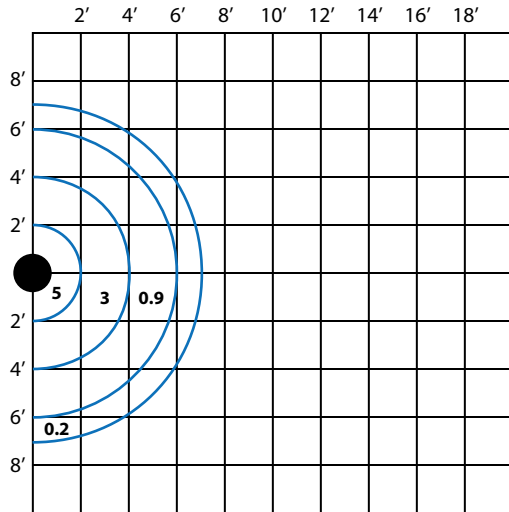

COMMERCIAL POST AREA LIGHTS AL-05-CP SERIES

TYPE

LIGHT DISTRIBUTIONS AND PHOTOMETRICS

AL-05-CP24MR

HORIZONTAL FOOTCANDLES • FIXTURE HEIGHT 24"

AL-05-CP24LM

HORIZONTAL FOOTCANDLES • FIXTURE HEIGHT 24"

AL-05-CP36MR