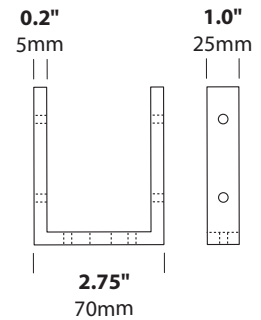

Post Dimensions

Steel U-Bracket Detail