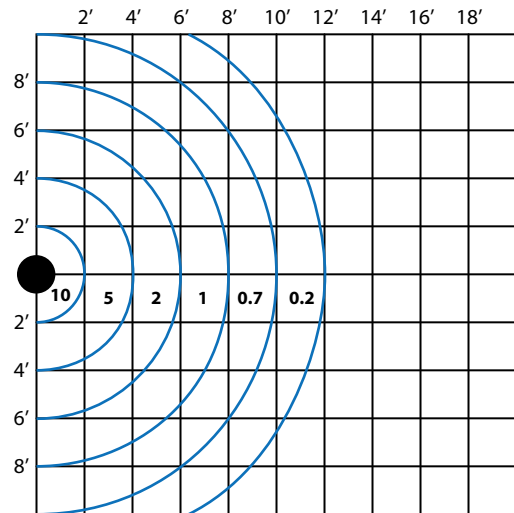

HORIZONTAL FOOTCANDLES • FIXTURE HEIGHT 36"