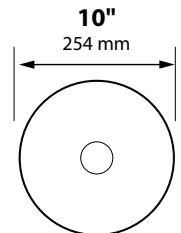

CATALOG NO.	DESCRIPTION	LAMP	SHIP WEIGHT
STANDARD DECK MOUNT:			
12v			
AL-05-CP24MR-BLT	Aluminum China Hat & 24" Post, Deck Mount, Black Texture	7W MR16 LED	10 lbs.
AL-05-CP36MR-BLT	Aluminum China Hat & 36" Post, Deck Mount, Black Texture	7W MR16 LED	10 lbs.
AL-05-CP24LM-BLT	Aluminum China Hat & 24" Post, Deck Mount, Black Texture	15W LED MODULE	10 lbs.
AL-05-CP36LM-BLT	Aluminum China Hat & 36" Post, Deck Mount, Black Texture	15W LED MODULE	10 lbs.
AL-05-CP24MR-BRS			
Brass China Hat & 24" Post, Deck Mount			
AL-05-CP36MR-BRS			
Brass China Hat & 36" Post, Deck Mount			
AL-05-CP24LM-BRS			
Brass China Hat & 24" Post, Deck Mount			
AL-05-CP36LM-BRS			
Brass China Hat & 36" Post, Deck Mount			
120v			
AL-05-CP24MR120-BLT	Aluminum China Hat & 24" Post, Deck Mount, Black Texture	7W MR16 LED	10 lbs.
AL-05-CP36MR120-BLT	Aluminum China Hat & 36" Post, Deck Mount, Black Texture	7W MR16 LED	10 lbs.
AL-05-CP24LM120-BLT	Aluminum China Hat & 24" Post, Deck Mount, Black Texture	15W LED MODULE	10 lbs.
AL-05-CP36LM120-BLT	Aluminum China Hat & 36" Post, Deck Mount, Black Texture	15W LED MODULE	10 lbs.
AL-05-CP24MR120-BRS			
Brass China Hat & 24" Post, Deck Mount			
AL-05-CP36MR120-BRS			
Brass China Hat & 36" Post, Deck Mount			
AL-05-CP24LM120-BRS			
Brass China Hat & 24" Post, Deck Mount			
AL-05-CP36LM120-BRS			
Brass China Hat & 36" Post, Deck Mount			
STAKE MOUNT SERIES:			
12v			
AL-05-CP24S-MR-BLT	Aluminum China Hat & 24" Post, Stake Mount, Black Texture	7W MR16 LED	10 lbs.
AL-05-CP36S-MR-BLT	Aluminum China Hat & 36" Post, Stake Mount, Black Texture	7W MR16 LED	10 lbs.
AL-05-CP24S-LM-BLT	Aluminum China Hat & 24" Post, Stake Mount, Black Texture	15W LED MODULE	10 lbs.
AL-05-CP36S-LM-BLT	Aluminum China Hat & 36" Post, Stake Mount, Black Texture	15W LED MODULE	10 lbs.
AL-05-CP24S-MR-BRS			
Brass China Hat & 24" Post, Stake Mount			
AL-05-CP36S-MR-BRS			
Brass China Hat & 36" Post, Stake Mount			
AL-05-CP24S-LM-BRS			
Brass China Hat & 24" Post, Stake Mount			
AL-05-CP36S-LM-BRS			
Brass China Hat & 36" Post, Stake Mount			
120v			
AL-05-CP24S-MR120-BLT	Aluminum China Hat & 24" Post, Stake Mount, Black Texture	7W MR16 LED	10 lbs.
AL-05-CP36S-MR120-BLT	Aluminum China Hat & 36" Post, Stake Mount, Black Texture	7W MR16 LED	10 lbs.
AL-05-CP24S-LM120-BLT	Aluminum China Hat & 24" Post, Stake Mount, Black Texture	15W LED MODULE	10 lbs.
AL-05-CP36S-LM120-BLT	Aluminum China Hat & 36" Post, Stake Mount, Black Texture	15W LED MODULE	10 lbs.
AL-05-CP24S-MR120-BRS			
Brass China Hat & 24" Post, Stake Mount			
AL-05-CP36S-MR120-BRS			
Brass China Hat & 36" Post, Stake Mount			
AL-05-CP24S-LM120-BRS			
Brass China Hat & 24" Post, Stake Mount			
AL-05-CP36S-LM120-BRS			
Brass China Hat & 36" Post, Stake Mount