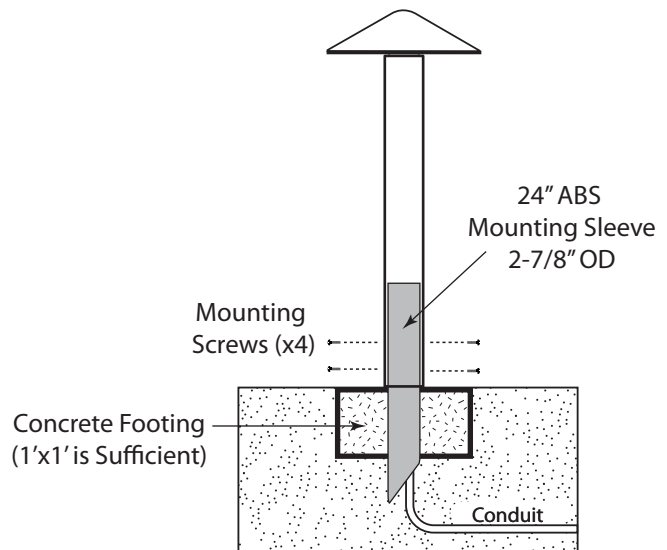

Post Dimensions

Steel U-Bracket Detail

STAKE MOUNT MODELS (-S)

EARTH MOUNT

Attach ABS Mounting Sleeve to post with four supplied screws.
Stake fixture into ground and pack down ground around post.

CONCRETE FOOTING MOUNT

Set ABS Mounting Sleeve into ground.
Pour concrete footing around Mounting Sleeve 1 foot by 1 foot is sufficient.
After concrete dries, slide fixture post over Mounting Sleeve and attach with four supplied screws