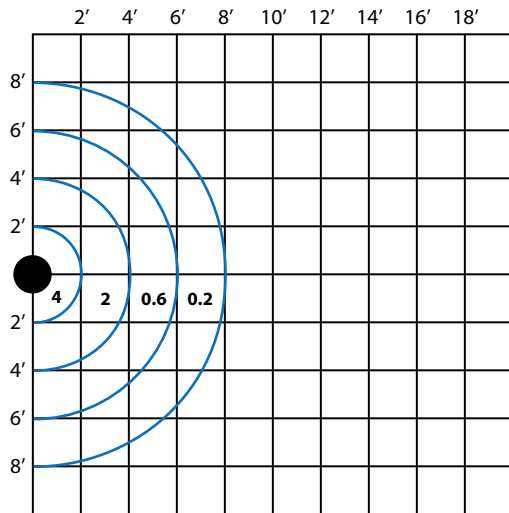

HORIZONTAL FOOTCANDLES • FIXTURE HEIGHT 36"

AL-05-CP36LM