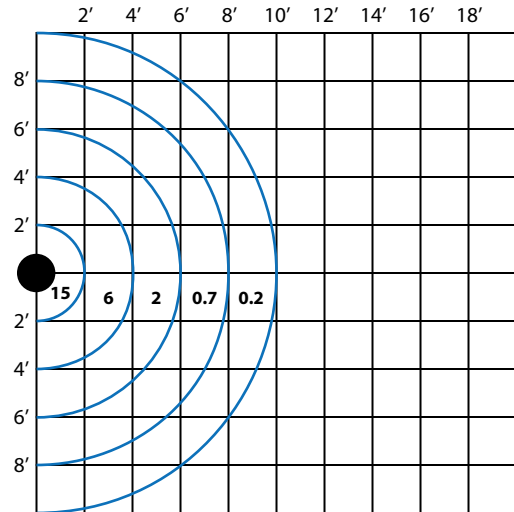

COMMERCIAL POST AREA LIGHTS AL-05-CP SERIES

TYPE

LIGHT DISTRIBUTIONS AND PHOTOMETRICS

AL-05-CP24MR

HORIZONTAL FOOTCANDLES • FIXTURE HEIGHT 24"

AL-05-CP24LM

HORIZONTAL FOOTCANDLES • FIXTURE HEIGHT 24"

AL-05-CP36MR