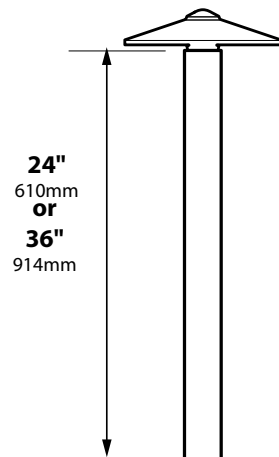

CATALOG NO.	DESCRIPTION	LAMP	SHIP WEIGHT
STANDARD DECK MOUNT:			
12v			
AL-05-CP24MR-BLT	Aluminum China Hat & 24" Post, Deck Mount, Black Texture	7W MR16 LED	10 lbs.
AL-05-CP36MR-BLT	Aluminum China Hat & 36" Post, Deck Mount, Black Texture	7W MR16 LED	10 lbs.
AL-05-CP24LM-BLT	Aluminum China Hat & 24" Post, Deck Mount, Black Texture	15W LED MODULE	10 lbs.
AL-05-CP36LM-BLT	Aluminum China Hat & 36" Post, Deck Mount, Black Texture	15W LED MODULE	10 lbs.
AL-05-CP24MR-BRS			
Brass China Hat & 24" Post, Deck Mount			
AL-05-CP36MR-BRS			
Brass China Hat & 36" Post, Deck Mount			
AL-05-CP24LM-BRS			
Brass China Hat & 24" Post, Deck Mount			
AL-05-CP36LM-BRS			
Brass China Hat & 36" Post, Deck Mount			
120v			
AL-05-CP24MR120-BLT	Aluminum China Hat & 24" Post, Deck Mount, Black Texture	7W MR16 LED	10 lbs.
AL-05-CP36MR120-BLT	Aluminum China Hat & 36" Post, Deck Mount, Black Texture	7W MR16 LED	10 lbs.
AL-05-CP24LM120-BLT	Aluminum China Hat & 24" Post, Deck Mount, Black Texture	15W LED MODULE	10 lbs.
AL-05-CP36LM120-BLT	Aluminum China Hat & 36" Post, Deck Mount, Black Texture	15W LED MODULE	10 lbs.
AL-05-CP24MR120-BRS			
Brass China Hat & 24" Post, Deck Mount			
AL-05-CP36MR120-BRS			
Brass China Hat & 36" Post, Deck Mount			
AL-05-CP24LM120-BRS			
Brass China Hat & 24" Post, Deck Mount			
AL-05-CP36LM120-BRS			
Brass China Hat & 36" Post, Deck Mount			
STAKE MOUNT SERIES:			
12v			
AL-05-CP24S-MR-BLT	Aluminum China Hat & 24" Post, Stake Mount, Black Texture	7W MR16 LED	10 lbs.
AL-05-CP36S-MR-BLT	Aluminum China Hat & 36" Post, Stake Mount, Black Texture	7W MR16 LED	10 lbs.
AL-05-CP24S-LM-BLT	Aluminum China Hat & 24" Post, Stake Mount, Black Texture	15W LED MODULE	10 lbs.
AL-05-CP36S-LM-BLT	Aluminum China Hat & 36" Post, Stake Mount, Black Texture	15W LED MODULE	10 lbs.
AL-05-CP24S-MR-BRS			
Brass China Hat & 24" Post, Stake Mount			
AL-05-CP36S-MR-BRS			
Brass China Hat & 36" Post, Stake Mount			
AL-05-CP24S-LM-BRS			
Brass China Hat & 24" Post, Stake Mount			
AL-05-CP36S-LM-BRS			
Brass China Hat & 36" Post, Stake Mount			
120v			
AL-05-CP24S-MR120-BLT	Aluminum China Hat & 24" Post, Stake Mount, Black Texture	7W MR16 LED	10 lbs.
AL-05-CP36S-MR120-BLT	Aluminum China Hat & 36" Post, Stake Mount, Black Texture	7W MR16 LED	10 lbs.
AL-05-CP24S-LM120-BLT	Aluminum China Hat & 24" Post, Stake Mount, Black Texture	15W LED MODULE	10 lbs.
AL-05-CP36S-LM120-BLT	Aluminum China Hat & 36" Post, Stake Mount, Black Texture	15W LED MODULE	10 lbs.
AL-05-CP24S-MR120-BRS			
Brass China Hat & 24" Post, Stake Mount			
AL-05-CP36S-MR120-BRS			
Brass China Hat & 36" Post, Stake Mount			
AL-05-CP24S-LM120-BRS			
Brass China Hat & 24" Post, Stake Mount			
AL-05-CP36S-LM120-BRS			
Brass China Hat & 36" Post, Stake Mount