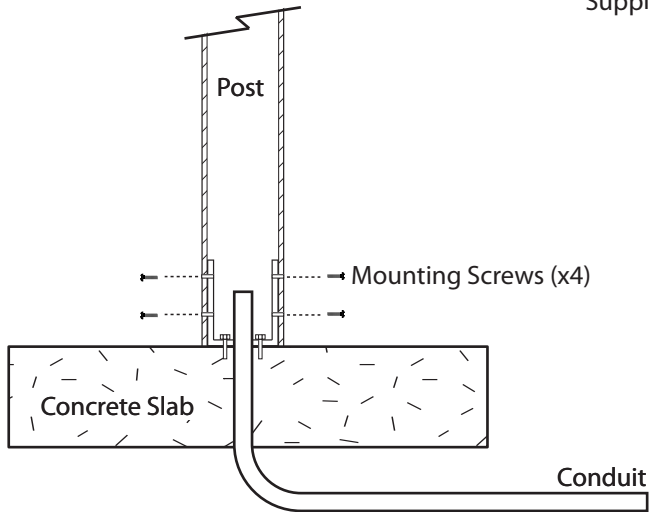

HORIZONTAL FOOTCANDLES • FIXTURE HEIGHT 36"

AL-05-CP36LM

HORIZONTAL FOOTCANDLES • FIXTURE HEIGHT 36"

COMMERCIAL POST AREA LIGHTS AL-05-CP SERIES

TYPE

U-BRACKET DECK MOUNT MODELS

Concrete Mounting Bolts/Anchors
Supplied by Others

Post Dimensions

Steel U-Bracket Detail

STAKE MOUNT MODELS (-S)

EARTH MOUNT

Attach ABS Mounting Sleeve to post with four supplied screws.
Stake fixture into ground and pack down ground around post.

CONCRETE FOOTING MOUNT

Set ABS Mounting Sleeve into ground.
Pour concrete footing around Mounting Sleeve 1 foot by 1 foot is sufficient.
After concrete dries, slide fixture post over Mounting Sleeve and attach with four supplied screws