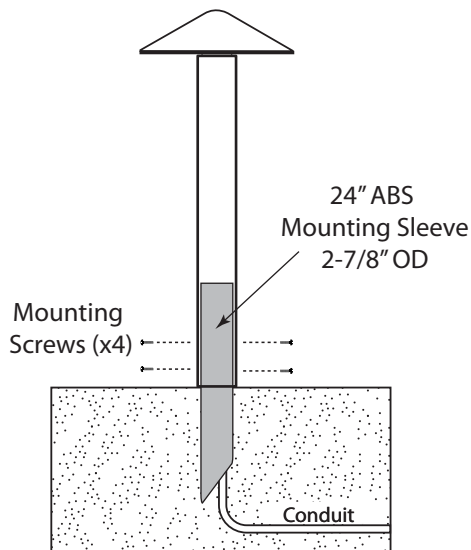

STAKE MOUNT MODELS (-S)

EARTH MOUNT

Attach ABS Mounting Sleeve to post with four supplied screws.
Stake fixture into ground and pack down ground around post.