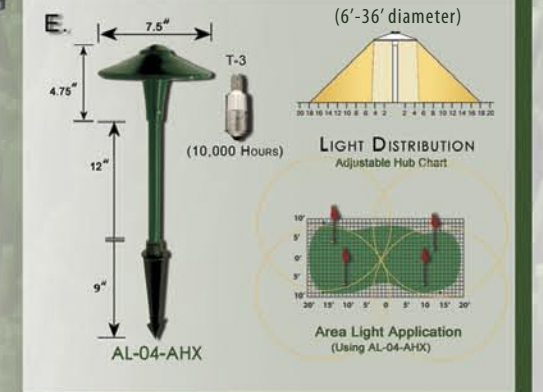

13 Watt Compact Fluorescent

12V ADJUSTABLE AREA LIGHTS

Other Alternatives for Putting Greens:

SPECIFICATIONS			
A. Housing: Cast Aluminum or Cast Brass	B. Housing: Extruded Aluminum or Cast Brass	C. Housing: Cast Aluminum or Cast Brass	E. Housing: Cast Aluminum or Cast Brass 7.5" Hat
Stem: 9" Stem 7/8" O.D. Extruded Aluminum Threaded 1/2" NPS	Stem: 25" Stem 7/8" O.D. Extruded Aluminum Threaded 1/2" NPS	Stem: 9" Stem 7/8" O.D. Extruded Aluminum Threaded 1/2" NPS	Stem: 12" Stem 7/8" O.D. Tube
Socket: G5.35 Ceramic Bi-Pin 250°C Teflon Wire	Socket: BA-15 D.C. Brass/Nickel Plated	Socket: G5.35 Ceramic Bi-Pin 250°C Teflon Wire	Socket: S.C. Bayonet Base (BA-15s)
Lamp: 35w MR16 60° (VWFL) (50w max)	Lamp: 35w T4/D.C. Halogen (50w max)	Lamp: 35w MR16 60° (VWFL) (50w max)	Lamp: 20w T3 S.C. Xenon (35w max)
Lens: Solite Tempered Glass Lens	Lens: Clear Tempered Glass Lens	Lens: Solite Tempered Glass Lens	Lamp: FA-03 Black PVC Stake Supplied or FA-25 Commercial Mounting Pedestal Optional
Mounting: FA-03 Black PVC Stake Supplied or FA-25 Commercial Mounting Pedestal Optional	Mounting: FA-03 Black PVC Stake Supplied or FA-25 Commercial Mounting Pedestal Optional	Mounting: FA-03 Black PVC Stake Supplied or FA-25 Commercial Mounting Pedestal Optional	Mounting: FA-03 Black PVC Stake Supplied or FA-25 Commercial Mounting Pedestal Optional
Connection: FA-05 Quick Connector (Not Supplied)	Connection: FA-05 Quick Connector (Not Supplied)	Connection: FA-05 Quick Connector (Not Supplied)	Connection: FA-05 Quick Connector (Not Supplied)
Wiring: Black 3' 18-2 Zip Cord	Wiring: Black 3' 18-2 Zip Cord	Wiring: Black 3' 18-2 Zip Cord	Wiring: Black 3' 18-2 Zip Cord
25 Foot Lead Wire Available 16/2 add (-25F)	25 Foot Lead Wire Available 16/2 add (-25F)	25 Foot Lead Wire Available 16/2 add (-25F)	25 Foot Lead Wire Available 16/2 add (-25F)