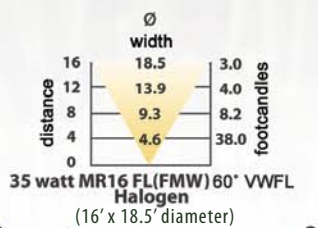

PGL-03 LIGHT DISTRIBUTION

D.