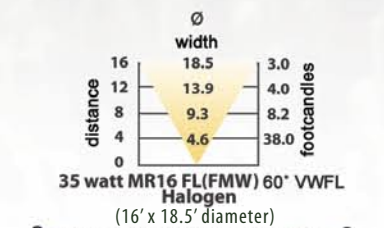

12V PUTTING GREEN LIGHTS

THE ULTIMATE 120V PUTTING GREEN LIGHT

PGL-01

(5,000 Hours)

PGL-01 LIGHT DISTRIBUTION

PGL-02

(10,000 Hours)

PGL-02 LIGHT DISTRIBUTION