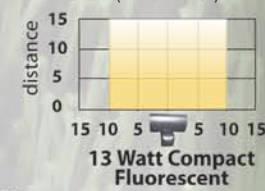

PGL-03

(5,000 Hours)

PGL-03 LIGHT DISTRIBUTION

D.

PGL-04

Features a cup holder, ball holder and two putter holders

PGL-04 LIGHT DISTRIBUTION

13 Watt Compact Fluorescent