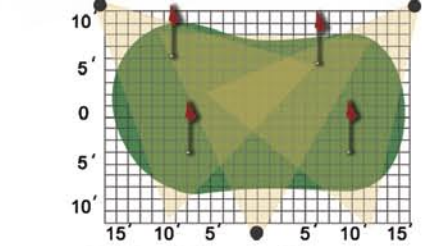

PGL-03 LIGHT DISTRIBUTION

D.