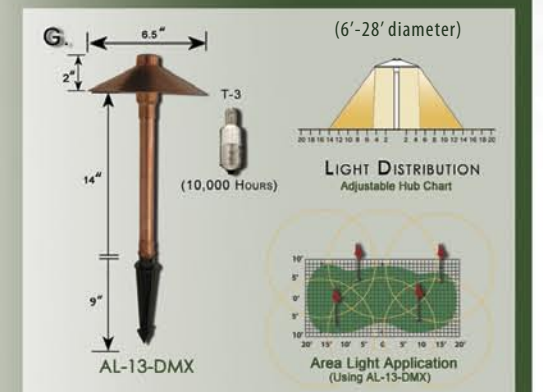

PGL-05 Cup Lights shown with optional FA-FLAG acrylic flags

12V ADJUSTABLE AREA LIGHTS

Other Alternatives for Putting Greens:

SPECIFICATIONS			
A. Housing: Cast Aluminum or Cast Brass	B. Housing: Extruded Aluminum or Cast Brass	C. Housing: Cast Aluminum or Cast Brass	E. Housing: Cast Aluminum or Cast Brass 7.5" Hat
Stem: 9" Stem 7/8" O.D. Extruded Aluminum Threaded 1/2" NPS	Stem: 25" Stem 7/8" O.D. Extruded Aluminum Threaded 1/2" NPS	Stem: 9" Stem 7/8" O.D. Extruded Aluminum Threaded 1/2" NPS	Stem: 12" Stem 7/8" O.D. Tube
Socket: G5.35 Ceramic Bi-Pin 250°C Teflon Wire	Socket: BA-15 D.C. Brass/Nickel Plated	Socket: G5.35 Ceramic Bi-Pin 250°C Teflon Wire	Socket: S.C. Bayonet Base (BA-15s)
Lamp: 35w MR16 60° (VWFL) (50w max)	Lamp: 35w T4/D.C. Halogen (50w max)	Lamp: 35w MR16 60° (VWFL) (50w max)	Lamp: 20w T3 S.C. Xenon (35w max)
Lens: Solite Tempered Glass Lens	Lens: Clear Tempered Glass Lens	Lens: Solite Tempered Glass Lens	Lamp: FA-03 Black PVC Stake Supplied or FA-25 Commercial Mounting Pedestal Optional
Mounting: FA-03 Black PVC Stake Supplied or FA-25 Commercial Mounting Pedestal Optional	Mounting: FA-03 Black PVC Stake Supplied or FA-25 Commercial Mounting Pedestal Optional	Mounting: FA-03 Black PVC Stake Supplied or FA-25 Commercial Mounting Pedestal Optional	Mounting: FA-03 Black PVC Stake Supplied or FA-25 Commercial Mounting Pedestal Optional
Connection: FA-05 Quick Connector (Not Supplied)	Connection: FA-05 Quick Connector (Not Supplied)	Connection: FA-05 Quick Connector (Not Supplied)	Connection: FA-05 Quick Connector (Not Supplied)
Wiring: Black 3' 18-2 Zip Cord	Wiring: Black 3' 18-2 Zip Cord	Wiring: Black 3' 18-2 Zip Cord	Wiring: Black 3' 18-2 Zip Cord
25 Foot Lead Wire Available 16/2 add (-25F)	25 Foot Lead Wire Available 16/2 add (-25F)	25 Foot Lead Wire Available 16/2 add (-25F)	25 Foot Lead Wire Available 16/2 add (-25F)