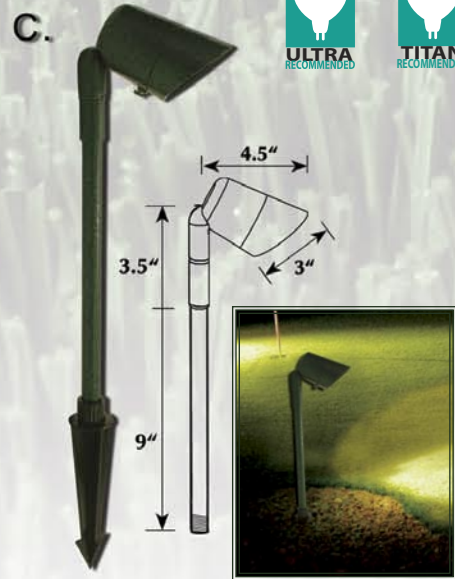

PGL-03

(5,000 Hours)

D.