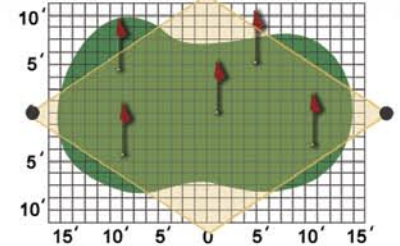

12V PUTTING GREEN LIGHTS

THE ULTIMATE 120V PUTTING GREEN LIGHT

PGL-01

(5,000 Hours)

PGL-01 LIGHT DISTRIBUTION

PGL-02

(10,000 Hours)

PGL-02 LIGHT DISTRIBUTION