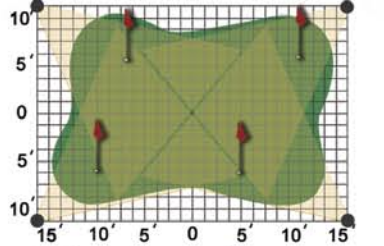

PGL-01 LIGHT DISTRIBUTION