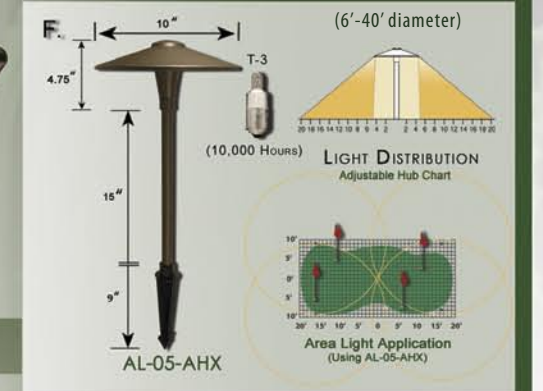

13 Watt Compact Fluorescent

12V ADJUSTABLE AREA LIGHTS

Other Alternatives for Putting Greens:

SPECIFICATIONS			
A. Housing: Cast Aluminum or Cast Brass	B. Housing: Extruded Aluminum or Cast Brass	C. Housing: Cast Aluminum or Cast Brass	E. Housing: Cast Aluminum or Cast Brass 7.5" Hat
Stem: 9" Stem 7/8" O.D. Extruded Aluminum Threaded 1/2" NPS	Stem: 25" Stem 7/8" O.D. Extruded Aluminum Threaded 1/2" NPS	Stem: 9" Stem 7/8" O.D. Extruded Aluminum Threaded 1/2" NPS	Stem: 12" Stem 7/8" O.D. Tube
Socket: G5.35 Ceramic Bi-Pin 250°C Teflon Wire	Socket: BA-15 D.C. Brass/Nickel Plated	Socket: G5.35 Ceramic Bi-Pin 250°C Teflon Wire	Socket: S.C. Bayonet Base (BA-15s)
Lamp: 35w MR16 60° (VWFL) (50w max)	Lamp: 35w T4/D.C. Halogen (50w max)	Lamp: 35w MR16 60° (VWFL) (50w max)	Lamp: 20w T3 S.C. Xenon (35w max)
Lens: Solite Tempered Glass Lens	Lens: Clear Tempered Glass Lens	Lens: Solite Tempered Glass Lens	Lamp: FA-03 Black PVC Stake Supplied or FA-25 Commercial Mounting Pedestal Optional
Mounting: FA-03 Black PVC Stake Supplied or FA-25 Commercial Mounting Pedestal Optional	Mounting: FA-03 Black PVC Stake Supplied or FA-25 Commercial Mounting Pedestal Optional	Mounting: FA-03 Black PVC Stake Supplied or FA-25 Commercial Mounting Pedestal Optional	Mounting: FA-03 Black PVC Stake Supplied or FA-25 Commercial Mounting Pedestal Optional
Connection: FA-05 Quick Connector (Not Supplied)	Connection: FA-05 Quick Connector (Not Supplied)	Connection: FA-05 Quick Connector (Not Supplied)	Connection: FA-05 Quick Connector (Not Supplied)
Wiring: Black 3' 18-2 Zip Cord	Wiring: Black 3' 18-2 Zip Cord	Wiring: Black 3' 18-2 Zip Cord	Wiring: Black 3' 18-2 Zip Cord
25 Foot Lead Wire Available 16/2 add (-25F)	25 Foot Lead Wire Available 16/2 add (-25F)	25 Foot Lead Wire Available 16/2 add (-25F)	25 Foot Lead Wire Available 16/2 add (-25F)