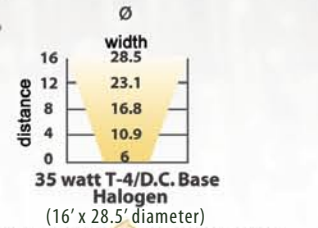

12V PUTTING GREEN LIGHTS

THE ULTIMATE 120V PUTTING GREEN LIGHT

PGL-01

(5,000 Hours)

PGL-01 LIGHT DISTRIBUTION

PGL-02

(10,000 Hours)

PGL-02 LIGHT DISTRIBUTION