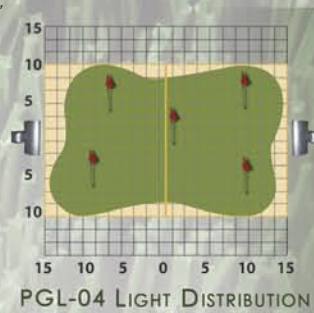

12V PUTTING GREEN LIGHTS

THE ULTIMATE 120V PUTTING GREEN LIGHT

PGL-01

(5,000 Hours)

PGL-01 LIGHT DISTRIBUTION

PGL-02

(10,000 Hours)

PGL-02 LIGHT DISTRIBUTION

PGL-03

(5,000 Hours)

PGL-03 LIGHT DISTRIBUTION

D.

PGL-04

Features a cup holder, ball holder and two putter holders

PGL-04 LIGHT DISTRIBUTION

13 Watt Compact Fluorescent