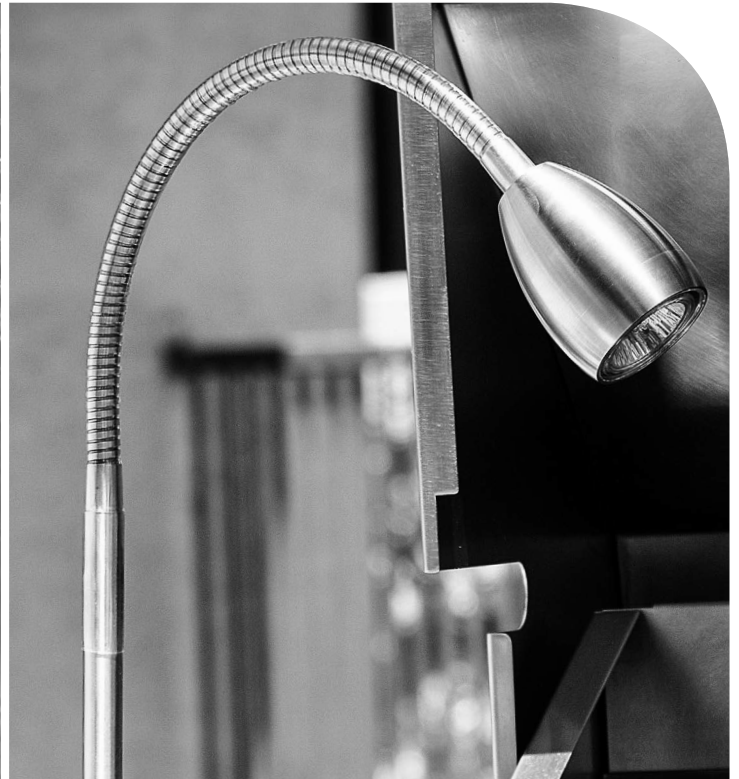

BARBECUE LIGHTS LIST PRICE GUIDE

BBQ LIGHTS	BQ-FD01 DECK SERIES	THREADED EGG					12v/120v
	Number	Description	Lamp	L #	Lumens	Lamp Hours	PRICE
	BQFD01L48SS	12v, Deck Mount BBQ Light, 316 stainless steel housing	7w MR16 LED SS	L48	550	40,000	\$263.00
	Number	Description	Lamp	L #	Lumens	Lamp Hours	PRICE
	BQFD01L134SS	120v, Deck Mount BBQ Light, 316 stainless steel housing Supplied with 9ft Power Cord and Plug*	7w PAR16 LED SS	L134	550	40,000	\$283.00
	Power Kits	Description					
	CATALOG NO.						
	BQFA01	15w Magnetic Plug in 12v Transformer, 120v Input					\$50.00
	BQFA02	12v Battery w/ 10ft 18/2 Lead Wire & Battery Charger					\$177.00
	BQFA03	FA05 Quick Connector & 20ft 18/2 Wire To Existing Voltage Systems - 12v					\$29.00

BBQ LIGHTS	BQ-FC01 CLAMP SERIES	THREADED EGG					12v/120v
	Number	Description	Lamp	L #	Lumens	Lamp Hours	PRICE
	BQFC301L48SS	12v, 3" Clamp Mount BBQ Light, 316 stainless steel housing	7w MR16 LED SS	L48	550	40,000	\$284.00
	BQFC501L48SS	12v, 5" Clamp Mount BBQ Light, 316 stainless steel housing	7w MR16 LED SS	L48	550	40,000	\$290.00
	Number	Description	Lamp	L #	Lumens	Lamp Hours	PRICE
BQFC301L134SS	120v, 3" Clamp Mount BBQ Light, 316 stainless steel housing	7w PAR16 LED SS	L134	550	40,000	\$314.00	
BQFC501L134SS	120v, 5" Clamp Mount BBQ Light, 316 stainless steel housing Supplied with 9ft Power Cord and Plug*	7w PAR16 LED SS	L134	550	40,000	\$320.00	
	Power Kits	Description					
	CATALOG NO.						
	BQFA01	15w Magnetic Plug in 12v Transformer, 120v Input					\$50.00
	BQFA02	12v Battery w/ 10ft 18/2 Lead Wire & Battery Charger					\$177.00
	BQFA03	FA05 Quick Connector & 20ft 18/2 Wire To Existing Voltage Systems - 12v					\$29.00