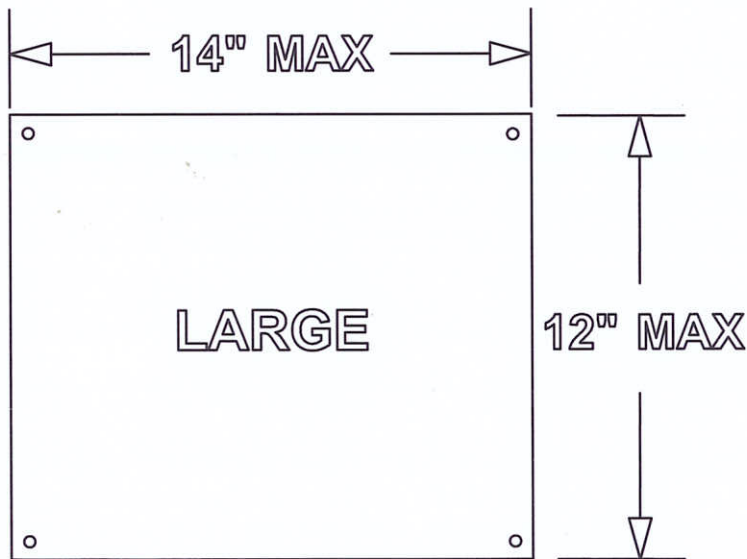

LIST PRICE
ALUM (PAINTED)	$80.00
BRASS	$205.00
BRASS ACID TREATED	$223.00