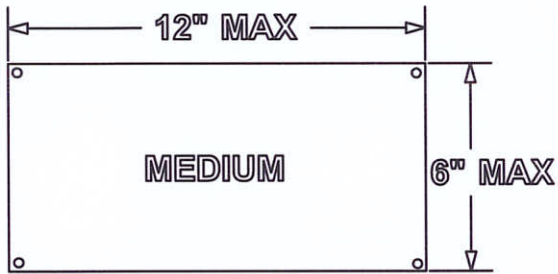

LIST PRICE
ALUM (PAINTED)	$33.00
BRASS	$76.00
BRASS ACID TREATED	$91.00