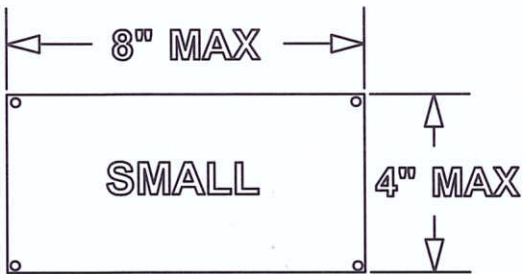

RETROFIT BACK PLATES FOR STEP LIGHT FIXTURES

	LIST PRICE
ALUM (PAINTED)	$23.00
BRASS	$45.00
BRASS ACID TREATED	$59.00