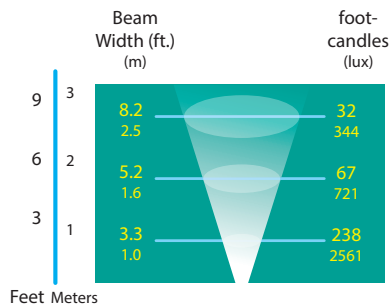

FL-LED-AR111-SS15W-45