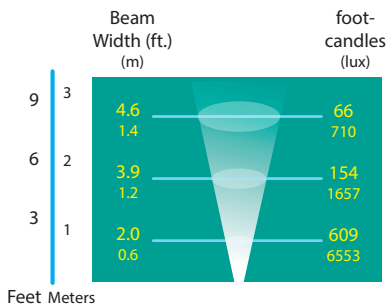

LIGHT DISTRIBUTIONS AND PHOTOMETRICS

FL-LED-AR111-SS15W-15