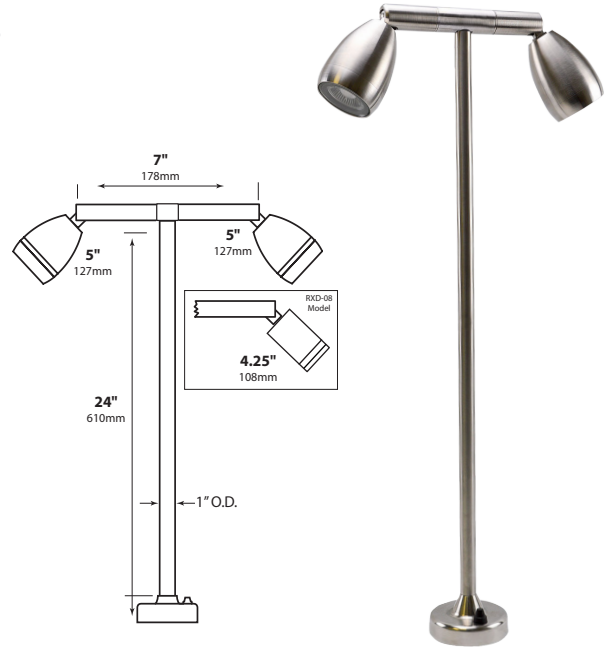

COMMERCIAL BARBECUE LIGHT BQ-15-TCD SERIES

TYPE

SPECIFICATIONS

CONSTRUCTION:

- FIXTURE:** Cast 316 stainless steel body and matching cap
- STEM:** Commercial grade 0.8" x 24" 316 stainless steel rigid stem and 1" x 2.5" bar on top with two 335° x 90° rotating swivels
- MOUNT:** Cast 316 stainless steel deck mount canopy
- SWITCH:** On/Off push button with weatherproof rubber boot cover
- LENS:** High impact clear tempered flat glass
- O-RING:** High temperature red silicone
- FINISH:** Stainless Steel - Brushed

12v ELECTRICAL SPECIFICATIONS:

- LAMPS SUPPLIED:** 2x 7w ARROW Super Saver LED (-L48) 40,000 hours
- SOCKET:** High temperature ceramic GU5.3 bi-pin with 250°C silicone lead wires
- WIRING:** Black 10 foot 18/2 zip cord from base of fixture
For 25 foot 16/2 fixture lead wire add -25F to catalog number

120v ELECTRICAL SPECIFICATIONS:

- LAMPS OPTION:** 2x 7w PAR16 LED (-L134) 40,000 hours
- SOCKET:** High temperature ceramic E26 medium base with 250°C silicone lead wires
- WIRING:** Standard Black, White and Ground 9" lead wires

BQ-15-TCD14-L134-SS

ORDERING INFORMATION

CATALOG NO.	DESCRIPTION	LAMP	SHIP WEIGHT
12v			
BQ-15-TCD14-L48-SS	Commercial Deck Mount 316SS BBQ Light with Twin BQ-14 Heads	2x 7w MR16 LED SS	5.0 lbs.
BQ-15-TCDRXD08-L48-SS	Commercial Deck Mount 316SS BBQ Light with Twin RXD-08 Heads	2x 7w MR16 LED SS	5.0 lbs.
120v			
BQ-15-TCD14-L134-SS	Commercial Deck Mount 316SS BBQ Light with Twin BQ-14 Heads	2x 7w PAR16 LED SS	5.0 lbs.
BQ-15-TCDRXD08-L134-SS	Commercial Deck Mount 316SS BBQ Light with Twin RXD-08 Heads	2x 7w PAR16 LED SS	5.0 lbs.