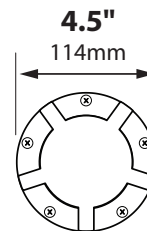

MARKER LIGHT SL-20-SMMSM SERIES

TYPE

SPECIFICATIONS

CONSTRUCTION:

MARKER DOME: Cast aluminum or cast brass, overall cover height is 1.25", It is .875" from top of screw ledge

LENS: High impact clear tempered convex glass

Note: Number of light openings may be customized, specify at time of order

VEHICULAR PRESSURE RATING: 8800 lbs

ORDERING INFORMATION

CATALOG NO.	DESCRIPTION	LAMP SUPPLIED	SHIP WEIGHT
SL-20-SMMSMLEDPBLT	Well Light, Aluminum Marker	4w LEDP	2.0 lbs.
SL-20-SMMSMLEDPBRS	Well Light, Brass Marker	4w LEDP	3.0 lbs.
SL-20-SMMSMLEDP120VBLT	Well Light, Aluminum Marker	4w LEDP	2.0 lbs.
SL-20-SMMSMLEDP120VBR	Well Light, Brass Marker	4w LEDP	3.0 lbs.