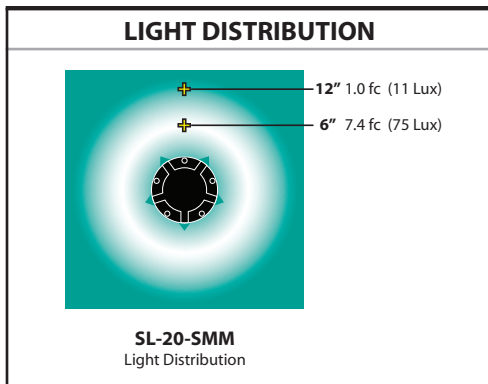

MARKER LIGHT SL-20-SMMSM SERIES

TYPE

SPECIFICATIONS

CONSTRUCTION:

MARKER DOME: Cast aluminum or cast brass, overall cover height is 1.25", It is .875" from top of screw ledge

LENS: High impact clear tempered convex glass

O-RING: High temperature red silicone

LIGHT SOURCE: 4w 300 lumen integrated round LED flat panel, warm white 3000K; Optional cool white 5200K 320 lumen available (modify part number to "LEDP52")

LIFETIME RATING: 50,000 hours

Note: Number of light openings may be customized, specify at time of order

VEHICULAR PRESSURE RATING: 8800 lbs

ORDERING INFORMATION

CATALOG NO.	DESCRIPTION	LAMP SUPPLIED	SHIP WEIGHT
SL-20-SMMSMLEDPBLT	Well Light, Aluminum Marker	4w LEDP	2.0 lbs.
SL-20-SMMSMLEDPBRS	Well Light, Brass Marker	4w LEDP	3.0 lbs.
SL-20-SMMSMLEDP120VBLT	Well Light, Aluminum Marker	4w LEDP	2.0 lbs.
SL-20-SMMSMLEDP120VBR	Well Light, Brass Marker	4w LEDP	3.0 lbs.