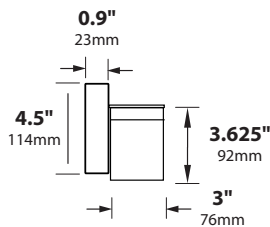

### OPTICS DETAILS:

Beam Type	Angle	Visual Indicator
Spot	15°	Red Dot
Flood	40°	Green Dot
Wide Flood	60°	Blue Dot