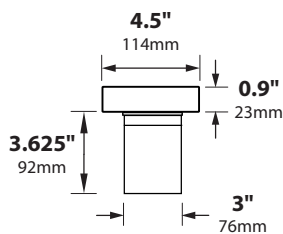

OPTICS DETAILS:

Beam Type	Angle	Visual Indicator
Spot	15°	Red Dot
Flood	40°	Green Dot
Wide Flood	60°	Blue Dot

BEAM/GLARE CONTROL ACCESSORIES

FA-08-06	Round 1/4" Hex Cell Louver
FA-10-20-BLUE	Blue Tempered Glass Lens
FA-10-20-GREEN	Green Tempered Glass Lens
FA-98-20	Linear Spread Tempered Glass Lens
FA-104-20	Wide Spread Tempered Glass Lens Softener
FA-RXS3LENS	3"Ø x 3.5" Clear Acrylic Lens
FA-RXS3LENSB	3"Ø x 3.5" Sand Blast Acrylic Lens

JOB INFORMATION

Type:	Date:
Job Name:	
Cat. No.:	
Lamp(s):	
Specifier:	
Contractor:	
Notes:	

FOCUS INDUSTRIES INC.
25301 COMMERCENTRE DRIVE
LAKE FOREST, CA 92630

www.focusindustries.com
sales@focusindustries.com
(949) 830-1350 • FAX (949) 830-3390

Black Texture (Standard)	Antique Verde	Bronze Texture	Camel	White Texture	Hunter Texture	Rust	Weathered Iron	Weathered Brown	Stucco	Rubbed Verde	Chrome Powder	Terra Cotta	Acid Rust	Acid Verde	Black Acid Treatment
-BLT	-ATV	-BRT	-CAM	-WTX	-HTX	-RST	-WIR	-WBR	-STU	-RBV	-CPR	-TRC	-BAR/CAR	-BAV/CAV	-BAT