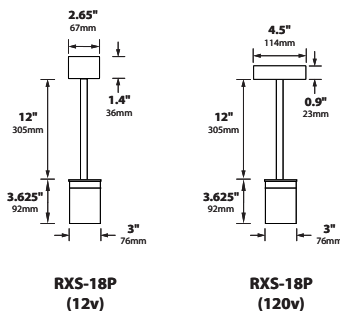

OPTICS DETAILS:

Beam Type	Angle	Visual Indicator
Spot	15°	Red Dot
Flood	40°	Green Dot
Wide Flood	60°	Blue Dot

RXS-18P
(12v)

RXS-18P
(120v)

BEAM/GLARE CONTROL ACCESSORIES

FA-08-06	Round 1/4" Hex Cell Louver
FA-10-20-BLUE	Blue Tempered Glass Lens
FA-10-20-GREEN	Green Tempered Glass Lens
FA-98-20	Linear Spread Tempered Glass Lens
FA-104-20	Wide Spread Tempered Glass Lens Softener
FA-RXS3LENS	3"Ø x 3.5" Clear Acrylic Lens
FA-RXS3LENSB	3"Ø x 3.5" Sand Blast Acrylic Lens

JOB INFORMATION

Type:	Date:
Job Name:	
Cat. No.:	
Lamp(s):	
Specifier:	
Contractor:	
Notes:	

FOCUS INDUSTRIES INC.
25301 COMMERCENTRE DRIVE
LAKE FOREST, CA 92630

www.focusindustries.com
sales@focusindustries.com
(949) 830-1350 • FAX (949) 830-3390

Black Texture (Standard)	Antique Verde	Bronze Texture	Camel	White Texture	Hunter Texture	Rust	Weathered Iron	Weathered Brown	Stucco	Rubbed Verde	Chrome Powder	Acid Rust	Acid Verde	Black Acid Treatment
-BLT	-ATV	-BRT	-CAM	-WTX	-HTX	-RST	-WIR	-WBR	-STU	-RBV	-CPR	-BAR/CAR	-BAV/CAV	-BAT