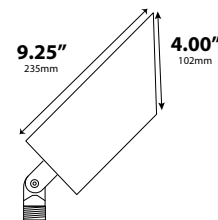

FINISH: Aluminum - Black texture polyester powder coat, optional finishes available
 Brass - Unfinished, optional finishes available

ORDERING INFORMATION

CATALOG NO.	DESCRIPTION	LAMP	SHIP WEIGHT
DL-50-PAR30NL-BLT	Aluminum PAR30 Bullet	None	3.0 lbs.
DL-50-PAR30NL-BRS	Brass PAR30 Bullet	None	5.0 lbs.