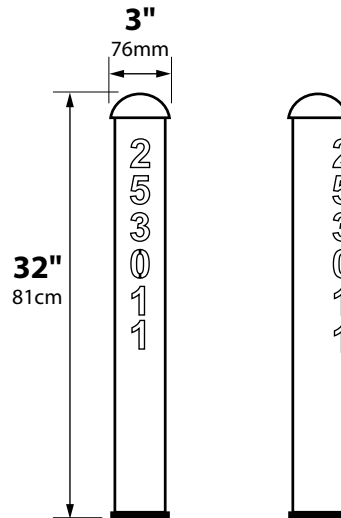

PL-07-AB-DM