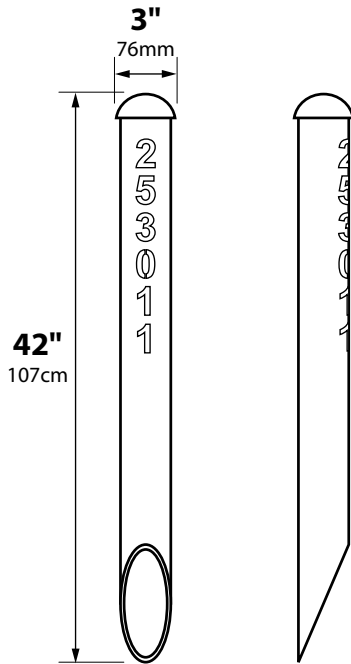

ADDRESS BOLLARD PL07-AB SERIES

TYPE

PL-07-AB