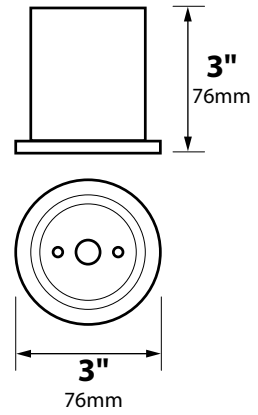

ADDRESS BOLLARD PL07-AB SERIES

TYPE

-DM BASE