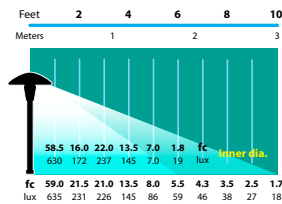

LIGHT DISTRIBUTIONS AND PHOTOMETRICS

AL-07

12v. fixtures: 25 foot 16/2 fixture lead wire available; add -25F to catalog number. For use with Focus CPC or hub supplied by others.

JOB INFORMATION

Type: _____ Date: _____

Job Name: _____

Cat. No.: _____

Lamp(s): _____

Specifier: _____

Contractor: _____

Notes: _____

FOCUS INDUSTRIES INC.
25301 COMMERCENTRE DRIVE
LAKE FOREST, CA 92630

www.focusindustries.com
sales@focusindustries.com
(949) 830-1350 • FAX (949) 830-3390

Powder Coat Finishes	Black Texture (Standard)	Antique Verde	Bronze Texture	Camel	White Texture	Hunter Texture	Rust	Weathered Iron	Weathered Brown	Stucco	Rubbed Verde	Chrome Powder
Ordering Code	-BLT	-ATV	-BRT	-CAM	-WTX	-HTX	-RST	-WIR	-WBR	-STU	-RBV	-CPR