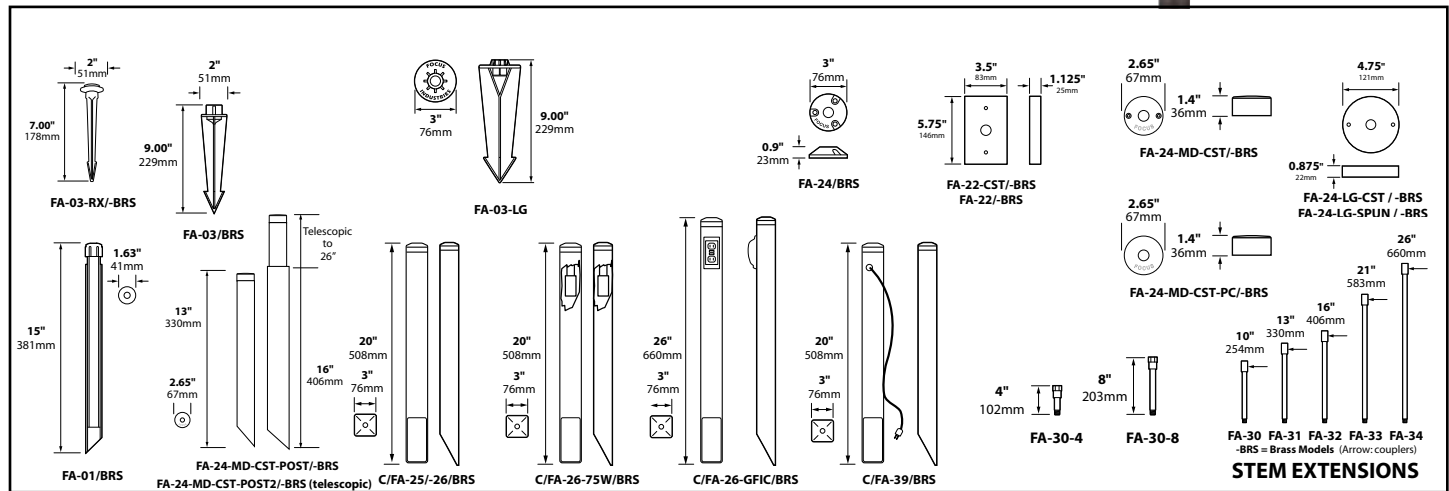

ORDERING INFORMATION

CATALOG NO.	DESCRIPTION	MATERIAL	EST. SHIP. WEIGHT
AL-07-DC-BLT	7" Starfish Hat	Aluminum	2.0 lbs.
AL-07-DC-BRS	7" Starfish Hat	Brass	4.0 lbs.

BEAM/GLARE CONTROL ACCESSORIES

- FA-97 Sprinkler/Glare Shield
- -AH Adjustable Hub