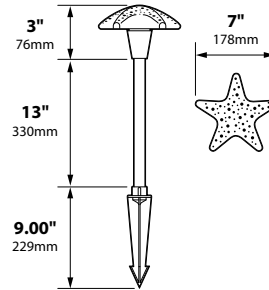

AREA LIGHTS AL-07-DC SERIES

TYPE

SPECIFICATIONS

CONSTRUCTION: Cast aluminum or brass Starfish Hat; extruded aluminum or brass stanchion

LAMP SUPPLIED: 18 watt S-8 #1141; 1200 hours average rating (25w max.)

LAMP OPTIONS: We recommend 3w 50,000 hours average rating OMNI-3 LED (-LED3) or OMNI-3 Super Saver (-LED3SS) 10,000 hours average rating 20w Xenon (-X) or 20w Halogen (-H) 120v T-4H, T-7, T-8 2,500 hours average rating

SOCKET: Single contact bayonet, brass nickel plated screw shell (Ba15s); double contact bayonet base (Ba15d) for 120v., both with 200° C silicone lead wires

WIRING: Black 3 foot 18/2 zip cord from base of fixture (12v. only)

CONNECTION: FA-05 Quick Connector (not supplied) from fixture to main cable (1/2, 10/2 or 8/2 only) 12v. only

MOUNTING: FA-03 black 9" ABS stake, tapped 1/2" NPS

FINISH: Aluminum-Black texture polyester powder coat. Optional finishes available. Brass-Unfinished brass. Optional finishes available.

TOP VIEW

ORDERING INFORMATION

CATALOG NO.	DESCRIPTION	MATERIAL	EST. SHIP. WEIGHT
AL-07-DC-BLT	7" Starfish Hat	Aluminum	2.0 lbs.
AL-07-DC-BRS	7" Starfish Hat	Brass	4.0 lbs.

BEAM/GLARE CONTROL ACCESSORIES

- FA-97 Sprinkler/Glare Shield
- -AH Adjustable Hub

LIGHT DISTRIBUTIONS AND PHOTOMETRICS

12v. fixtures: 25 foot 16/2 fixture lead wire available; add -25F to catalog number. For use with Focus CPC or hub supplied by others.

JOB INFORMATION

Type: _____ Date: _____

Job Name: _____

Cat. No.: _____

Lamp(s): _____

Specifier: _____

Contractor: _____

Notes: _____

FOCUS INDUSTRIES INC.
25301 COMMERCENTRE DRIVE
LAKE FOREST, CA 92630

www.focusindustries.com
sales@focusindustries.com
(949) 830-1350 • FAX (949) 830-3390