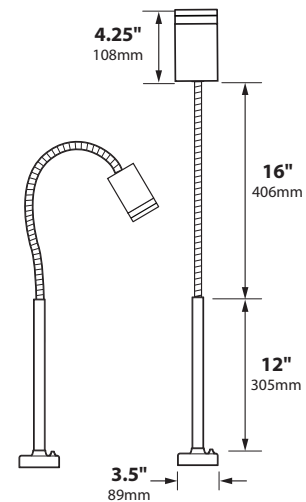

BARBECUE LIGHTS BQ-RXD08 SERIES

TYPE

SPECIFICATIONS

CONSTRUCTION:

- FIXTURE:** Cast 316 stainless steel body
- ARM:** 12" 316 stainless steel rigid stem with 16" stainless steel flex arm on top
Clear polyolefin shrink cover protection on flex arm
- MOUNT:** Cast 316 stainless steel deck mount canopy
- SWITCH:** On/Off push button with weatherproof rubber boot cover
- LENS:** High impact clear tempered flat glass
- O-RING:** High temperature red silicone
- FINISH:** Stainless Steel - Brushed

Stainless steel BBQ lights that are painted are non-returnable, no exceptions

12v ELECTRICAL SPECIFICATIONS:

- LAMP SUPPLIED:** 40,000 hour 7w ARROW Super Saver LED (-LED7)
- SOCKET:** High temperature ceramic GU5.3 bi-pin with 250°C silicone lead wires
- WIRING:** Black 10 foot 18/2 zip cord from base of fixture
For 25 foot 16/2 fixture lead wire add -25F to catalog number

120v ELECTRICAL SPECIFICATIONS:

- LAMP SUPPLIED:** 40,000 hour 7w ARROW PAR16 LED (-LEDPAR1636)
- SOCKET:** High temperature ceramic E26 medium base with 250°C silicone lead wires
- WIRING:** Standard Black, White and Ground 9" lead wires

ORDERING INFORMATION

CATALOG NO.	DESCRIPTION	LAMP	SHIP WEIGHT
12v BQ-RXD08-FD-LED7-SS	316 Stainless Steel Flex Deck BBQ Light	7w MR16 LED 36° FL	4.0 lbs.
120v BQ-RXD08-FD-LEDPAR1636-SS	316 Stainless Steel Flex Deck BBQ Light	7w PAR16 LED 36° FL	4.0 lbs.