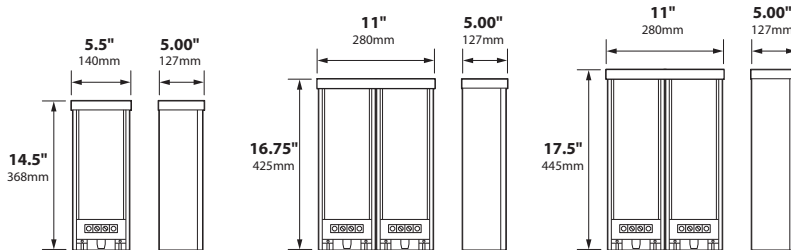

WT-212-600

WT-312-900
WT-312-900T

WT-312-600MV
WT-312-600T

JOB INFORMATION

Type: _____ Date: _____

Job Name: _____

Cat. No.: _____

Lamp(s): _____

Specifier: _____

Contractor: _____

Notes: _____

FOCUS INDUSTRIES INC.
25301 COMMERCENTRE DRIVE
LAKE FOREST, CA 92630

www.focusindustries.com
sales@focusindustries.com
(949) 830-1350 • FAX (949) 830-3390

Black Texture (Standard)	Antique Verde	Bronze Texture	Camel	White Texture	Hunter Texture	Rust	Weathered Iron	Weathered Brown	Stucco	Rubbed Verde	Chrome Powder	Acid Rust	Acid Verde	Black Acid Treatment
-BLT	-ATV	-BRT	-CAM	-WTX	-HTX	-RST	-WIR	-WBR	-STU	-RBV	-CPR	-BAR/CAR	-BAV/CAV	-BAT