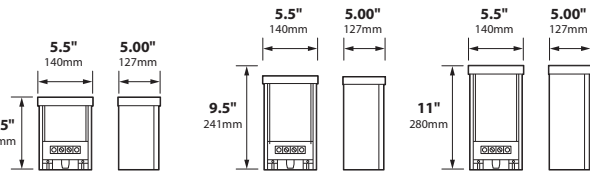

WT-12-100

WT-12-200
WT-12-300

WT-12-100T
WT-12-120
WT-12-180
WT-212-200
WT-12-300MV

Note: For 220v,240v & 277v no dimmer option

WARRANTY

- 5 year warranty on enclosure
- 10 year warranty on mechanical/electrical components
- 3 year warranty on all timers