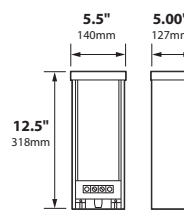

WT-12-300T

Note: For 220v,240v & 277v no dimmer option

WARRANTY

- 5 year warranty on enclosure
- 10 year warranty on mechanical/electrical components
- 3 year warranty on all timers