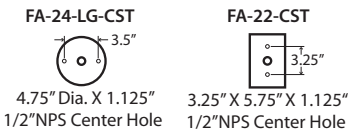

SLS-42 SERIES SIGN LIGHT

TYPE

A
CAP STYLE

CANOPY STYLES

EXTENSION POLE STYLES

SPECIFICATIONS

Aluminum, Brass or Copper with matching adjustable die cast 240° swivel;

Aluminum or Brass extruded extension pole and matching canopy

8. EXTENSION POLE LENGTH

- 12: 12 INCHES
- 18: 18 INCHES
- 24: 24 INCHES (MAX DOUBLE)
- 30: 30 INCHES (SINGLE ONLY)
- 36: 36 INCHES (MAX SINGLE)
- CUSTOM: LIST # OF INCHES

9. EXTENSION POLE STYLE

- A: STRAIGHT
- B: 30° BEND
- C: 45° BEND
- D: U BEND (PROVIDE SPEC)
- E: GOOSE NECK (PROVIDE SPEC)
- F: CUSTOM BEND (PROVIDE SPEC)