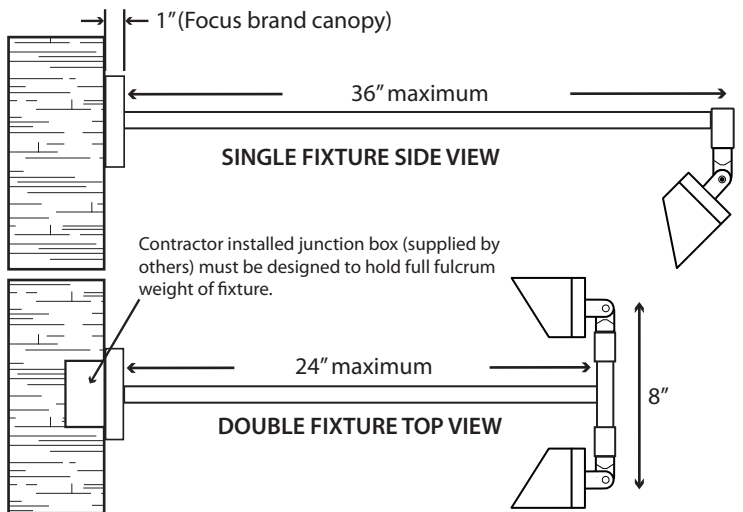

SLS-42 SERIES SIGN LIGHT

TYPE

A
CAP STYLE

CANOPY STYLES

EXTENSION POLE STYLES

SPECIFICATIONS

Aluminum, Brass or Copper with matching adjustable die cast 240° swivel;

Aluminum or Brass extruded extension pole and matching canopy

Max Wattage: 15w

Lamp Options: 7w, 11w or 15w Integrated LED Module with 12v driver on board. 50,000 hour lifetime rating.

Socket:
None - hard wired

Wiring:
12v - Black 18/2 SPT-1W 8" from base of fixture

1. MATERIAL

- A: ALUMINUM
- B: BRASS
- C: COPPER (WITH BRASS POLE/CANOPY)

2. FIXTURE TYPE

- 1: SINGLE
- 2: DOUBLE

3. LIGHT SOURCE

- 01: 7W LED MODULE 15° SPOT
- 02: 7W LED MODULE 40° FLOOD
- 03: 7W LED MODULE 60° WIDE FLOOD
- 04: 7W LED MODULE NO OPTICS
- 05: 11W LED MODULE 15° SPOT
- 06: 11W LED MODULE 40° FLOOD
- 07: 11W LED MODULE 60° WIDE FLOOD
- 08: 11W LED MODULE NO OPTICS
- 09: 15W LED MODULE 15° SPOT
- 10: 15W LED MODULE 40° FLOOD
- 11: 15W LED MODULE 60° WIDE FLOOD
- 12: 15W LED MODULE NO OPTICS

8. EXTENSION POLE LENGTH

- 12: 12 INCHES
- 18: 18 INCHES
- 24: 24 INCHES (MAX DOUBLE)
- 30: 30 INCHES (SINGLE ONLY)
- 36: 36 INCHES (MAX SINGLE)
- CUSTOM: LIST # OF INCHES

9. EXTENSION POLE STYLE

- A: STRAIGHT
- B: 30° BEND
- C: 45° BEND
- D: U BEND (PROVIDE SPEC)
- E: GOOSE NECK (PROVIDE SPEC)
- F: CUSTOM BEND (PROVIDE SPEC)