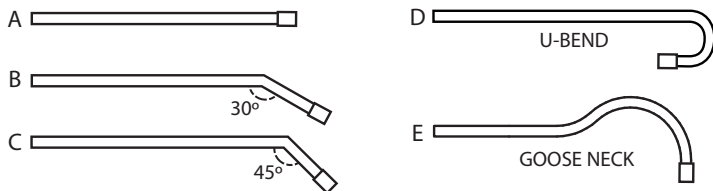

SLS-42 SERIES SIGN LIGHT

TYPE

A
CAP STYLE

CANOPY STYLES

EXTENSION POLE STYLES

SPECIFICATIONS

Aluminum, Brass or Copper with matching adjustable die cast 240° swivel;

Aluminum or Brass extruded extension pole and matching canopy

1. MATERIAL

- A: ALUMINUM
- B: BRASS
- C: COPPER (WITH BRASS POLE/CANOPY)

2. FIXTURE TYPE

- 1: SINGLE
- 2: DOUBLE

3. LIGHT SOURCE

- 01: 7W LED MODULE 15° SPOT
- 02: 7W LED MODULE 40° FLOOD
- 03: 7W LED MODULE 60° WIDE FLOOD
- 04: 7W LED MODULE NO OPTICS
- 05: 11W LED MODULE 15° SPOT
- 06: 11W LED MODULE 40° FLOOD
- 07: 11W LED MODULE 60° WIDE FLOOD
- 08: 11W LED MODULE NO OPTICS
- 09: 15W LED MODULE 15° SPOT
- 10: 15W LED MODULE 40° FLOOD
- 11: 15W LED MODULE 60° WIDE FLOOD
- 12: 15W LED MODULE NO OPTICS

8. EXTENSION POLE LENGTH

- 12: 12 INCHES
- 18: 18 INCHES
- 24: 24 INCHES (MAX DOUBLE)
- 30: 30 INCHES (SINGLE ONLY)
- 36: 36 INCHES (MAX SINGLE)
- CUSTOM: LIST # OF INCHES

9. EXTENSION POLE STYLE

- A: STRAIGHT
- B: 30° BEND
- C: 45° BEND
- D: U BEND (PROVIDE SPEC)
- E: GOOSE NECK (PROVIDE SPEC)
- F: CUSTOM BEND (PROVIDE SPEC)