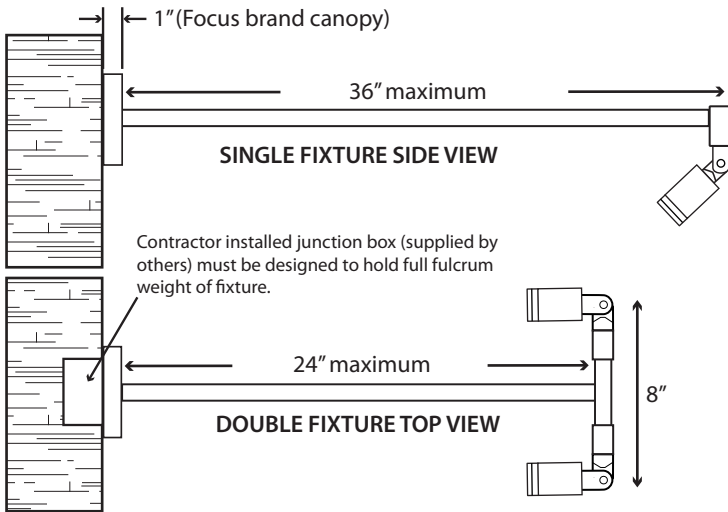

SLS-07 SERIES SIGN LIGHT

TYPE

SPECIFICATIONS

Machined brass cylinder & threaded cap with adjustable die cast 240° swivel; extruded brass extension pole

Max Wattage: 20w

Lamp Options: MR11, MR11 LED

Socket:

12v - High temperature ceramic GU5.3 bi-pin with 250°C silicone lead wires

Wiring:

12v - Black 18/2 SPT-1W 8" from base of fixture

Power Supply:

12v - Remote 12v transformer

Finish: See color options in ordering information below

CAP STYLE

CANOPY STYLES

EXTENSION POLE STYLES