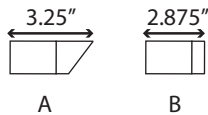

SLS-07 SERIES SIGN LIGHT

TYPE

SPECIFICATIONS

Machined brass cylinder & threaded cap with adjustable die cast 240° swivel; extruded brass extension pole

Max Wattage: 20w

Lamp Options: MR11, MR11 LED

Socket:

12v - High temperature ceramic GU5.3 bi-pin with 250°C silicone lead wires

Wiring:

12v - Black 18/2 SPT-1W 8" from base of fixture

Power Supply:

12v - Remote 12v transformer

Finish: See color options in ordering information below

CAP STYLE

EXTENSION POLE STYLES

IP54

SLS-07- _____ - _____ - _____ - _____ - _____ - _____ - _____ - _____ - _____ - _____ - _____

1   2   3   4   5   6   7   8   9   10   11

ORDERING INFORMATION