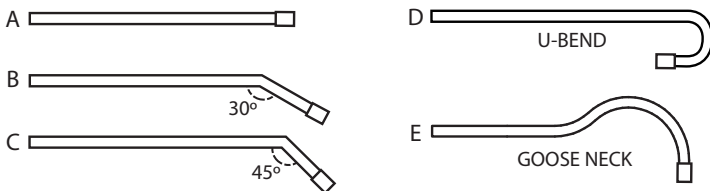

Wiring:

12v - Black 18/2 SPT-1W 8" from base of fixture

Power Supply:

12v - Remote 12v transformer

Finish: See color options in ordering information below

CAP STYLE

CANOPY STYLES

EXTENSION POLE STYLES