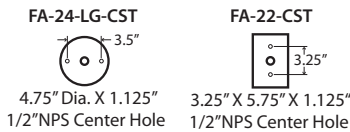

SLS-07 SERIES SIGN LIGHT

TYPE

SPECIFICATIONS

Machined brass cylinder & threaded cap with adjustable die cast 240° swivel; extruded brass extension pole

Max Wattage: 20w

Lamp Options: MR11, MR11 LED

Socket:

12v - High temperature ceramic GU5.3 bi-pin with 250°C silicone lead wires

Wiring:

12v - Black 18/2 SPT-1W 8" from base of fixture

Power Supply:

12v - Remote 12v transformer

Finish: See color options in ordering information below

CAP STYLE

CANOPY STYLES

EXTENSION POLE STYLES