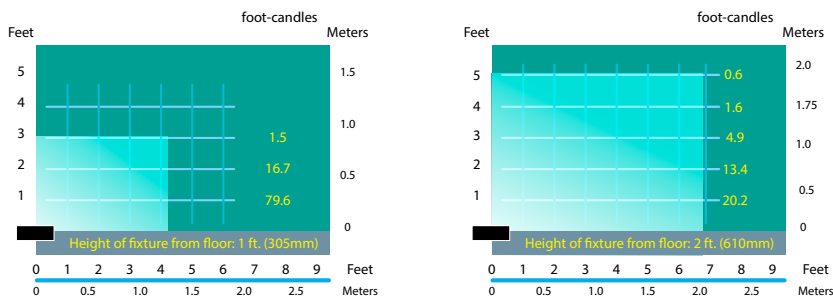

LIGHT DISTRIBUTIONS AND PHOTOMETRICS

JOB INFORMATION

Type: _____ Date: _____

Job Name: _____

Cat. No.: _____

Lamp(s): _____

Specifier: _____

Contractor: _____

Notes: _____

FOCUS INDUSTRIES INC.
25301 COMMERCE DRIVE
LAKE FOREST, CA 92630

www.focusindustries.com
sales@focusindustries.com
(949) 830-1350 • FAX (949) 830-3390

Black Texture (Standard)	Antique Verde	Bronze Texture	Camel	White Texture	Hunter Texture	Rust	Weathered Iron	Weathered Brown	Stucco	Rubbed Verde	Chrome Powder	Acid Rust	Acid Verde	Black Acid Treatment
-BLT	-ATV	-BRT	-CAM	-WTX	-HTX	-RST	-WIR	-WBR	-STU	-RBV	-CPR	-BAR/CAR	-BAV/CAV	-BAT