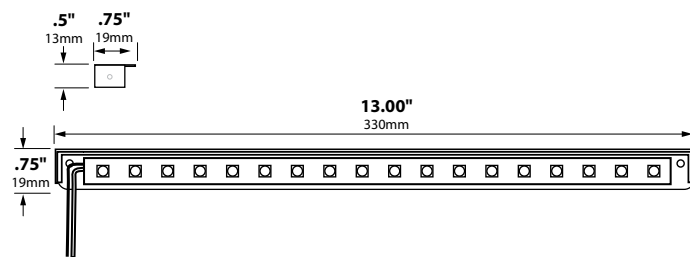

SL-43LG-LEDs

ORDERING INFORMATION

CATALOG NO.	DESCRIPTION	LIGHT SOURCE	LUMENS	SHIP WEIGHT
SL-42-LG-LEDs-BLT	Stamped Aluminum Ledge Light	4w LED STRIP 3000k	280	1.0 lbs.
SL-42-LG-LEDs-BRS	Stamped Brass Ledge Light	4w LED STRIP 3000k	280	1.0 lbs.
SL-42-LG-LEDs-COP	Stamped Copper Ledge Light	4w LED STRIP 3000k	280	1.0 lbs.
SL-42-LG-LEDs-SS	Stamped Stainless Steel Ledge Light	4w LED STRIP 3000k	280	1.0 lbs.
SL-43-LG-LEDs-BLT	Stamped Aluminum Rail Light	4w LED STRIP 3000k	280	1.0 lbs.
SL-43-LG-LEDs-BRS	Stamped Brass Rail Light	4w LED STRIP 3000k	280	1.0 lbs.
SL-43-LG-LEDs-COP	Stamped Copper Rail Light	4w LED STRIP 3000k	280	1.0 lbs.
SL-43-LG-LEDs-SS	Stamped Stainless Steel Rail Light	4w LED STRIP 3000k	280	1.0 lbs.