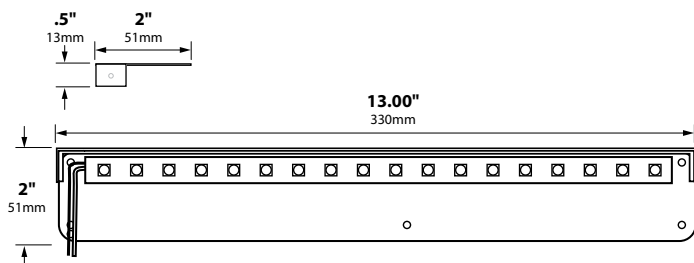

TYPE

SPECIFICATIONS

CONSTRUCTION:

Aluminum, brass, copper or stainless steel

LENS: None; LED Strip is sealed and water tight

LIGHT SOURCE: 4w integrated LED Strip; warm white 3000K

LIFETIME RATING: 40,000 hours

SOCKET: None

WIRING: Black 3 foot 18/2 zip cord (12v only)

For 25 foot 16/2 fixture lead wire add -25F to catalog number.

DRIVER: On board integrated 12v AC input. Voltage range of 10 to 15 volts.

For use with magnetic transformers only.

CONNECTION: FA-05 Quick Connector (not supplied) from fixture to main cable (12/2, 10/2 or 8/2 only)

FINISH: Aluminum - Black texture polyester powder coat. Optional finishes available
 Brass - Unfinished. Optional finishes available
 Copper - Unfinished. Optional finishes available
 Stainless Steel - Brushed