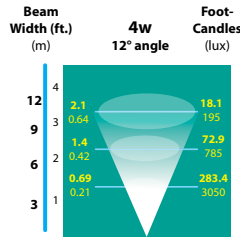

SL-33-ABACLED-BAT

LIGHT DISTRIBUTIONS AND PHOTOMETRICS

FL-ULTRA-BAB

FL-LED-MR16-BAB

FL-LED-MR16-ESX

ACCESSORIES

FA-11-SL-33-BLUE	Blue Tempered Glass Insert Lens
FA-11-SL-33-GREEN	Green Tempered Glass Insert Lens
FA-11-SL-33-RED	Red Tempered Glass Insert Lens
FA-11-SL-33-AMBER	Amber Tempered Glass Insert Lens
FA-11-WHT	White Flashed Opal Tempered Glass Top Lens
FA-154	Brass Adjustable Aiming Bracket
FA-155-CST	Cast Brass Angle Collar

ADDITIONAL SJTOW CORD Sold in 5 foot lengths, not to exceed total of 50 feet. Add total number of feet to catalog number.

UL 676

IP68

JOB INFORMATION

Type:	Date:
Job Name:	
Cat. No.:	
Lamp(s):	
Specifier:	
Contractor:	
Notes:	