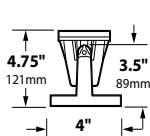

UNDERWATER LIGHTS SL-33 SERIES

TYPE

SPECIFICATIONS

CONSTRUCTION: Cast brass body and cap; 316 Stainless Steel screws; Brass nickel-plated liquid tight straight bushing.

-AB models feature cast brass aiming bracket with large black thumb screws

LENS: High impact clear tempered flat glass

LAMP SUPPLIED: 20w MR16 ULTRA FL(BAB); 10,000 hours average rating (50w max)

LAMP OPTIONS: We recommend 50,000 hour ARROW 4w LED (-LED) or 40,000 hour 5w (-LED5) or 7w (-LED7) ARROW Super Saver LED

SOCKET: High temperature ceramic GU5.3 bi-pin with 250°C silicone lead wires

WIRING: 15 feet 18/2 SJTOW cord (available up to 50 feet)

MOUNTING: Surface mount aiming bracket on -AB models only

FINISH: Unfinished brass

Optional finishes: Black Acid Treatment (-BAT) & Brass Acid Rust (-BAR)

ORDERING INFORMATION

CATALOG NO.	DESCRIPTION	LAMP SUPPLIED	SHIP WEIGHT

SL-33-ULT	Cast Brass Underwater Light	20w Ultra FL(BAB)	3.0 lbs.
SL-33-AB-ULT	Cast Brass Underwater Light, Aim Bracket	20w Ultra FL(BAB)	5.0 lbs.
SL-33-AC-ULT	Cast Brass Underwater Light, Angle Cap	20w Ultra FL(BAB)	4.0 lbs.
SL-33-ABAC-ULT	Cast Brass Underwater Light, Aim Bracket, Angle Cap	20w Ultra FL(BAB)	5.0 lbs.

-SM Add to catalog number for side mount cord entry

SL-33-AB

LIGHT DISTRIBUTIONS AND PHOTOMETRICS

ACCESSORIES

FA-11-SL-33-BLUE	Blue Tempered Glass Insert Lens
FA-11-SL-33-GREEN	Green Tempered Glass Insert Lens
FA-11-SL-33-RED	Red Tempered Glass Insert Lens
FA-11-SL-33-AMBER	Amber Tempered Glass Insert Lens
FA-11-WHT	White Flashed Opal Tempered Glass Top Lens
FA-154	Brass Adjustable Aiming Bracket
FA-155-CST	Cast Brass Angle Collar

ADDITIONAL SJTOW CORD Sold in 5 foot lengths, not to exceed total of 50 feet. Add total number of feet to catalog number.

UL 676

IP68

JOB INFORMATION