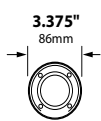

UNDERWATER LIGHTS SL-33 SERIES

TYPE

SPECIFICATIONS

CONSTRUCTION: Cast brass body and cap; 316 Stainless Steel screws; Brass nickel-plated liquid tight straight bushing.

-AB models feature cast brass aiming bracket with large black thumb screws

LENS: High impact clear tempered flat glass

LAMP SUPPLIED: 20w MR16 ULTRA FL(BAB); 10,000 hours average rating (50w max)

LAMP OPTIONS: We recommend 50,000 hour ARROW 4w LED (-LED) or 40,000 hour 5w (-LED5) or 7w (-LED7) ARROW Super Saver LED

SOCKET: High temperature ceramic GU5.3 bi-pin with 250°C silicone lead wires

WIRING: 15 feet 18/2 SJTOW cord (available up to 50 feet)

MOUNTING: Surface mount aiming bracket on -AB models only

FINISH: Unfinished brass

Optional finishes: Black Acid Treatment (-BAT) & Brass Acid Rust (-BAR)

ORDERING INFORMATION

CATALOG NO.	DESCRIPTION	LAMP SUPPLIED	SHIP WEIGHT

SL-33-ULT	Cast Brass Underwater Light	20w Ultra FL(BAB)	3.0 lbs.
SL-33-AB-ULT	Cast Brass Underwater Light, Aim Bracket	20w Ultra FL(BAB)	5.0 lbs.
SL-33-AC-ULT	Cast Brass Underwater Light, Angle Cap	20w Ultra FL(BAB)	4.0 lbs.
SL-33-ABAC-ULT	Cast Brass Underwater Light, Aim Bracket, Angle Cap	20w Ultra FL(BAB)	5.0 lbs.

-SM Add to catalog number for side mount cord entry

SL-33

SL-33-AC

SL-33-AB

SL-33-ABAC

LIGHT DISTRIBUTIONS AND PHOTOMETRICS

ACCESSORIES

FA-11-SL-33-BLUE	Blue Tempered Glass Insert Lens
FA-11-SL-33-GREEN	Green Tempered Glass Insert Lens
FA-11-SL-33-RED	Red Tempered Glass Insert Lens
FA-11-SL-33-AMBER	Amber Tempered Glass Insert Lens
FA-11-WHT	White Flashed Opal Tempered Glass Top Lens
FA-154	Brass Adjustable Aiming Bracket
FA-155-CST	Cast Brass Angle Collar

ADDITIONAL SJTOW CORD Sold in 5 foot lengths, not to exceed total of 50 feet. Add total number of feet to catalog number.

UL 676