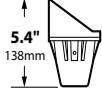

UNDERWATER LIGHTS SL-33 SERIES

TYPE

SPECIFICATIONS

CONSTRUCTION: Cast brass body and cap; 316 Stainless Steel screws; Brass nickel-plated liquid tight straight bushing.

-AB models feature cast brass aiming bracket with large black thumb screws

LENS: High impact clear tempered flat glass

LAMP SUPPLIED: 20w MR16 ULTRA FL(BAB); 10,000 hours average rating (50w max)

LAMP OPTIONS: We recommend 50,000 hour ARROW 4w LED (-LED) or 40,000 hour 5w (-LED5) or 7w (-LED7) ARROW Super Saver LED

SOCKET: High temperature ceramic GU5.3 bi-pin with 250°C silicone lead wires

WIRING: 15 feet 18/2 SJTOW cord (available up to 50 feet)

MOUNTING: Surface mount aiming bracket on -AB models only

FINISH: Unfinished brass

Optional finishes: Black Acid Treatment (-BAT) & Brass Acid Rust (-BAR)

ORDERING INFORMATION

CATALOG NO.	DESCRIPTION	LAMP SUPPLIED	SHIP WEIGHT

SL-33-ULT	Cast Brass Underwater Light	20w Ultra FL(BAB)	3.0 lbs.
SL-33-AB-ULT	Cast Brass Underwater Light, Aim Bracket	20w Ultra FL(BAB)	5.0 lbs.
SL-33-AC-ULT	Cast Brass Underwater Light, Angle Cap	20w Ultra FL(BAB)	4.0 lbs.
SL-33-ABAC-ULT	Cast Brass Underwater Light, Aim Bracket, Angle Cap	20w Ultra FL(BAB)	5.0 lbs.

-SM Add to catalog number for side mount cord entry

SL-33-AC

LIGHT DISTRIBUTIONS AND PHOTOMETRICS

ACCESSORIES

FA-11-SL-33-BLUE	Blue Tempered Glass Insert Lens
FA-11-SL-33-GREEN	Green Tempered Glass Insert Lens
FA-11-SL-33-RED	Red Tempered Glass Insert Lens
FA-11-SL-33-AMBER	Amber Tempered Glass Insert Lens
FA-11-WHT	White Flashed Opal Tempered Glass Top Lens
FA-154	Brass Adjustable Aiming Bracket
FA-155-CST	Cast Brass Angle Collar

ADDITIONAL SJTOW CORD Sold in 5 foot lengths, not to exceed total of 50 feet. Add total number of feet to catalog number.

UL 676

IP68

JOB INFORMATION