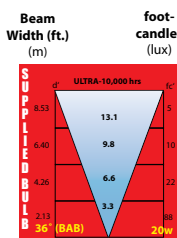

LIGHT DISTRIBUTIONS AND PHOTOMETRICS

FL-ULTRA-BAB