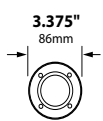

UNDERWATER LIGHTS SL-33 SERIES

TYPE

SPECIFICATIONS

CONSTRUCTION: Cast brass body and cap; 316 Stainless Steel screws; Brass nickel-plated liquid tight straight bushing.

-AB models feature cast brass aiming bracket with large black thumb screws

LENS: High impact clear tempered flat glass

LAMP SUPPLIED: 20w MR16 ULTRA FL(BAB); 10,000 hours average rating (50w max)

LAMP OPTIONS: We recommend 50,000 hour ARROW 4w LED (-LED) or 40,000 hour 5w (-LED5) or 7w (-LED7) ARROW Super Saver LED

SOCKET: High temperature ceramic GU5.3 bi-pin with 250°C silicone lead wires

WIRING: 15 feet 18/2 SJTOW cord (available up to 50 feet)

MOUNTING: Surface mount aiming bracket on -AB models only

FINISH: Unfinished brass

Optional finishes: Black Acid Treatment (-BAT) & Brass Acid Rust (-BAR)

ORDERING INFORMATION

CATALOG NO.	DESCRIPTION	LAMP SUPPLIED	SHIP WEIGHT

SL-33-ULT	Cast Brass Underwater Light	20w Ultra FL(BAB)	3.0 lbs.
SL-33-AB-ULT	Cast Brass Underwater Light, Aim Bracket	20w Ultra FL(BAB)	5.0 lbs.
SL-33-AC-ULT	Cast Brass Underwater Light, Angle Cap	20w Ultra FL(BAB)	4.0 lbs.
SL-33-ABAC-ULT	Cast Brass Underwater Light, Aim Bracket, Angle Cap	20w Ultra FL(BAB)	5.0 lbs.

-SM Add to catalog number for side mount cord entry

SL-33

SL-33-AC

SL-33-AB

SL-33-ABAC

LIGHT DISTRIBUTIONS AND PHOTOMETRICS

ACCESSORIES

FA-11-SL-33-BLUE	Blue Tempered Glass Insert Lens
FA-11-SL-33-GREEN	Green Tempered Glass Insert Lens
FA-11-SL-33-RED	Red Tempered Glass Insert Lens
FA-11-SL-33-AMBER	Amber Tempered Glass Insert Lens
FA-11-WHT	White Flashed Opal Tempered Glass Top Lens
FA-154	Brass Adjustable Aiming Bracket
FA-155-CST	Cast Brass Angle Collar

ADDITIONAL SJTOW CORD Sold in 5 foot lengths, not to exceed total of 50 feet. Add total number of feet to catalog number.

UL 676