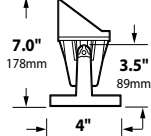

SL-33-ABAC