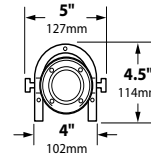

UNDERWATER LIGHTS SL-33 SERIES

TYPE

SPECIFICATIONS

CONSTRUCTION: Cast brass body and cap; 316 Stainless Steel screws; Brass nickel-plated liquid tight straight bushing.

-AB models feature cast brass aiming bracket with large black thumb screws

LENS: High impact clear tempered flat glass

LAMP SUPPLIED: 20w MR16 ULTRA FL(BAB); 10,000 hours average rating (50w max)

LAMP OPTIONS: We recommend 50,000 hour ARROW 4w LED (-LED) or 40,000 hour 5w (-LED5) or 7w (-LED7) ARROW Super Saver LED

SOCKET: High temperature ceramic GU5.3 bi-pin with 250°C silicone lead wires

WIRING: 15 feet 18/2 SJTOW cord (available up to 50 feet)

MOUNTING: Surface mount aiming bracket on -AB models only

FINISH: Unfinished brass

Optional finishes: Black Acid Treatment (-BAT) & Brass Acid Rust (-BAR)

ORDERING INFORMATION

CATALOG NO.	DESCRIPTION	LAMP SUPPLIED	SHIP WEIGHT

SL-33-ULT	Cast Brass Underwater Light	20w Ultra FL(BAB)	3.0 lbs.
SL-33-AB-ULT	Cast Brass Underwater Light, Aim Bracket	20w Ultra FL(BAB)	5.0 lbs.
SL-33-AC-ULT	Cast Brass Underwater Light, Angle Cap	20w Ultra FL(BAB)	4.0 lbs.
SL-33-ABAC-ULT	Cast Brass Underwater Light, Aim Bracket, Angle Cap	20w Ultra FL(BAB)	5.0 lbs.

-SM Add to catalog number for side mount cord entry

SL-33

SL-33-AC

SL-33-AB

SL-33-ABAC

LIGHT DISTRIBUTIONS AND PHOTOMETRICS

ACCESSORIES

FA-11-SL-33-BLUE	Blue Tempered Glass Insert Lens
FA-11-SL-33-GREEN	Green Tempered Glass Insert Lens
FA-11-SL-33-RED	Red Tempered Glass Insert Lens
FA-11-SL-33-AMBER	Amber Tempered Glass Insert Lens
FA-11-WHT	White Flashed Opal Tempered Glass Top Lens
FA-154	Brass Adjustable Aiming Bracket
FA-155-CST	Cast Brass Angle Collar

ADDITIONAL SJTOW CORD Sold in 5 foot lengths, not to exceed total of 50 feet. Add total number of feet to catalog number.

UL 676