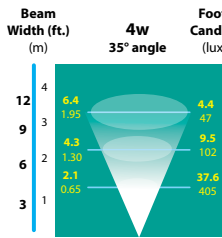

FL-LED-MR16-BAB