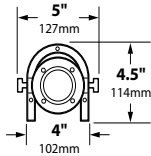

UNDERWATER LIGHTS SL-33 SERIES

TYPE

SPECIFICATIONS

CONSTRUCTION: Cast brass body and cap; 316 Stainless Steel screws; Brass nickel-plated liquid tight straight bushing.

-AB models feature cast brass aiming bracket with large black thumb screws

LENS: High impact clear tempered flat glass

LAMP SUPPLIED: 20w MR16 ULTRA FL(BAB); 10,000 hours average rating (50w max)

LAMP OPTIONS: We recommend 50,000 hour ARROW 4w LED (-LED) or 40,000 hour 5w (-LED5) or 7w (-LED7) ARROW Super Saver LED

SOCKET: High temperature ceramic GU5.3 bi-pin with 250°C silicone lead wires

WIRING: 15 feet 18/2 SJTOW cord (available up to 50 feet)

MOUNTING: Surface mount aiming bracket on -AB models only

FINISH: Unfinished brass

Optional finishes: Black Acid Treatment (-BAT) & Brass Acid Rust (-BAR)

ORDERING INFORMATION

CATALOG NO.	DESCRIPTION	LAMP SUPPLIED	SHIP WEIGHT

SL-33-ULT	Cast Brass Underwater Light	20w Ultra FL(BAB)	3.0 lbs.
SL-33-AB-ULT	Cast Brass Underwater Light, Aim Bracket	20w Ultra FL(BAB)	5.0 lbs.
SL-33-AC-ULT	Cast Brass Underwater Light, Angle Cap	20w Ultra FL(BAB)	4.0 lbs.
SL-33-ABAC-ULT	Cast Brass Underwater Light, Aim Bracket, Angle Cap	20w Ultra FL(BAB)	5.0 lbs.

-SM Add to catalog number for side mount cord entry

SL-33

SL-33-AC

SL-33-AB

SL-33-ABAC

LIGHT DISTRIBUTIONS AND PHOTOMETRICS

ACCESSORIES

FA-11-SL-33-BLUE	Blue Tempered Glass Insert Lens
FA-11-SL-33-GREEN	Green Tempered Glass Insert Lens
FA-11-SL-33-RED	Red Tempered Glass Insert Lens
FA-11-SL-33-AMBER	Amber Tempered Glass Insert Lens
FA-11-WHT	White Flashed Opal Tempered Glass Top Lens
FA-154	Brass Adjustable Aiming Bracket
FA-155-CST	Cast Brass Angle Collar

ADDITIONAL SJTOW CORD Sold in 5 foot lengths, not to exceed total of 50 feet. Add total number of feet to catalog number.

UL 676