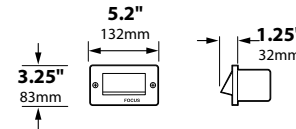

SL-30: Mounting Holes on all models 4-1/2" on center

BACK BOX/SOCKET/LAMP ONLY

CATALOG NO.	DESCRIPTION	LAMP
FA-65	Cast Aluminum back box with lamp and socket	2x 18w S8 #1141
FA-65-H	Cast Aluminum back box with lamp and socket	2x 20w halogen SC
FA-65-X	Cast Aluminum back box with lamp and socket	2x 20w xenon SC
FA-65-MR16	Cast Aluminum back box with lamp and socket	20w MR16 FL(BAB)
FA-65-NL	Cast Aluminum back box with socket	None, 2 x Ba15s sockets
FA-65-BRS	Cast Brass back box with lamp and socket	2x 18w S8 #1141
FA-65-H-BRS	Cast Brass back box with lamp and socket	2x 20w halogen SC
FA-65-X-BRS	Cast Brass back box with lamp and socket	2x 20w xenon SC
FA-65-MR16-BRS	Cast Brass back box with lamp and socket	20w MR16 FL(BAB)
FA-65-NL-BRS	Cast Brass back box with socket	None, 2 x Ba15s sockets