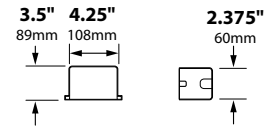

NOTE: 1/2" end holes for feed through available. Specify at time of order.

SL-30-BRS

ORDERING INFORMATION

CATALOG NO.	DESCRIPTION	LAMP	SHIP WEIGHT
SL-30-BLT	Cast Aluminum 1 Louver Step Light	18w S8 #1141	2.0 lbs.
SL-30-BRS	Cast Brass 1 Louver Step Light	18w S8 #1141	4.0 lbs.
SL-30-MR16-BLT	Cast Aluminum 1 Louver Step Light	20w MR16 FL(BAB)	2.0 lbs.
SL-30-MR16-BRS	Cast Brass 1 Louver Step Light	20w MR16 FL(BAB)	4.0 lbs.