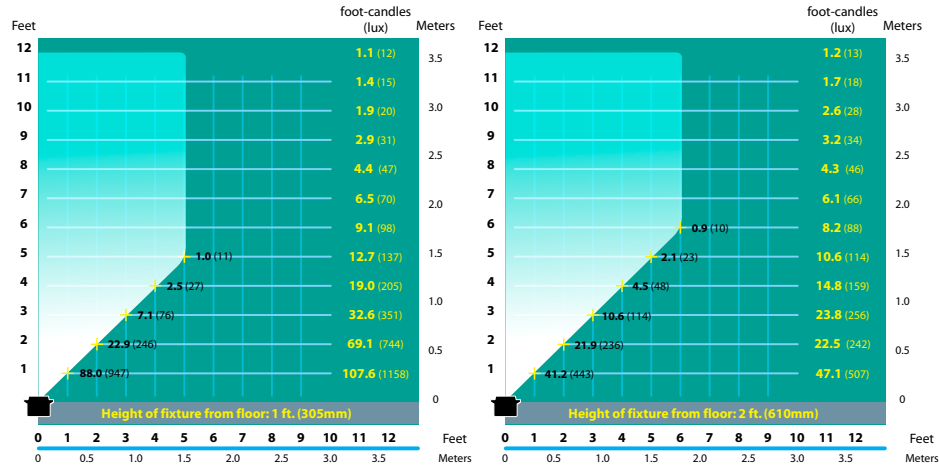

COMMERCIAL STEP LIGHT SL-30 12 VOLT SERIES

TYPE

LIGHTING DISTRIBUTIONS AND PHOTOMETRICS

SL-30 Half Spread Photometrics

SL-30 Half Spread Photometrics

Black Texture (Standard)	Antique Verde	Bronze Texture	Camel	White Texture	Hunter Texture	Rust	Weathered Iron	Weathered Brown	Stucco	Rubbed Verde	Chrome Powder	Acid Rust	Acid Verde	Black Acid Treatment
-BLT	-ATV	-BRT	-CAM	-WTX	-HTX	-RST	-WIR	-WBR	-STU	-RBV	-CPR	-BAR/CAR	-BAV/CAV	-BAT