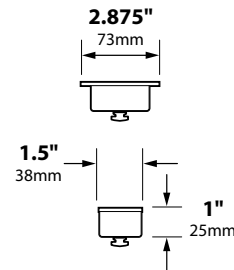

FA-111-SM

JOB INFORMATION

Type: _____ Date: _____

Job Name: _____

Cat.No.: _____

Lamp(s): _____

Specifier: _____

Contractor: _____

Notes: _____

FOCUS INDUSTRIES INC. 25301 COMMERCENTRE DRIVE LAKE FOREST, CA 92630
www.focusindustries.com sales@focusindustries.com (949) 830-1350 • FAX (949) 830-3390

Black Texture (Standard)	Antique Verde	Bronze Texture	Camel	White Texture	Hunter Texture	Rust	Weathered Iron	Weathered Brown	Stucco	Rubbed Verde	Chrome Powder	Terra Cotta	Acid Rust	Acid Verde	Black Acid Treatment
-BLT	-ATV	-BRT	-CAM	-WTX	-HTX	-RST	-WIR	-WBR	-STU	-RBV	-CPR	-TRC	-BAR/CAR	-BAV/CAV	-BAT