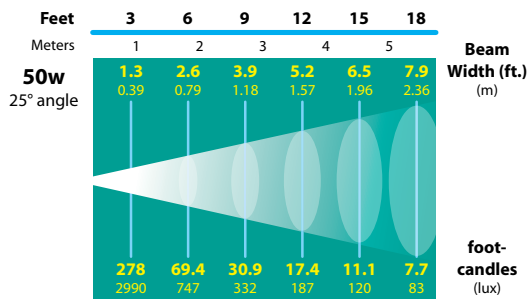

LIGHT DISTRIBUTIONS AND PHOTOMETRICS

50w ALR18 FL (GBK)