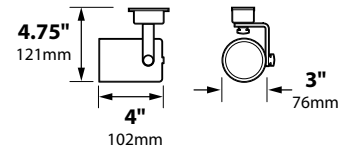

CATALOG NO.	DESCRIPTION	LAMP	SHIP WEIGHT
SL-28-BLT	Cast Aluminum Surface Mount Light with Aiming Bracket and J-Box	50w ALR18 FL(25°)	2.0 lbs.
SL-28-BRS	Cast Brass Surface Mount Light with Aiming Bracket and J-Box	50w ALR18 FL(25°)	2.0 lbs.
SL-28-COP	Cast Copper Surface Mount Light with Aiming Bracket and J-Box	50w ALR18 FL(25°)	2.0 lbs.